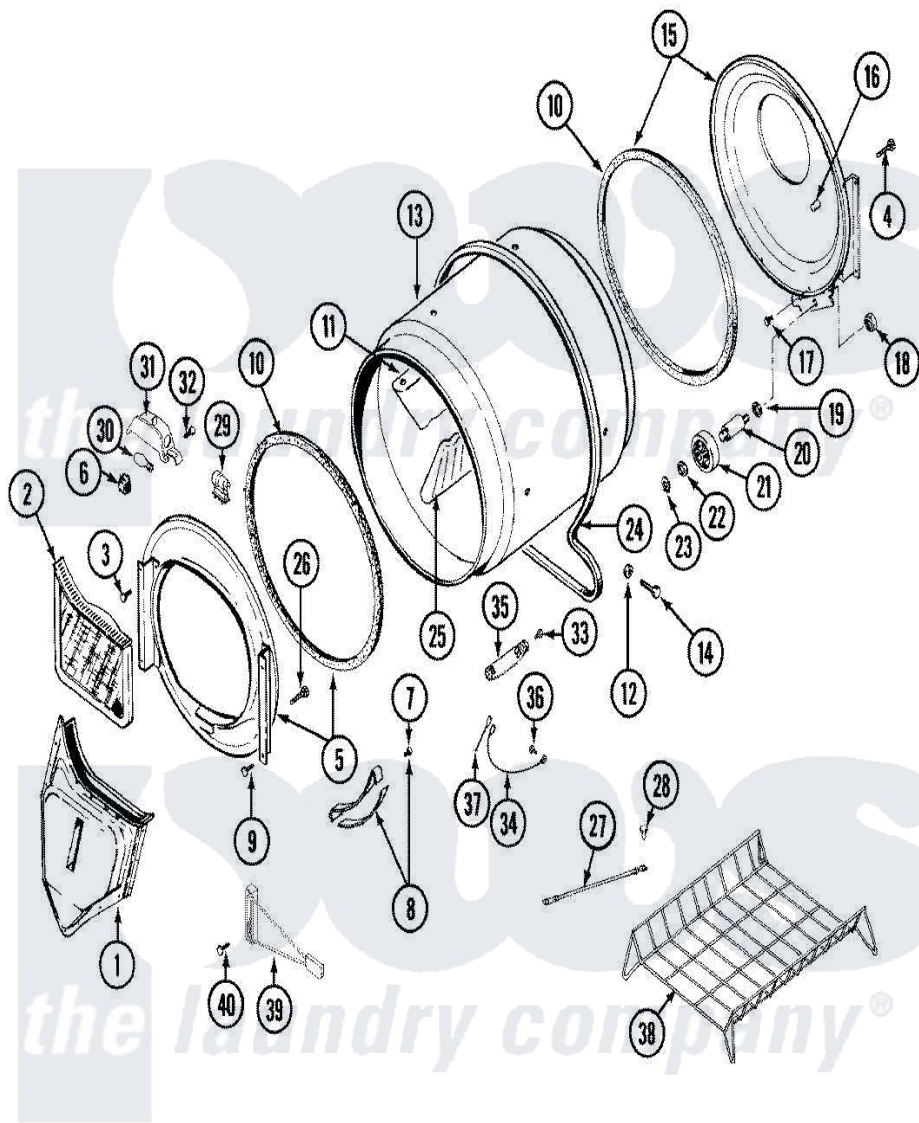

# Maytag LDE9904ACE 08 - TUMBLER

Maytag [Residential Maytag LDE9904ACE Dryer Parts](#) Parts Diagram 08 - TUMBLER  
 Click on the part number to view part

Item	Original Part Number	Replaced By	Status	Part Description
1	<a href="#">33001016</a>			Outlet Duct Assembly
2	<a href="#">33001167</a>			Filter, Lint
3	313764		Not Available	SCREW
4	<a href="#">Y313561</a>			Screw---NA
5	<a href="#">33001423</a>			Front Assembly, Tumbler
6	<a href="#">Y310376</a>			Clip, Door Switch Harness
7	<a href="#">210720</a>			Rivet, Bearing To Tumbler Frmt
8	<a href="#">306508</a>			Tumbler Bearing Kit ---W
9	Y310632	<a href="#">1163839</a>		Screw
10	<a href="#">314820</a>			Seal, Tumbler
11	<a href="#">33001012</a>			Baffle
12	<a href="#">314158</a>			Washer, Baffle To Tumbler
13	33001108		Not Available	DRYER TUMBLER, W/O BAFFLES
14	<a href="#">Y310759</a>			Screw, Tumbler Baffles
15	<a href="#">33001178</a>			Back, Tumbler
16	313915	<a href="#">31-3915</a>		Tech Sheet