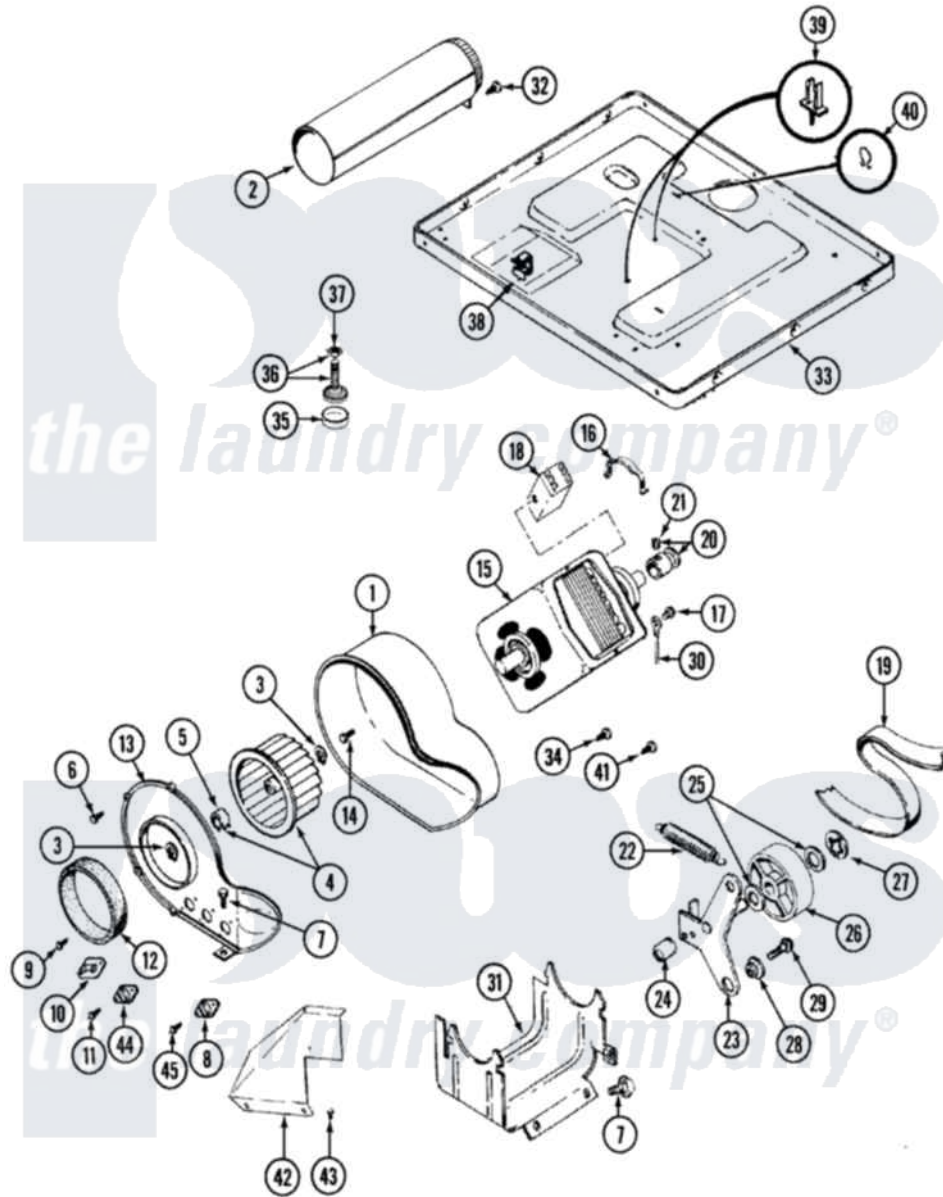

# Maytag LDE9904ACL 07 - MOTOR DRIVE

Maytag [Residential Maytag LDE9904ACL Dryer Parts](#) Parts Diagram 07 - MOTOR DRIVE  
 Click on the part number to view part

Item	Original Part Number	Replaced By	Status	Part Description
1	<a href="#">Y312893</a>			Housing, Blower
2	Y303442			EXHAUST DUCT ASSEMBLY
3	410233	<a href="#">9703438</a>		Ring-Retrn
4	<a href="#">Y303836</a>			Blower Wheel Assembly And Clamp
5	<a href="#">312967</a>			Clamp, Blower Housing
6	Y312961	<a href="#">W10116751</a>		Screw
7	<a href="#">Y313561</a>			Screw----NA
8	<a href="#">307200</a>			Thermostat, Limit
9	211294	<a href="#">90767</a>		Screw, 8A X 3/8 HeX Washer Head Tapping
10	<a href="#">306604</a>			Cut-Off, Thermal Part Not Used
11	314848	<a href="#">W10116760</a>		Screw
12	<a href="#">Y312901</a>			Seal, Housing Cover
13	314778		Not Available	COVER, BLOWER HOUSING
14	Y310632	<a href="#">1163839</a>		Screw