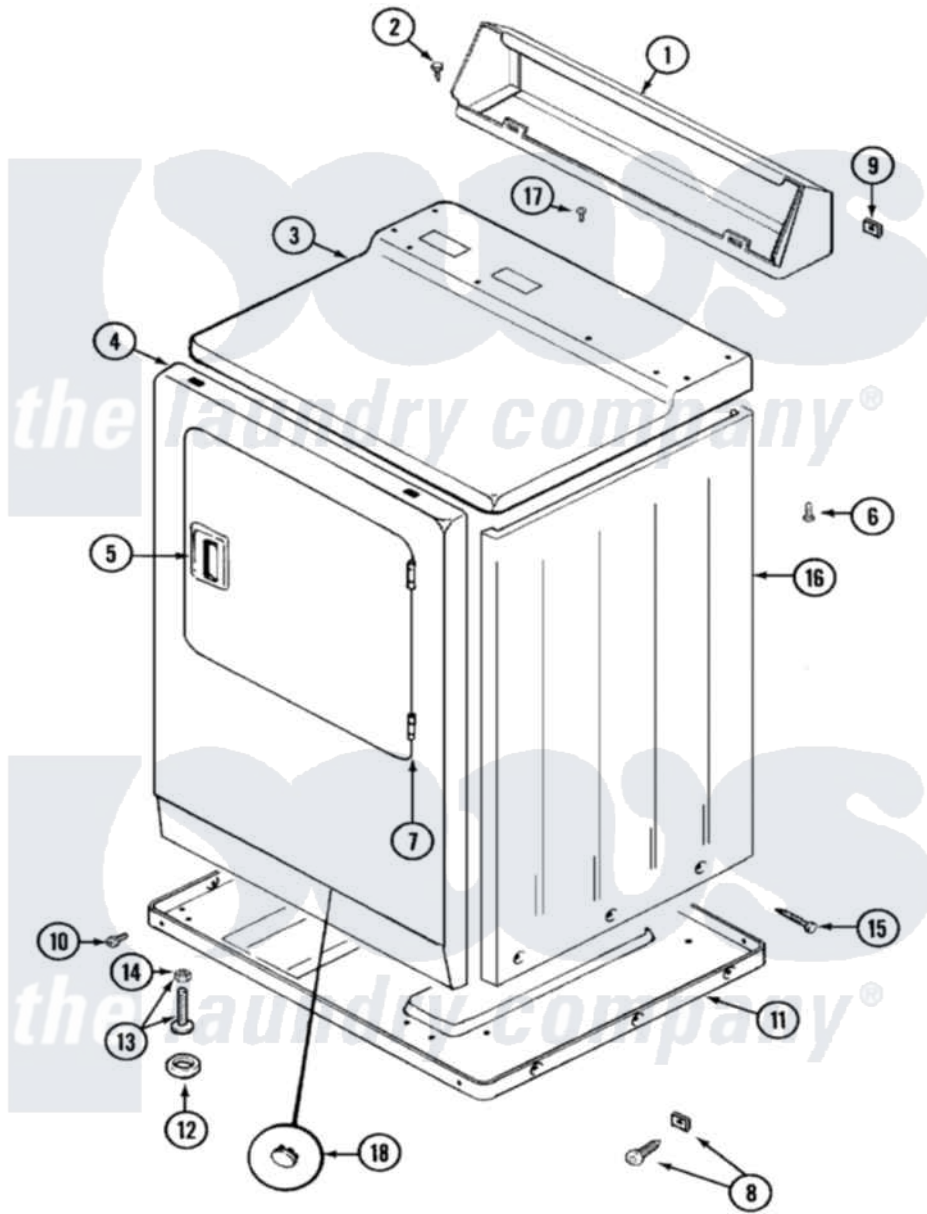

Maytag LDE9904ACM 01 - CABINET-FRONT (LDE9904ACM & LDG9904AAM)

Maytag Residential Maytag LDE9904ACM Dryer Parts Parts Diagram 01 - CABINET-FRONT (LDE9904ACM & LDG9904AAM)

Click on the part number to view part

Item	Original Part Number	Replaced By	Status	Part Description
1	<a href="#">305193L</a>			Console
2	216423	<a href="#">3370225</a>		Screw
3	33001166		Not Available	COVER, TOP (ALM)---NA
4	33001221	<a href="#">22001817</a>		Sheet, Sound Damper
"	33001258	<a href="#">33001242</a>		Panel, Front
5	33001254	<a href="#">37001047</a>		Handle, Door
6	<a href="#">214354</a>			Screw, Top Cover To Cabnt.
7	<a href="#">33001230</a>			Hinge, Door
8	<a href="#">204439</a>			Screw And Fstner Assembly
9	<a href="#">215075</a>			Fastener, Control Panel To Console
10	<a href="#">Y313561</a>			Screw---NA
"	Y310632	<a href="#">1163839</a>		Screw
11	Y303361		Not Available	BASE ASSY. (UPPER & LOWER)

12	<a href="#">Y314137</a>		Foot, Rubber
13	<a href="#">Y305086</a>		Adjustable Leg And Nut
14	Y052740	<a href="#">62739</a>	Nut, Lock
15	<a href="#">213007</a>		Xfor Cabinet See Cabinet, Back
16	33001160	Not Available	CABINET (ALM)
17	210186	<a href="#">3370225</a>	Screw
18	33001168	Not Available	PLUG, SIGHT HOLE (ALM)