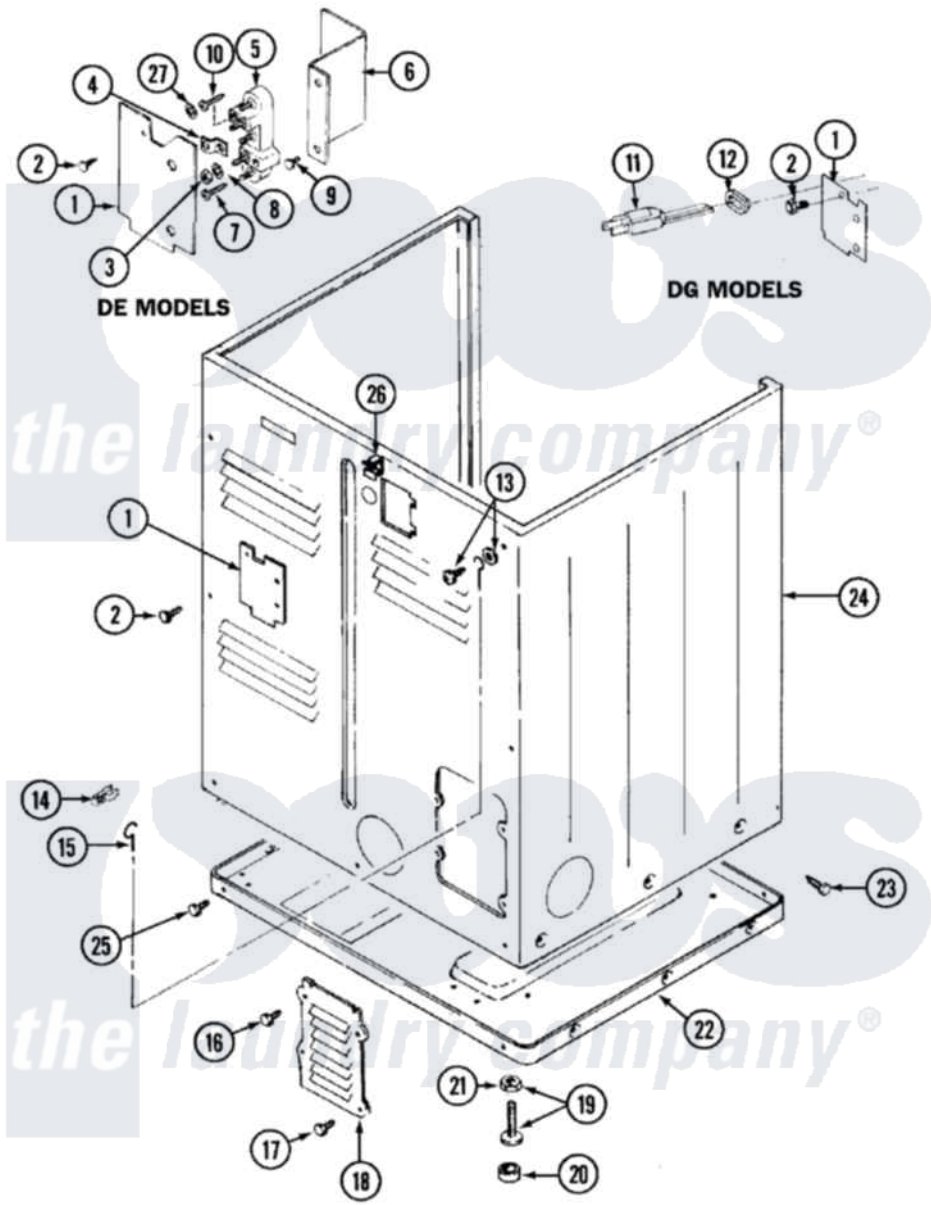

Maytag LDE9904ACM 02 - CABINET-REAR (LDE9904ACE & LDG9904AAM)

Maytag [Residential Maytag LDE9904ACM Dryer Parts](#) Parts Diagram 02 - CABINET-REAR (LDE9904ACE & LDG9904AAM)

[Click on the part number to view part](#)

Item	Original Part Number	Replaced By	Status	Part Description
1	Y312905		Not Available	COVER, TERMINAL
2	Y313561			Screw---NA
3	311484	112432		Nut
4	Y312184			Strap, Grounding
5	400008			Block, Terminal
6	Y312904			Bracket, Terminal Block
7	Y312209	W10001200		Screw
8	Y311270			Washer, Terminal Block
9	Y310632	1163839		Screw
10	33001245			Screw---NA
13	303846	22003781		Screw, Ground Strap
14	301548			Clamp, Ground Wire
15	204807			Ground Wire, Supp. Plte To Top Cover
16	Y313559			Screw
17	211204	00767		Screw, 8A X 3/8 HeX Washer

17	211294	30707		Head Tapping
18	Y312951		Not Available	ACCESS COVER, BACK
19	Y305086			Adjustable Leg And Nut
20	Y314137			Foot, Rubber
21	Y052740	62739		Nut, Lock
22	Y303361		Not Available	BASE ASSY. (UPPER & LOWER)
23	213007			Xfor Cabinet See Cabinet, Back
24	33001160		Not Available	CABINET (ALM)
25	Y310632	1163839		Screw
"	Y313561			Screw---NA
27	311093			Washer, Terminal Connection