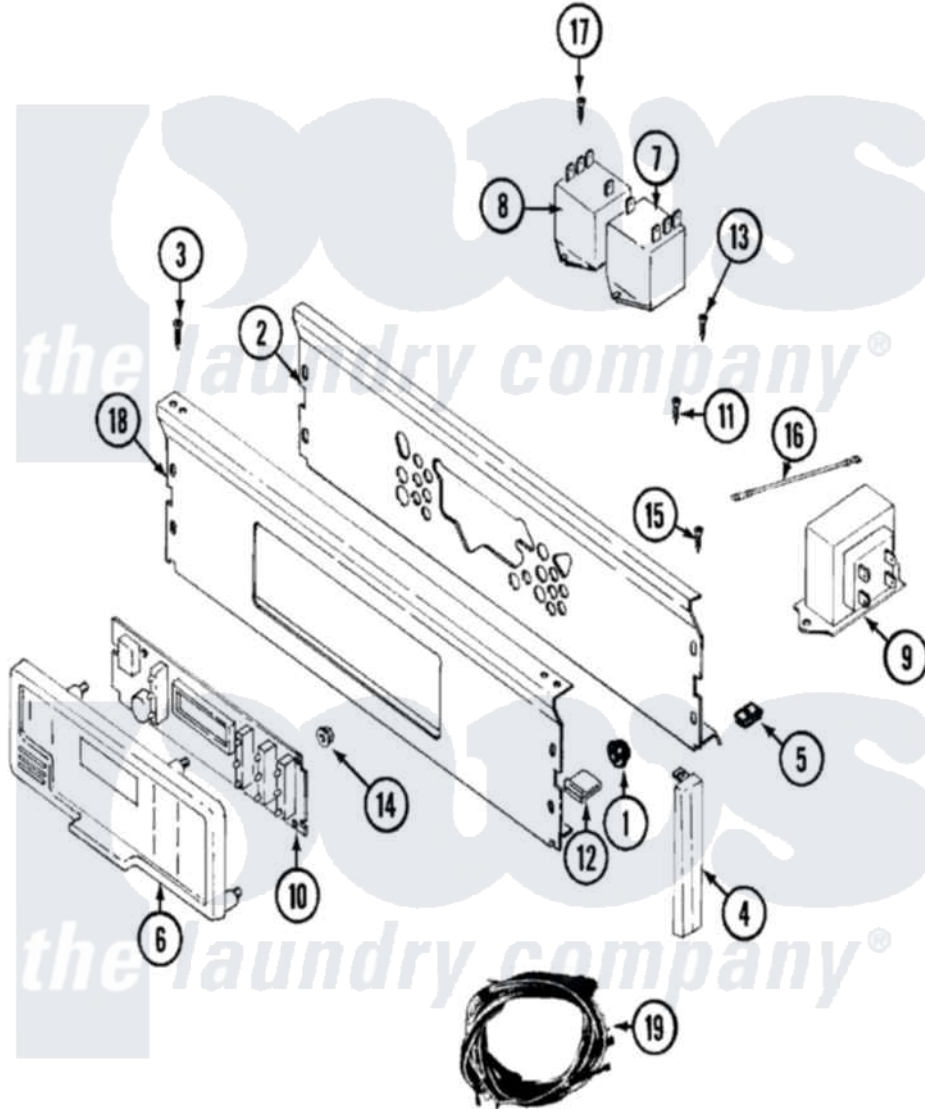

Maytag LDE9904ACM 03 - CONTROL PANEL (LDE9904ACM & LDG9904AAM)

Maytag [Residential Maytag LDE9904ACM Dryer Parts](#) Parts Diagram 03 - CONTROL PANEL (LDE9904ACM & LDG9904AAM)

[Click on the part number to view part](#)

Item	Original Part Number	Replaced By	Status	Part Description
1	214872			Palnut, End Cap Note: Nut, Lamp Holder
2	315028		Not Available	BACKUP PLATE
3	210932			Screw, No.8 X 9/16 Ctsk Note: Screw, Inlet Duct
4	22001566	22001293		End Cap, Control Panel
"	22001293			End Cap, Control Panel
"	22001567			Cap, End
"	22001292	22001567		Cap, End
5	214894			Fastener, End Cap
6	33001489		Not Available	PANEL, MOUNTING (ALM)---NA
7	206824	W10133335		Relay, Motor
8	306199			Relay, Heater
9	207766			Transformer
10	33001158			Board Assembly, Circuit

11	Y313559			Screw
"	211294	90767		Screw, 8A X 3/8 HeX Washer Head Tapping
12	214897			Pad, Control Panel
13	211294	90767		Screw, 8A X 3/8 HeX Washer Head Tapping
14	912077			Locknut, Reader Harness
15	210186	3370225		Screw
16	205810			Wire, Ground
17	Y251119	3177991		Screw
18	33001490		Not Available	PANEL, CONTROL (ALM)
19	33001517		Not Available	HARNESS, WIRE
"	308323		Not Available	HARNESS, WIRE
20	16000327		Not Available	GUIDE, QUICK REF. - MAYTAG
"	33001264		Not Available	MANUAL, USE & CARE