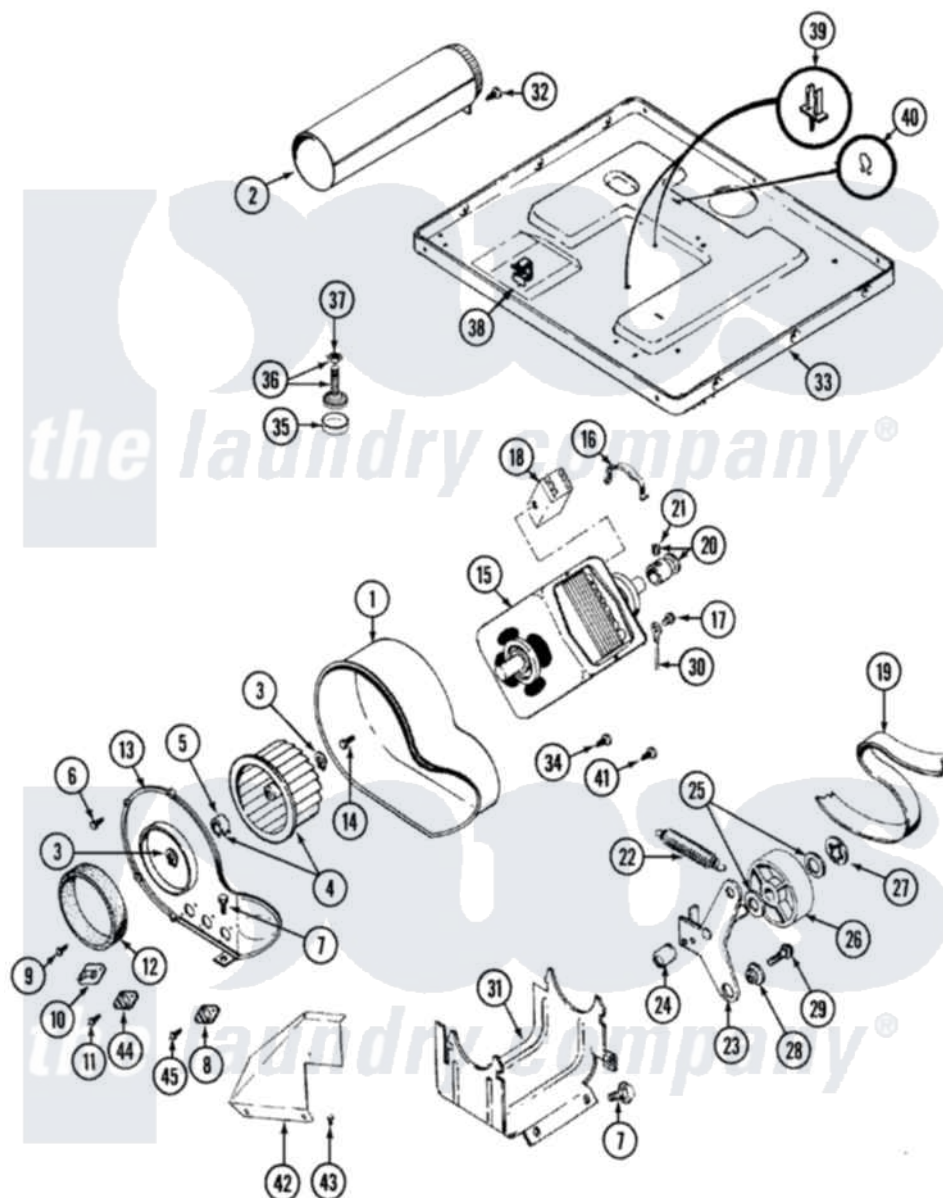

Maytag LDE9904ACM 07 - MOTOR DRIVE (LDE9904ACM & LDG9904AAM)

Maytag [Residential Maytag LDE9904ACM Dryer Parts](#) Parts Diagram 07 - MOTOR DRIVE (LDE9904ACM & LDG9904AAM)

[Click on the part number to view part](#)

Item	Original Part Number	Replaced By	Status	Part Description
1	Y312893			Housing, Blower
2	Y303442			EXHAUST DUCT ASSEMBLY
3	410233	9703438		Ring-Retrn
4	Y303836			Blower Wheel Assembly And Clamp
5	312967			Clamp, Blower Housing
6	Y312961	W10116751		Screw
7	Y313561			Screw---NA
8	307200			Thermostat, Limit
9	211294	90767		Screw, 8A X 3/8 HeX Washer Head Tapping
10	306604			Cut-Off, Thermal Part Not Used
11	314848	W10116760		Screw
12	Y312901			Seal, Housing Cover
13	314778		Not Available	COVER, BLOWER HOUSING
14	Y310632	1163839		Screw