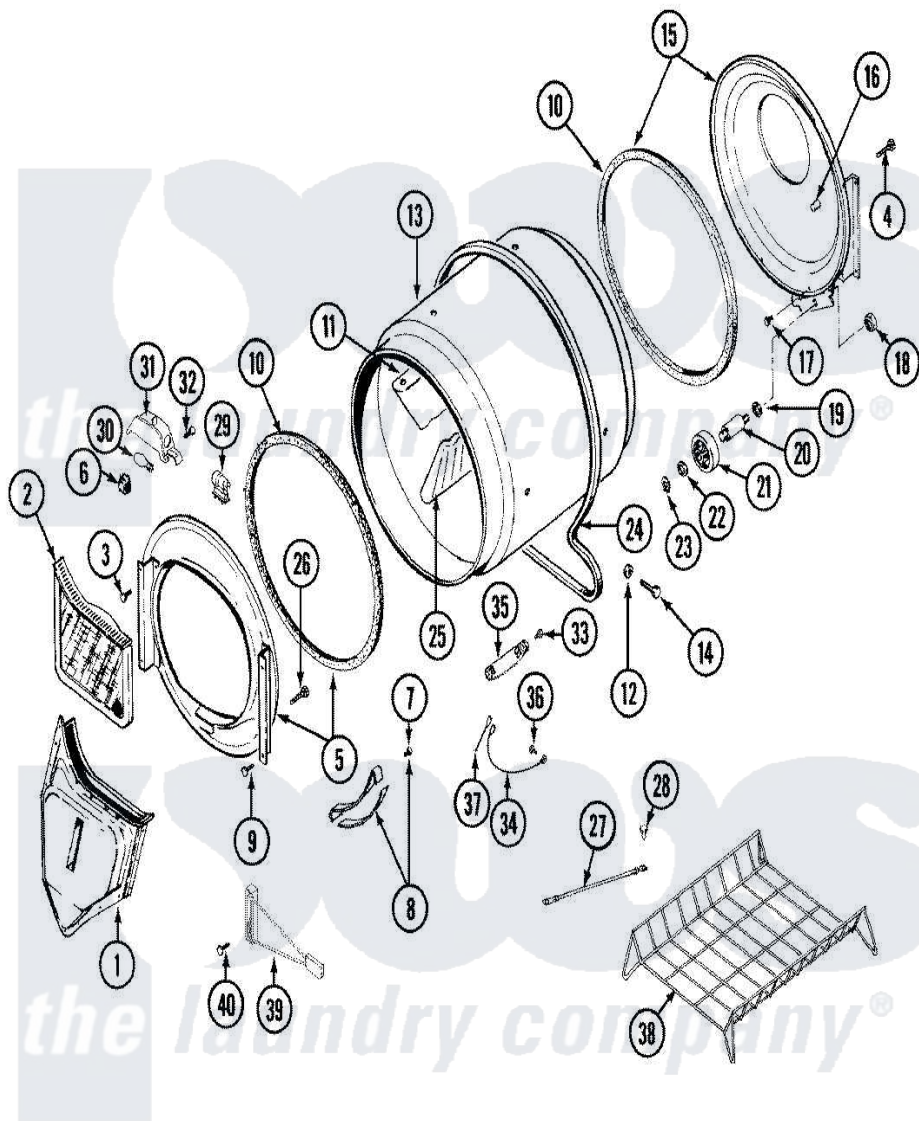

Maytag LDE9904ACM 08 - TUMBLER (LDE9904ACM & LDG9904AAM)

Maytag [Residential Maytag LDE9904ACM Dryer Parts](#) Parts Diagram 08 - TUMBLER (LDE9904ACM & LDG9904AAM)
 Click on the part number to view part

Item	Original Part Number	Replaced By	Status	Part Description
1	33001016			Outlet Duct Assembly
2	33001167			Filter, Lint
3	313764		Not Available	SCREW
4	Y313561			Screw----NA
5	33001423			Front Assembly, Tumbler
6	Y310376			Clip, Door Switch Harness
7	210720			Rivet, Bearing To Tumbler Frmt
8	306508			Tumbler Bearing Kit ----W
9	Y310632	1163839		Screw
10	314820			Seal, Tumbler
11	33001012			Baffle
12	314158			Washer, Baffle To Tumbler
13	33001108		Not Available	DRYER TUMBLER, W/O BAFFLES
14	Y310759			Screw, Tumbler Baffles
15	33001178			Back, Tumbler
16	313915	31-3915		Tech Sheet

17	Y310632	1163839	Screw
18	312538	33001443	Nut, Hex
19	Y313347	312535	Washer, Vault Mounting Brk.
20	Y312948	6-3129480	Shaft- Tumbler
21	Y303373	12001541	Drum Roller/Washer Assembly--W
22	312535		Washer, Vault Mounting Brk.
23	410233	9703438	Ring-Retrn
24	Y312959		Poly "V" Belt For Tumbler
25	33001004		Baffle, Tall
26	Y314110	33002917	Screw, No.10-16
27	901220		Ground Wire
28	910343	488234	Screw 8-32 X 1/4
29	307097	33001496	Lamp- Hold
30	Y307100	67001316	Bulb, Light
31	314955	33001496	Lamp- Hold
32	214872		Palnut, End Cap Note: Nut, Lamp Holder
33	Y251119	3177991	Screw
34	Y303711		Sensor Ground Wire
35	Y303389	304997	Sensor Assembly With Screws
36	211294	90767	Screw, 8A X 3/8 HeX Washer Head Tapping
37	Y312658		Receptacle, Sensor Ground Wire
38	Y308116		Rack, Drying
39	33001001		Switch, Reed And Housing
40	314554	Not Available	SCREW