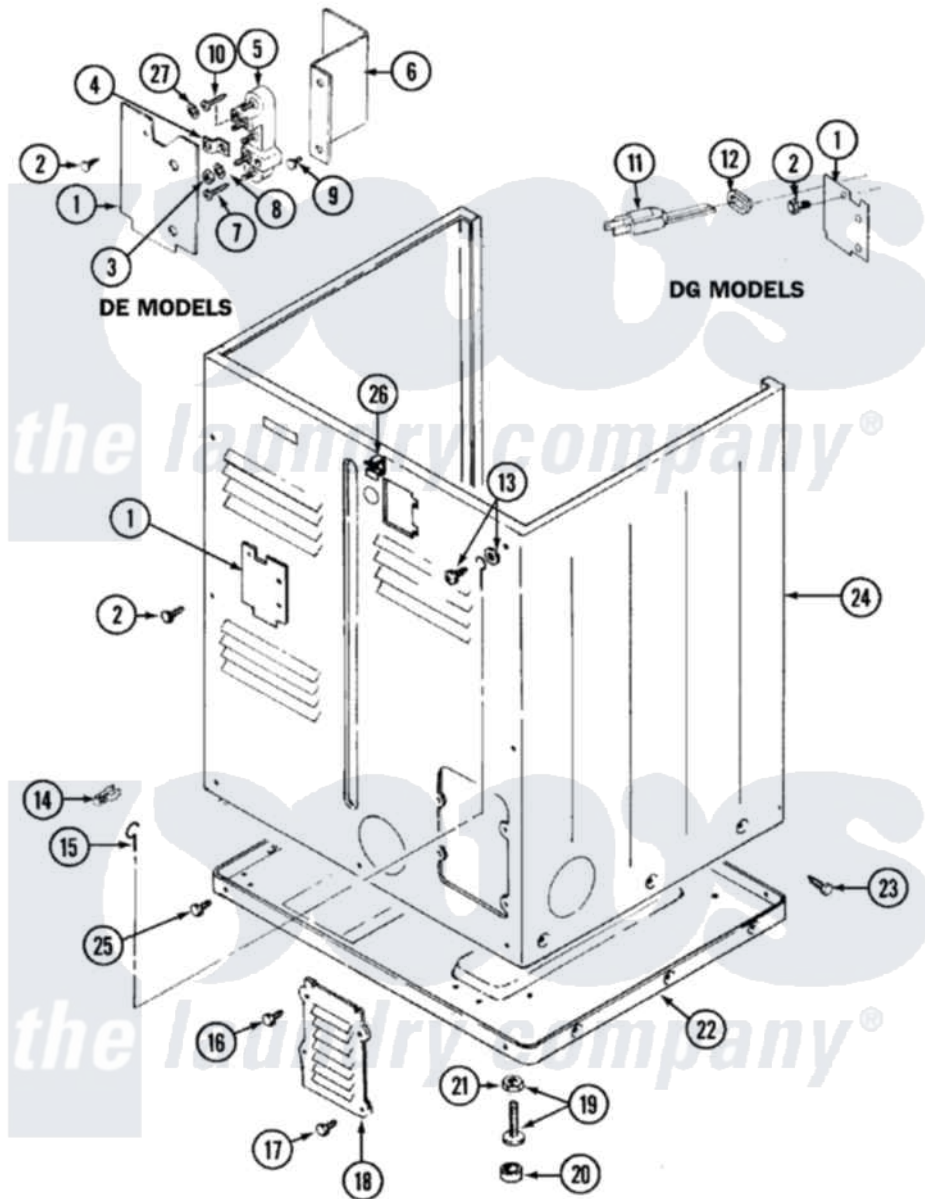

# Maytag LDE9904ADE 02 - CABINET-REAR

Maytag [Residential Maytag LDE9904ADE Dryer Parts](#) Parts Diagram 02 - CABINET-REAR  
 Click on the part number to view part

Item	Original Part Number	Replaced By	Status	Part Description
1	Y312905		Not Available	COVER, TERMINAL
2	<a href="#">Y313561</a>			Screw---NA
3	311484	<a href="#">112432</a>		Nut
5	<a href="#">400008</a>			Block, Terminal
6	<a href="#">Y312904</a>			Bracket, Terminal Block
7	Y312209	<a href="#">W10001200</a>		Screw
11	305168	<a href="#">33002916</a>		Power Cord, Canadian 240V
"	<a href="#">33001425</a>			Locknut, Eared For Canadian
14	<a href="#">301548</a>			Clamp, Ground Wire
15	<a href="#">204807</a>			Ground Wire, Supp. Plite To Top Cover
16	<a href="#">Y313559</a>			Screw
17	211294	<a href="#">90767</a>		Screw, 8A X 3/8 HeX Washer Head Tapping
18	Y312951		Not Available	ACCESS COVER, BACK
19	<a href="#">Y305086</a>			Adjustable Leg And Nut
20	<a href="#">Y314137</a>			Foot, Rubber

21	Y052740	<a href="#">62739</a>	Nut, Lock
22	Y303361		Not Available
23	<a href="#">213007</a>		BASE ASSY. (UPPER & LOWER)
24	33001159	<a href="#">33001327</a>	Xfor Cabinet See Cabinet, Back
25	<a href="#">Y313561</a>		Cabinet
"	Y310632	<a href="#">1163839</a>	Screw----NA
27	<a href="#">311093</a>		Screw
			Washer, Terminal Connection