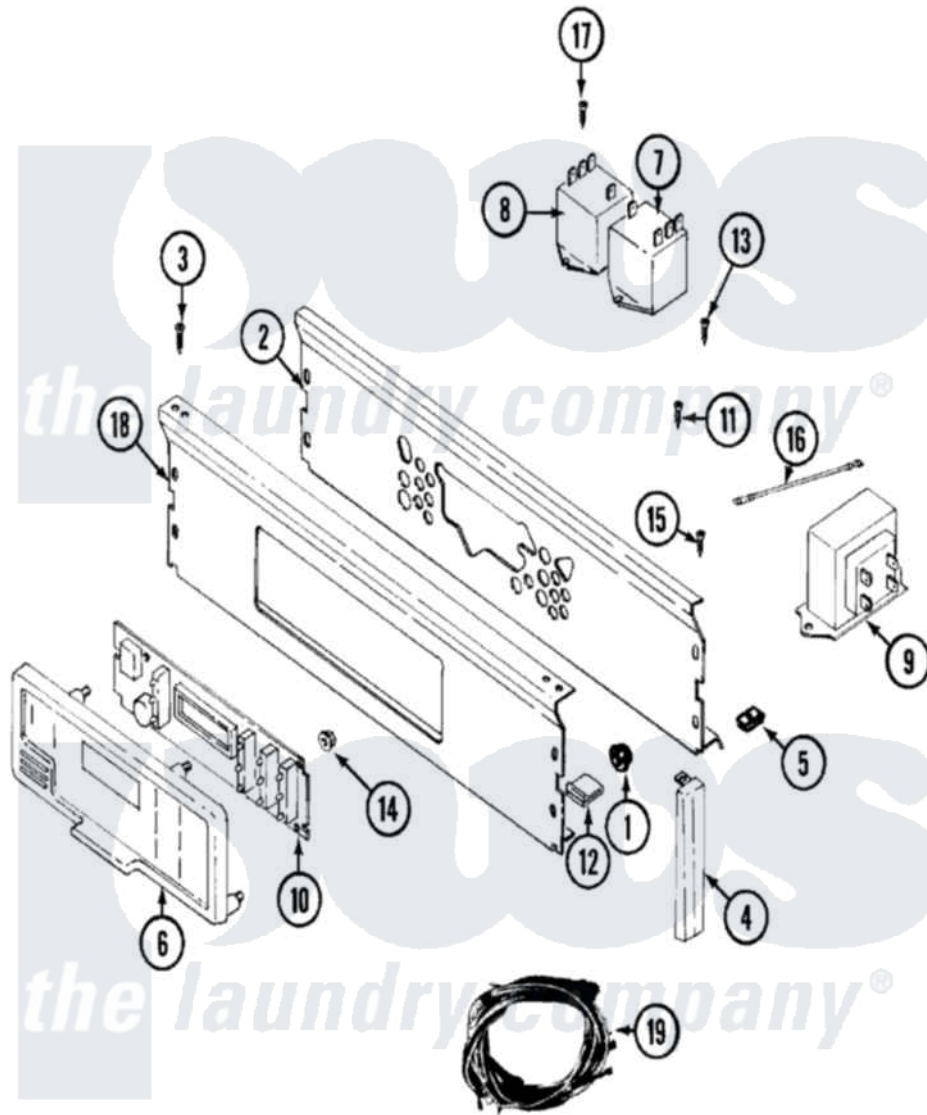

Maytag LDE9904ADE 03 - CONTROL PANEL

Maytag Residential Maytag LDE9904ADE Dryer Parts Parts Diagram 03 - CONTROL PANEL
 Click on the part number to view part

Item	Original Part Number	Replaced By	Status	Part Description
1	214872			Nut, End Cap Note: Nut, Lamp Holder
2	315028		Not Available	BACKUP PLATE
3	210932			Screw, No.8 X 9/16 Ctsk Note: Screw, Inlet Duct
4	22001565		Not Available	CAP, END (LT-WHT)
"	22001289		Not Available	END CAP, CTRL. PNL. (LT-WHT)
"	22001564			Cap, End
"	22001291			End Cap, Control Panel
5	214894			Fastener, End Cap
6	33001056		Not Available	PANEL ASSY., MOUNTING (WHT)
7	206824	W10133335		Relay, Motor
8	306199			Relay, Heater
9	207766			Transformer
10	33001158			Board Assembly, Circuit
11	Y313559			Screw

"	211294	90767		Screw, 8A X 3/8 HeX Washer Head Tapping
12	214897			Pad, Control Panel
13	211294	90767		Screw, 8A X 3/8 HeX Washer Head Tapping
14	912077			Locknut, Reader Harness
15	210186	3370225		Screw
16	205810			Wire, Ground
17	Y251119	3177991		Screw
18	33001279		Not Available	PANEL, CONTROL (WHT)
19	33001517		Not Available	HARNESS, WIRE
"	308323		Not Available	HARNESS, WIRE
"	308324		Not Available	HARNESS, WIRE(CANADA)
20	33001278		Not Available	MANUAL, USE & CARE (FRENCH)