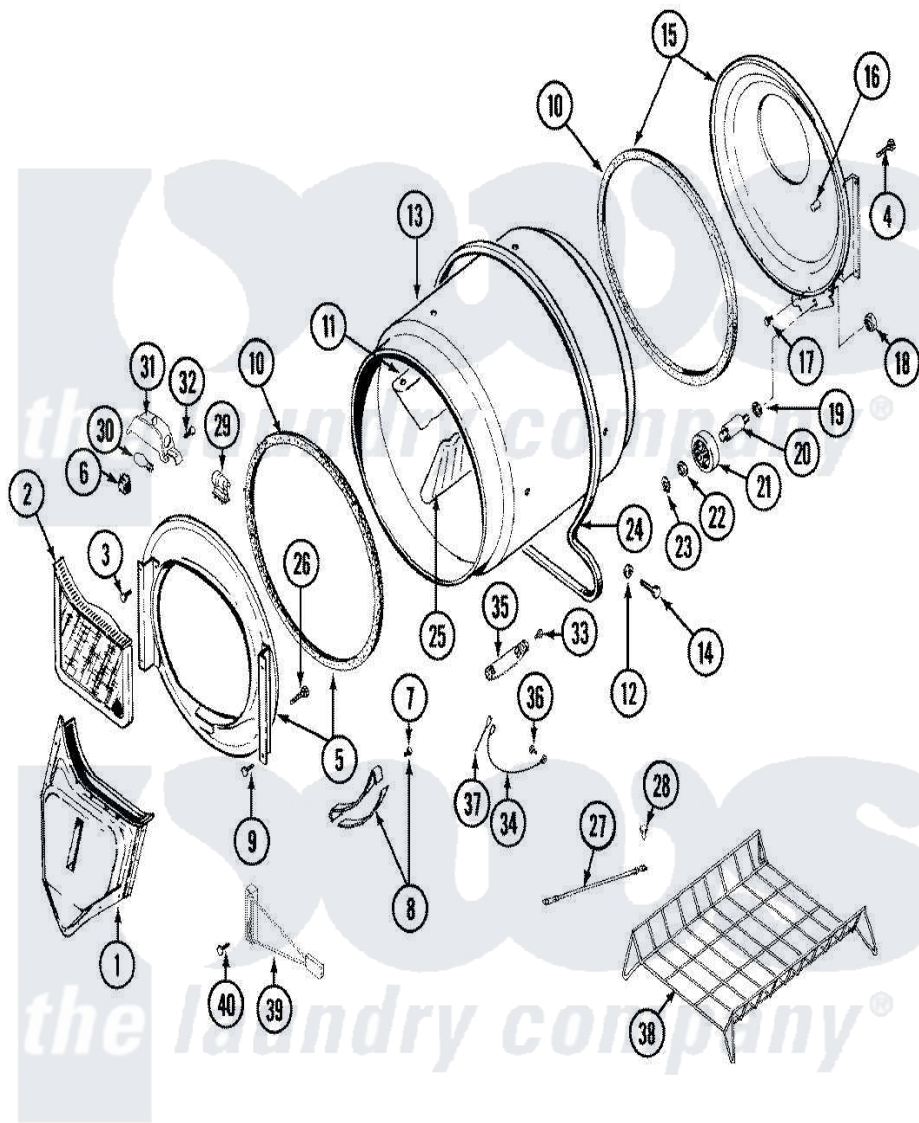

Maytag LDE9904ADE 08 - TUMBLER

Maytag [Residential Maytag LDE9904ADE Dryer Parts](#) Parts Diagram 08 - TUMBLER
 Click on the part number to view part

Item	Original Part Number	Replaced By	Status	Part Description
1	33001016			Outlet Duct Assembly
2	33001167			Filter, Lint
3	313764		Not Available	SCREW
4	Y313561			Screw---NA
5	33001423			Front Assembly, Tumbler
6	Y310376			Clip, Door Switch Harness
7	210720			Rivet, Bearing To Tumbler Frmt
8	306508			Tumbler Bearing Kit ---W
9	Y310632	1163839		Screw
10	314820			Seal, Tumbler
11	33001012			Baffle
12	314158			Washer, Baffle To Tumbler
13	33001108		Not Available	DRYER TUMBLER, W/O BAFFLES
14	Y310759			Screw, Tumbler Baffles
15	33001178			Back, Tumbler
16	313915	31-3915		Tech Sheet

17	Y310632	1163839	Screw
18	312538	33001443	Nut, Hex
19	Y313347	312535	Washer, Vault Mounting Brk.
20	Y312948	6-3129480	Shaft- Tumbler
21	Y303373	12001541	Drum Roller/Washer Assembly--W
22	312535		Washer, Vault Mounting Brk.
23	410233	9703438	Ring-Retrn
24	Y312959		Poly "V" Belt For Tumbler
25	33001004		Baffle, Tall
26	Y314110	33002917	Screw, No.10-16
27	901220		Ground Wire
28	910343	488234	Screw 8-32 X 1/4
29	307097	33001496	Lamp- Hold
30	Y307100	67001316	Bulb, Light
31	314955	33001496	Lamp- Hold
32	214872		Palnut, End Cap Note: Nut, Lamp Holder
33	Y251119	3177991	Screw
34	Y303711		Sensor Ground Wire
35	Y303389	304997	Sensor Assembly With Screws
36	211294	90767	Screw, 8A X 3/8 HeX Washer Head Tapping
37	Y312658		Receptacle, Sensor Ground Wire
38	Y308116		Rack, Drying
39	33001001		Switch, Reed And Housing
40	314554	Not Available	SCREW