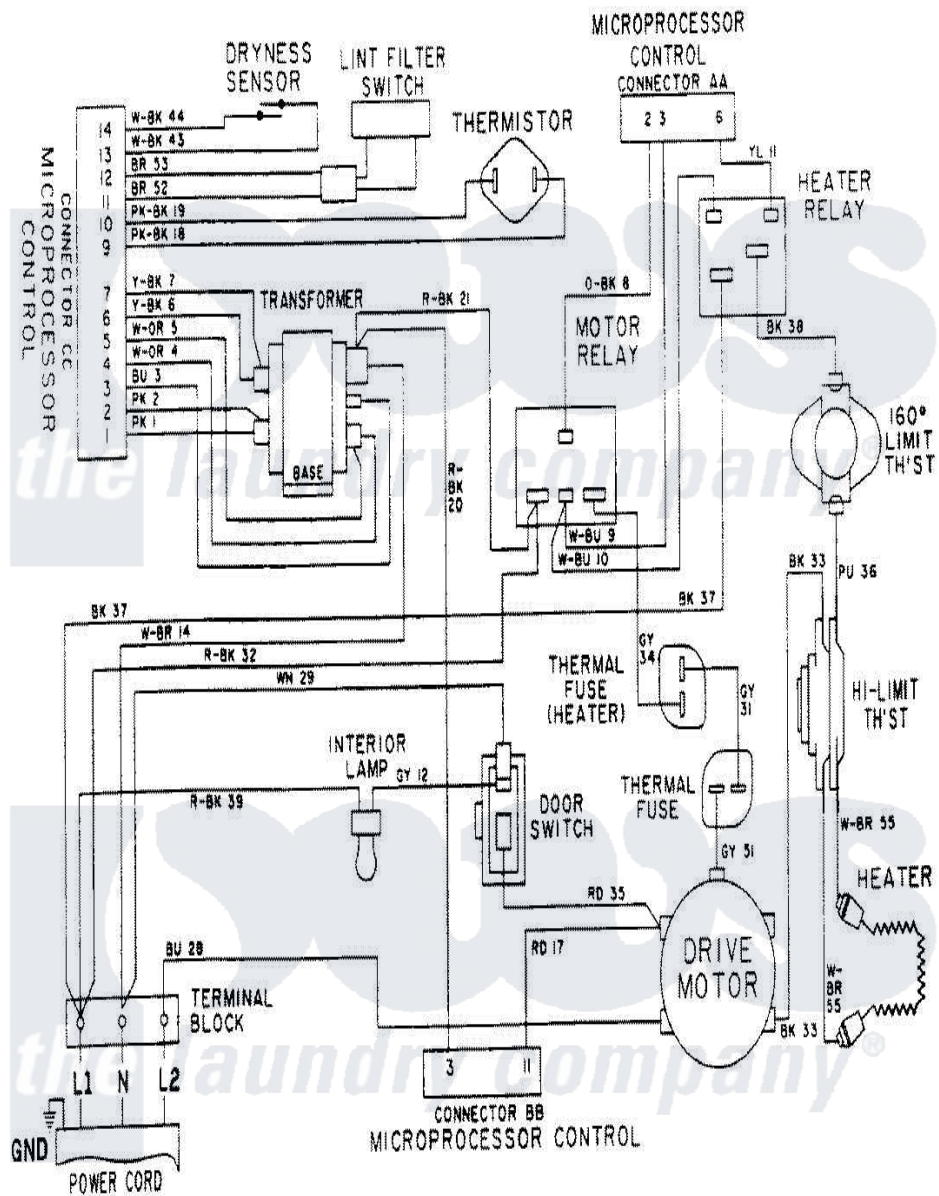

Maytag LDE9904ADE 09 - WIRING INFORMATION-LDE9904ADE

Maytag Residential Maytag LDE9904ADE Dryer Parts Parts Diagram 09 - WIRING INFORMATION-LDE9904ADE
 Click on the part number to view part

Item	Original Part Number	Replaced By	Status	Part Description
NI	15001639		Not Available	WIRING INFORMATION
"	15001073		Not Available	WIRING INFORMATION