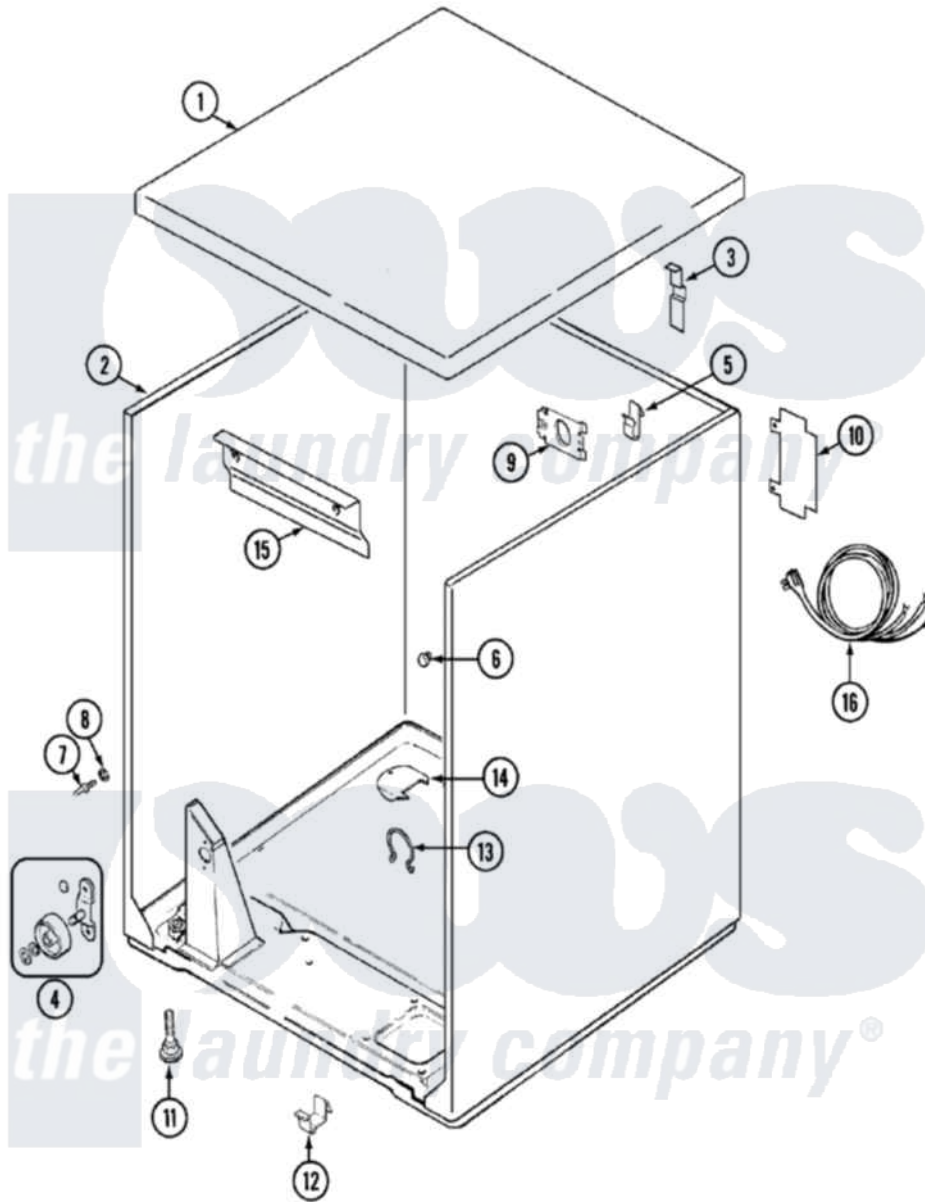

Maytag LDG1000AAE 01 - CABINET

Maytag [Residential Maytag LDG1000AAE Dryer Parts](#) Parts Diagram 01 - CABINET
 Click on the part number to view part

Item	Original Part Number	Replaced By	Status	Part Description
1	53-2435		Not Available	TOP, CABINET
2	53-2559	31001714		Cabinet And Base Assembly
3	25-3092	90767		Screw, 8A X 3/8 HeX Washer Head Tapping
"	63-5712			Hinge, Cabinet Top
4	LA-1007	12002126		Reinforcement Brace/Glide Kit
"	LA-1008			Rr Roller Kit
5	25-3034			Clip, Wiring
6	33-2653			Bumper, Cabinet
7	53-0643			Pin, Locator
8	53-0200			Sleeve, Locator Pin
"	25-0224	3400029		Nut, Adapter Plate
9	25-7857	90767		Screw, 8A X 3/8 HeX Washer Head Tapping
"	53-0136			Cover, Supply Cord
10	25-7857	90767		Screw, 8A X 3/8 HeX Washer Head Tapping

"	53-0284		Cover, Terminal
11	63-5834	Not Available	LEG, LEVELING
12	53-0120		Clip, Front Panel
13	25-7027	16515	Clip
14	53-1921		Shield, Wiring
"	25-7741	W10116760	Screw
16	63-6259	31001547	Cord, Power