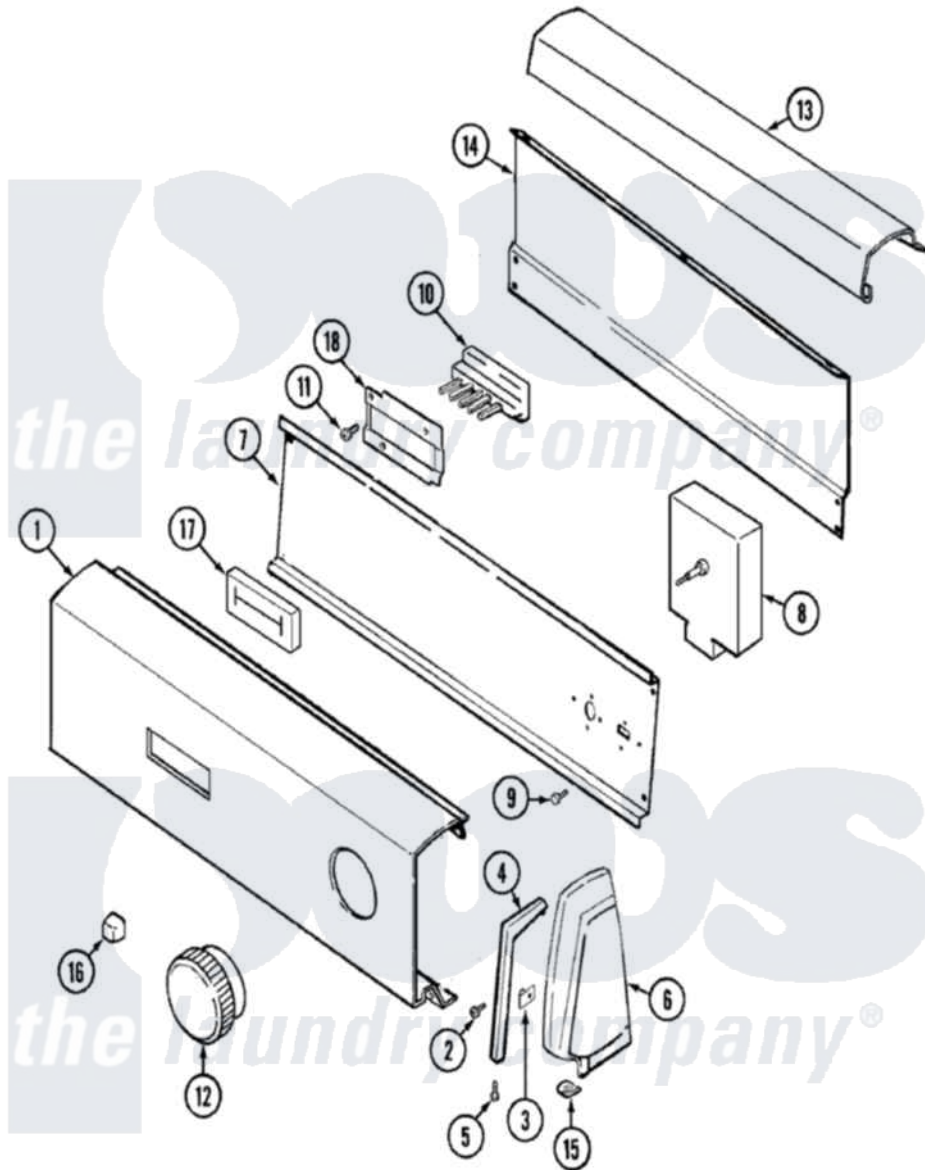

Maytag LDG1000AAE 02 - CONTROL PANEL

Maytag Residential Maytag LDG1000AAE Dryer Parts Parts Diagram 02 - CONTROL PANEL
 Click on the part number to view part

Item	Original Part Number	Replaced By	Status	Part Description
1	31001325		Not Available	PANEL, CONTROL (WHT)
2	25-7649	910187		Screw
3	25-7702			Speedclip, End Cap To Control Panel
4	21001245			Trim, Endcap
"	21001246		Not Available	TRIM, ENDCAP (LT) (WHT)
5	25-7760			Screw
6	35-2669		Not Available	CAP, END (LT)(WHT)
"	35-2668	21001453		Cap-End
7	31001193			Pad, Shield
"	21001266		Not Available	SHIELD, CONTROL
8	53-1758			Timer
9	31001119	W10116760		Screw
10	31001234			Switch, Temperature
11	25-7712		Not Available	SCREW
12	31001196		Not Available	KNOB & SKIRT ASSY. (WHT)
				COVER CONTROL PANEL

13	21001423		Not Available	COVER, CONTROL PANEL (WHT)
14	25-3457			Screw, Sems
"	25-3092	90767		Screw, 8A X 3/8 HeX Washer Head Tapping
"	35-2688	21001460		Shield, Rear
15	25-7851			Speedclip, End Cap To Top
16	35-3191			Pushbutton
17	35-3515		Not Available	PAD, SWITCH
18	33-6621		Not Available	BRACKET, SWITCH
"	25-3092	90767		Screw, 8A X 3/8 HeX Washer Head Tapping
19	16000326			Guide, Quick Ref - Jenn-Air
20	31001327		Not Available	MANUAL, USE & CARE
21	31001326		Not Available	MANUAL, USE & CARE