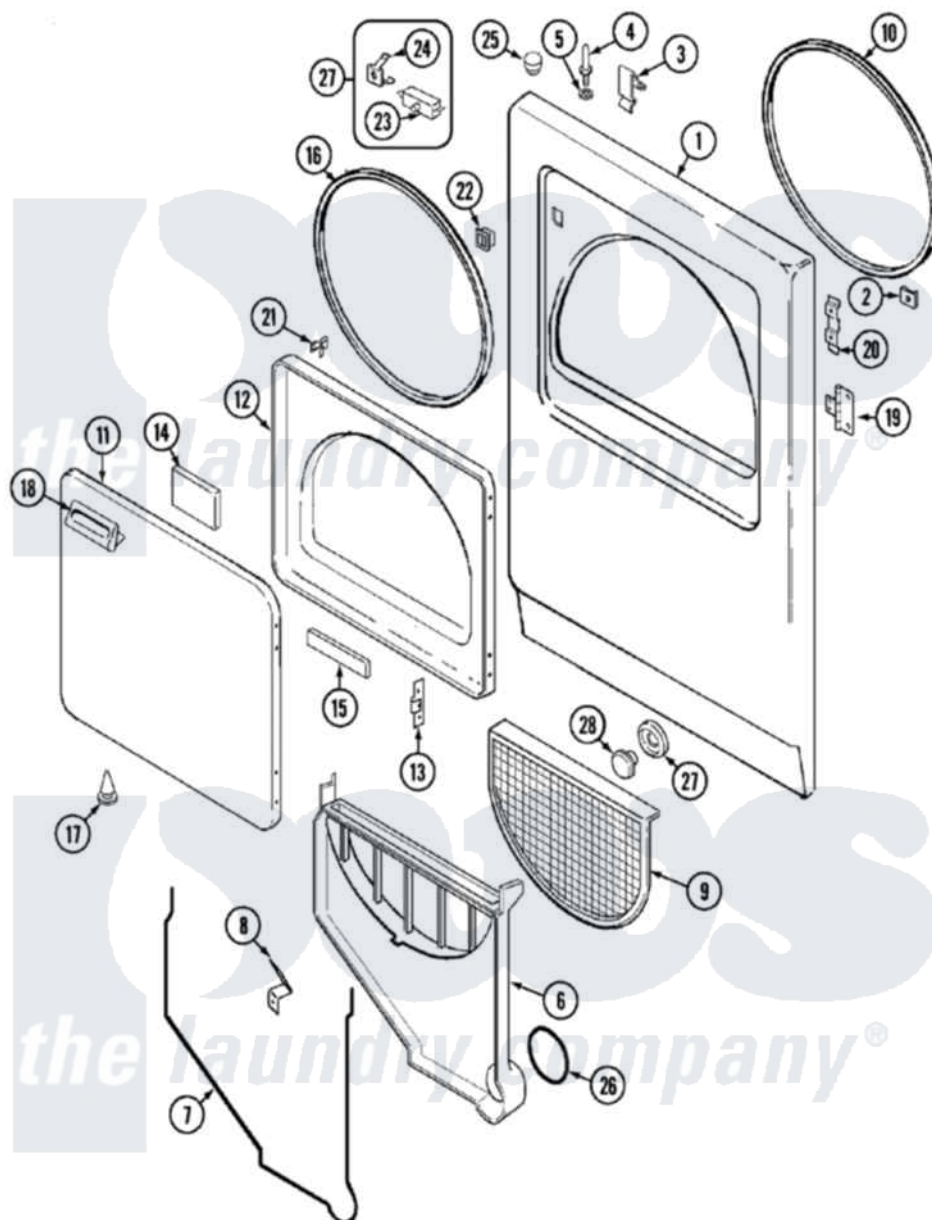

Maytag LDG1000AAE 03 - DOOR

Maytag [Residential Maytag LDG1000AAE Dryer Parts](#) Parts Diagram 03 - DOOR
 Click on the part number to view part

Item	Original Part Number	Replaced By	Status	Part Description
1	53-0727	12001190		Panel Kit
2	25-7817		Not Available	CLIP, U-TYPE
"	25-7820	489478		Screw, 8 X 1/2
3	25-7220			Clip, Cabinet Top
4	53-0643			Pin, Locator
5	25-0224	3400029		Nut, Adapter Plate
"	53-0200			Sleeve, Locator Pin
6	25-7810	415013-35		Screw
"	53-1299	12001324		Duct Kit, Collector
7	53-0204			Seal
8	53-0123			Clip
9	53-0918			Filter, Lint
10	53-0281	31001747		Seal Assembly
11	25-7770	3196169		Screw, Element
"	53-0154			Panel, Outer Door
12	53-0912		Not Available	PANEL, INNER DOOR (WHT)

13	53-0119		Clip, Hinge
14	21001281		Damper, Sound Pad
"	53-1490		Door Pad
15	53-1491		Door Pad
16	53-0648	31001529	Seal, Door
17	25-7889		Plug Button
18	53-0927		Handle, Door
"	25-7810	415013-35	Screw
19	25-7809		Screw, No.6-20 1/2 Flthd Torx
"	53-1492		Hinge, Dryer Door
20	53-0121	Not Available	TWIN NUT
21	LA-1003		Door Catch Kit
"	53-2364	LA-1003	Door Catch Kit
22	53-0187	LA-1003	Door Catch Kit
23	53-0148		Switch, Door
24	63-5990	31001319	Clip, Switch
25	33-2653		Bumper, Cabinet
26	53-0203	12001324	Duct Kit, Collector
27	LA-1005		Switch Kit
28	53-0155	Not Available	PLUG, GAS ACCESS (WHT)
29	53-0156		Button, Gas Access