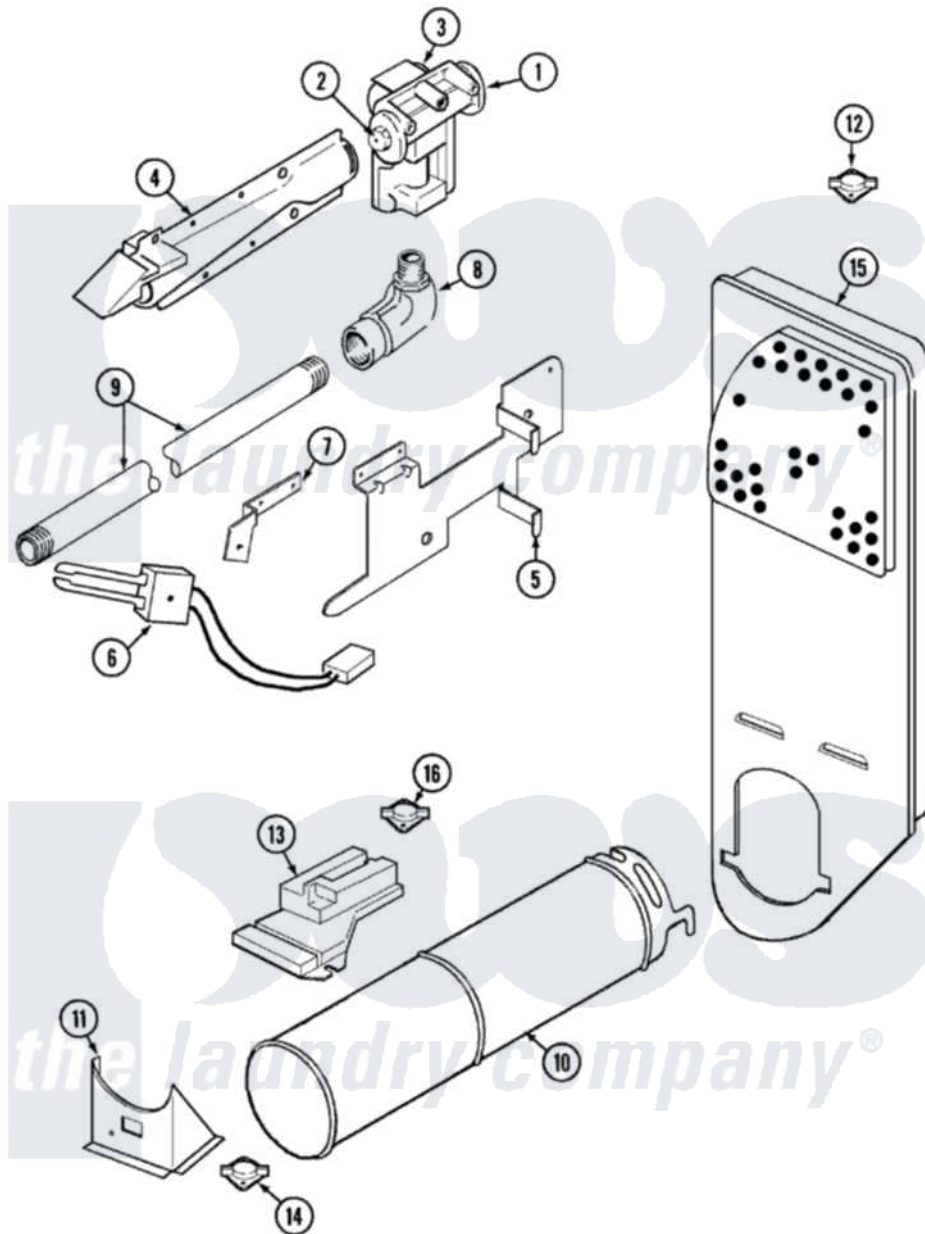

Maytag LDG1000AAE 04 - GAS CARRYING

Maytag [Residential Maytag LDG1000AAE Dryer Parts](#) Parts Diagram 04 - GAS CARRYING
 Click on the part number to view part

Item	Original Part Number	Replaced By	Status	Part Description
1	63-2098		Not Available	TAIL PIECE
"	60-6846			Union Nut
"	31001132		Not Available	GAS VALVE ASSY.
2	63-3570			Burner Orifice
3	63-6615	279834		Coil-Valve
"	63-6614	279834		Coil-Valve
4	63-6682	31001784		Burner
5	25-3034			Clip, Wiring
"	25-7741	W10116760		Screw
"	53-0140			Mtg Bracket
6	53-0689	31001556		Igniter
"	25-7744	8281196		Screw
7	25-2134	W10116760		Screw
"	53-0686		Not Available	BRACKET
8	31001042			Valve, Gas Shut Off
9	53-2362	31001777		Main Gas L

10	25-7741	W10116760	Screw
"	53-1884		Housing, Heater
11	25-3092	90767	Screw, 8A X 3/8 HeX Washer Head Tapping
"	53-2363		Support, Heater Housing
12	53-1096	LA-1053	Fuse Kit, Thermal
"	25-0168		Screw
13	63-5013	338906	Radiant, Sensor
"	25-2134	W10116760	Screw
14	LA-1053		Fuse Kit, Thermal
"	25-0168		Screw
15	53-1706		Inlet Air Duct Assembly
"	25-7741	W10116760	Screw
16	53-1096	LA-1053	Fuse Kit, Thermal
17	12001031		Conversion Kit
"	63-6766		Conversion Kit