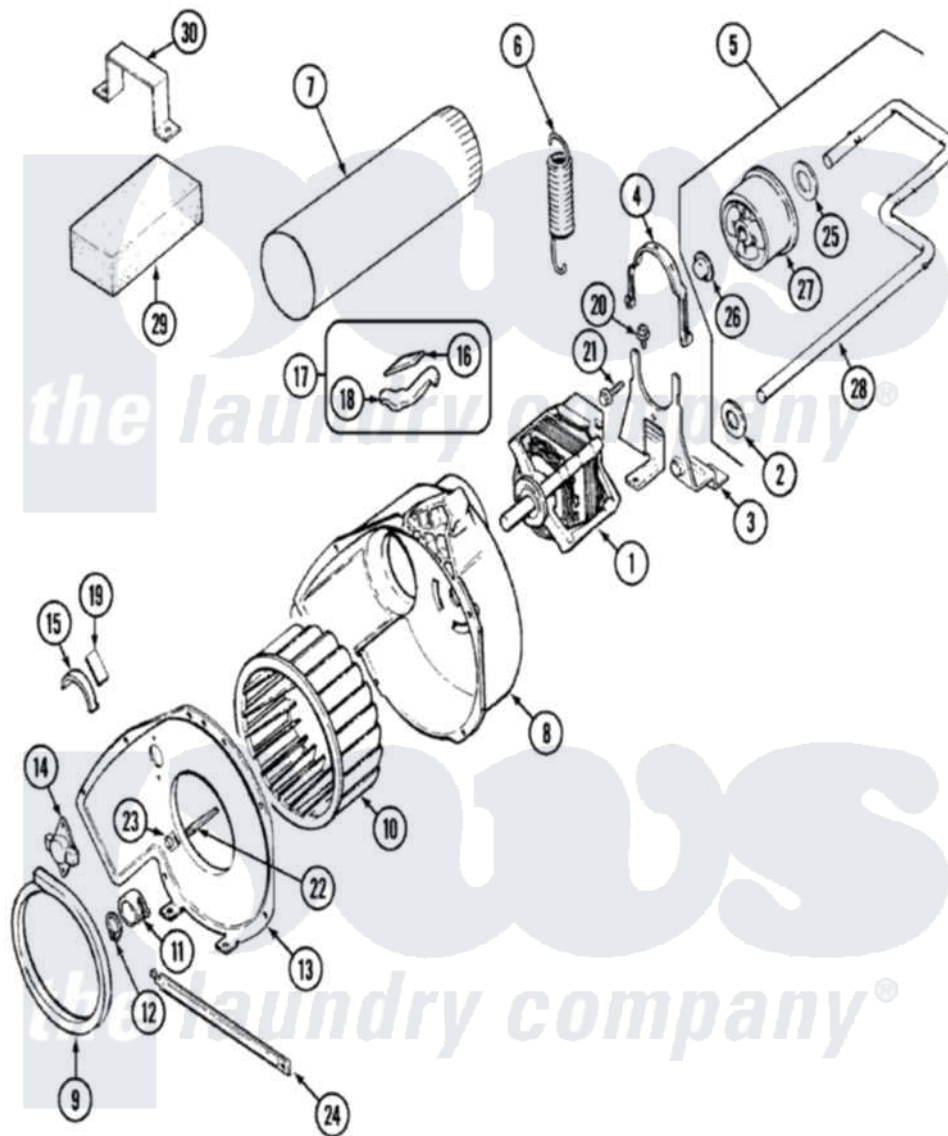

Maytag LDG1000AAE 05 - MOTOR & DRIVE

Maytag Residential Maytag LDG1000AAE Dryer Parts Parts Diagram 05 - MOTOR & DRIVE
 Click on the part number to view part

Item	Original Part Number	Replaced By	Status	Part Description
1	31001015	W10410996		Motor-Drve
2	25-7815			Washer
3	25-7732	681414		Screw, 10AB X 1/2
"	53-1932	31001570		Bracket, Motor
4	53-0214	660658		Clamp, Motor Mounting 343481 685441
5	53-2287			Idler Assembly
6	53-2209	31001465		Spring, Idler
7	53-0134			Duct, Exhaust
"	25-2134	W10116760		Screw
8	53-1801			Housing, Blower
9	53-0203	12001324		Duct Kit, Collector
10	31001043			Wheel, Blower
11	25-7823	312967		Clamp, Blower Housing
12	25-7855			Ring, Retaining
13	53-1934			Cover, Blower Housing
"	25-7435	33002917		Screw, No.10-16

14	25-2134	W10116760	Screw
"	53-0170	Not Available	THERMOSTAT, LO-LIMIT (120/110)
"	31001088		Thermostat, Control
15	53-2273	31001470	Glide, Tumbler
16	53-0724	31001356	Pad, Glide
17	LA-1006		Glide Kit, Tumbler
18	53-2272	31001469	Glide, Tumbler
19	53-1684	31001356	Pad, Glide
20	25-7963	31001571	Screw, 10-24 x 0700 Hxwshrd Ty
21	25-7674		Screw
22	53-1026		Guide, Vane Inlet
23	25-3457		Screw, Sems
24	53-1625		Brace, Tumbler Support
25	25-7815		Washer
26	25-7957		Pushnut
27	53-1628	31001344	Pulley, Idler
28	53-2250	53-2287	Idler Assembly
29	53-0645	Not Available	COUNTERWEIGHT
30	25-7732	681414	Screw, 10AB X 1/2
"	53-0644	Not Available	BRACKET