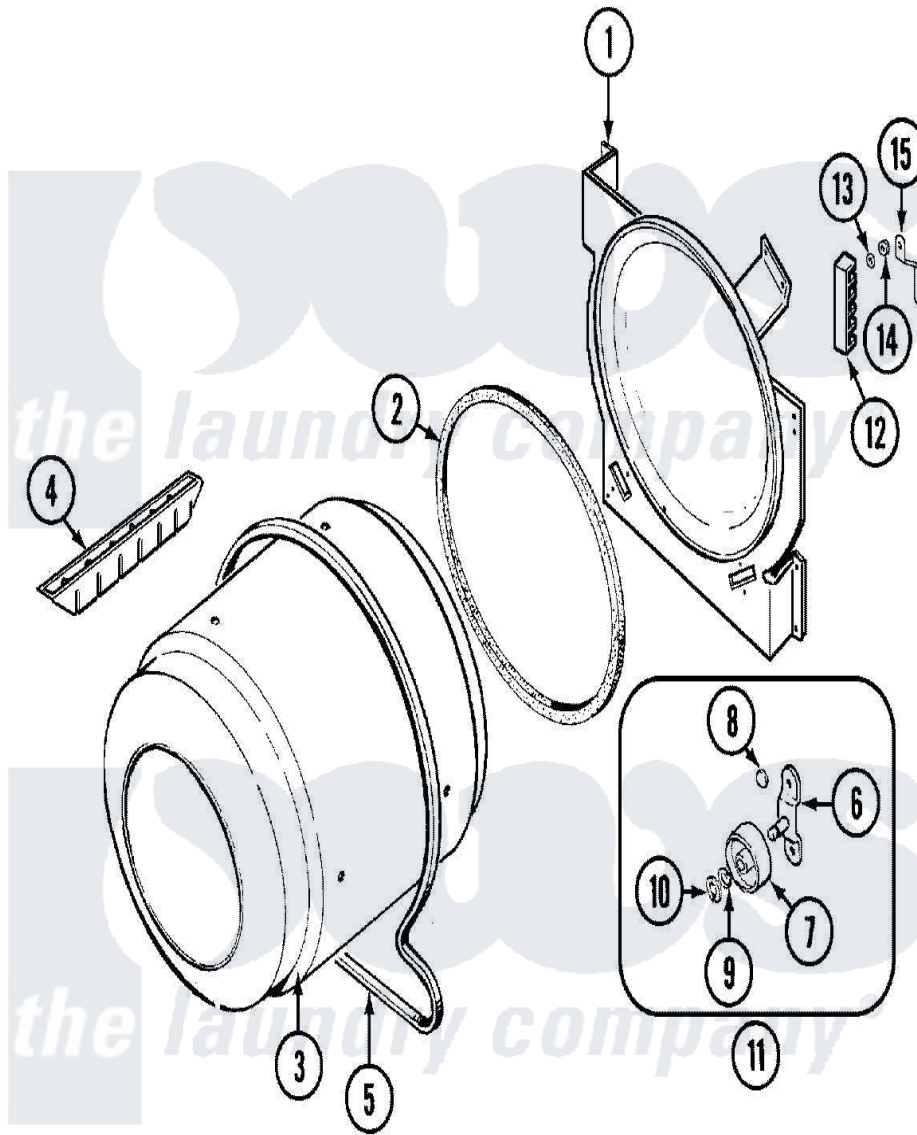

Maytag LDG1000AAE 06 - TUMBLER

Maytag [Residential Maytag LDG1000AAE Dryer Parts](#) Parts Diagram 06 - TUMBLER
 Click on the part number to view part

Item	Original Part Number	Replaced By	Status	Part Description
1	LA-1054			Dryer Bulkhead Kit
"	25-7733	681414		Screw, 10AB X 1/2
2	53-0281	31001747		Seal Assembly
3	53-1250			Cylinder
4	25-7759	3196164		Screw
"	Y02100002		Not Available	BAFFLE (WHT)
5	31531589	341241		Belt
6	53-0197			Support Assembly-Cylinder Rear
"	25-7101	3351614		Screw, Gearcase Cover Mounting
7	31001096			Roller
8	25-7813			Spacer
9	25-7814			Washer
10	25-7854			Ring, Retaining
11	LA-1008			Rr Roller Kit