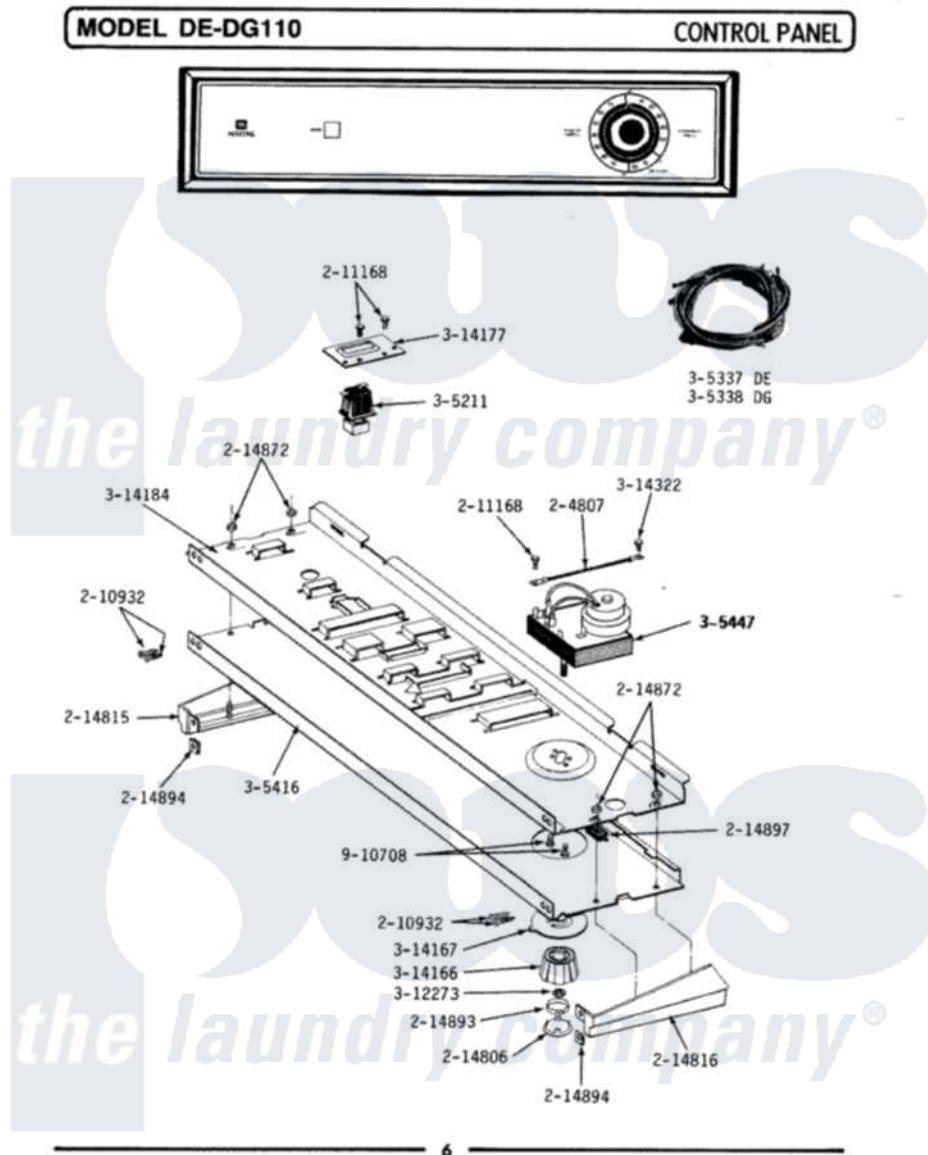

# Maytag LDG110 01 - CONTROL PANEL

Maytag [Residential Maytag LDG110 Dryer Parts](#) Parts Diagram 01 - CONTROL PANEL  
 Click on the part number to view part

Item	Original Part Number	Replaced By	Status	Part Description
1	<a href="#">204807</a>			Ground Wire, Supp. Plte To Top Cover
2	<a href="#">210932</a>			Screw, No.8 X 9/16 Ctsk Note: Screw, Inlet Duct
3	211168	<a href="#">W10139210</a>		Screw, 8-18 X 5/16
4	214806		Not Available	CAP FOR TIMER KNOB
5	<a href="#">214815</a>			End Cap F/Control Panel-LH
6	<a href="#">214816</a>			End Cap F/Control Panel-RH
7	<a href="#">214872</a>			Palnut, End Cap Note: Nut, Lamp Holder
8	214893		Not Available	DETENT RING F/TIMER KNOB CA
9	<a href="#">214894</a>			Fastener, End Cap
10	<a href="#">214897</a>			Pad, Control Panel
11	<a href="#">305211</a>			Push To Start Switch
12	305447		Not Available	TIMER
13	<a href="#">305337</a>			Main Wire Harness
14	<a href="#">305338</a>			Main Wire Harness

15	305416	Not Available	CONTROL PANEL
16	<a href="#">312273</a>		Nut, Control Knob
17	<a href="#">Y314166</a>		Knob For Timer
18	314167	Not Available	TIMER DIAL INDICATOR
19	314177	Not Available	BRACKET FOR START SWITCH
20	<a href="#">314184</a>		Back Up Plate
21	Y314322	<a href="#">211251</a>	Screw, Transformer
22	910708	<a href="#">488234</a>	Screw 8-32 X 1/4