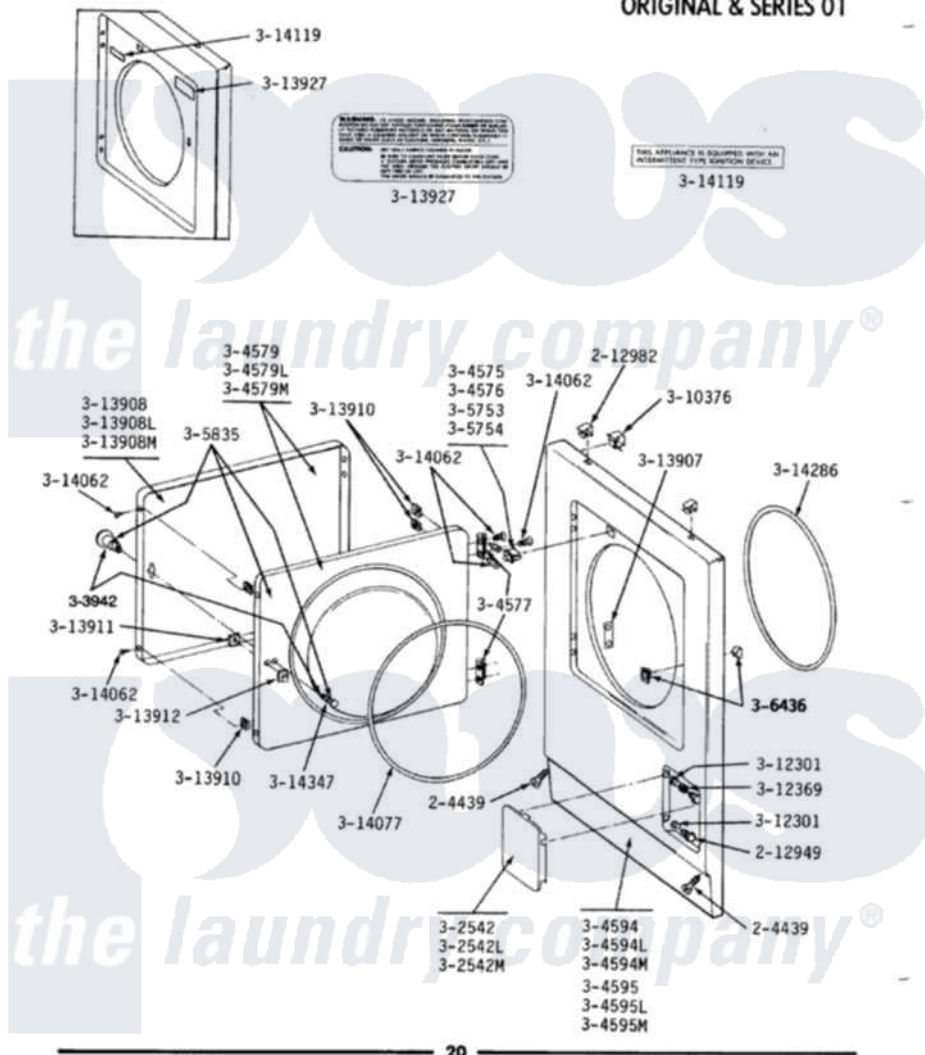

Maytag LDG110 02 - FRONT PANEL & DOOR ASSEMBLY

MODELS DE-DG110-210-410-510-610-710-810

**FRONT PANEL & DOOR ASSEMBLY
ORIGINAL & SERIES 01**

Maytag Residential Maytag LDG110 Dryer Parts Parts Diagram 02 - FRONT PANEL & DOOR ASSEMBLY
Click on the part number to view part

Item	Original Part Number	Replaced By	Status	Part Description
1	204439			Screw And Fstner Assembly
2	212949	22001866		Screw, Relay
3	212982	22001650		Fastener, Spring
5	302542L		Not Available	PART NOT USED. (DG ONLY)
7	Y304575	W10169313		Switch-Dor
8	Y304576	W10169313		Switch-Dor
9	Y304577	33001230		Hinge, Door
10	306436			Door Latch Kit-W
12	304579L		Not Available	DOOR-ALMOND
15	304594L		Not Available	FRONT PANEL-ALMOND
20	Y305753	W10169313		Switch-Dor
21	Y305754	W10169313		Switch-Dor
22	305835		Not Available	INNER DOOR WITH KNOB & SCRE
23	303942		Not Available	KNOB AND SCREW
24	Y310376			Clip, Door Switch Harness

25	312301	Not Available	BUSHING FOR ACCESS STUD
26	312369		Sleeve, Access Panel Stud Part Not Used
27	Y313907		Fastener, Twin
29	313908L	Not Available	DOOR PANEL-ALMOND
31	Y313910		Clip, Door Liner To Outer Panel
32	Y313911		Door Strike Retainer
33	Y313912	306436	Door Latch Kit-W
34	Y313927		INSTRUCTION LABEL
35	Y314062		Screw, Door Hinge And Panel
36	314077		Door Seal
37	314119	Not Available	GAS IGNITION LABEL
38	314286		Seal For Front Panel
39	314347	400021-1	Screw