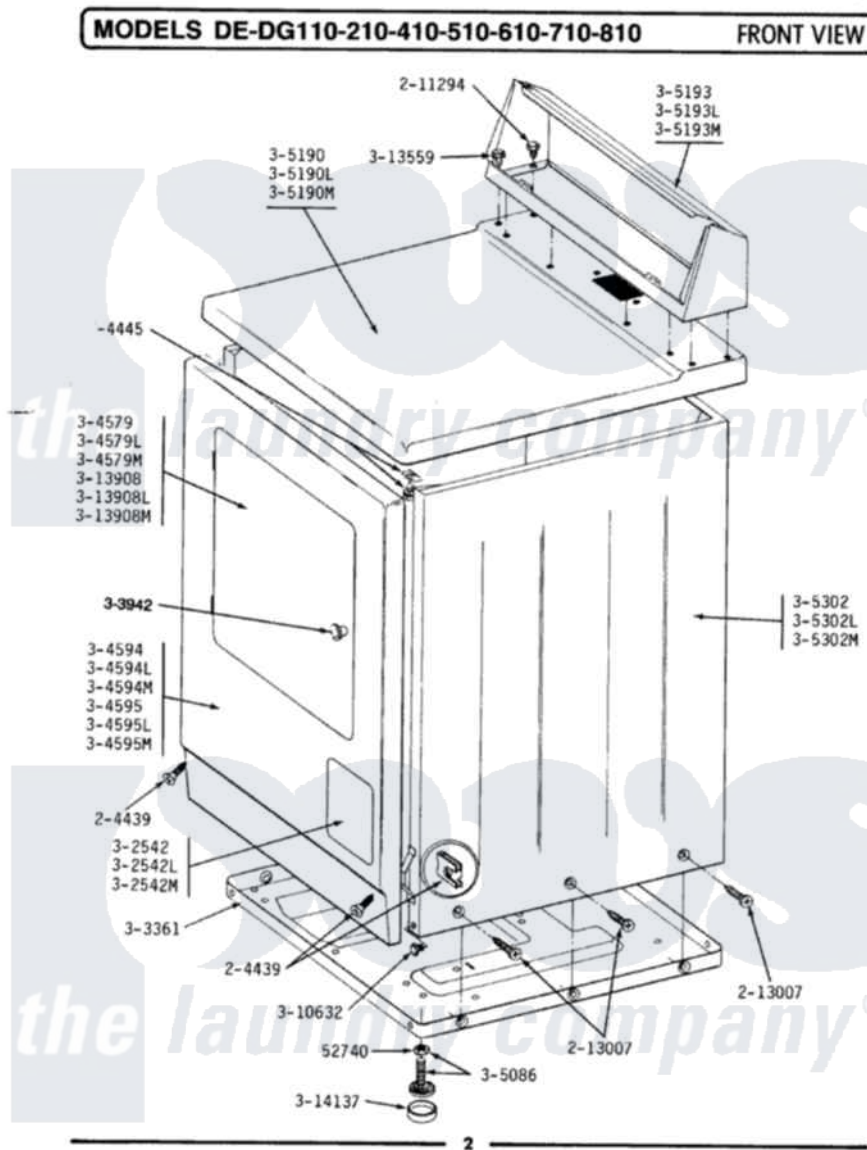

# Maytag LDG110 03 - FRONT VIEW

Maytag Residential Maytag LDG110 Dryer Parts Parts Diagram 03 - FRONT VIEW  
 Click on the part number to view part

Item	Original Part Number	Replaced By	Status	Part Description
2	<a href="#">204439</a>			Screw And Fstner Assembly
3	<a href="#">204445</a>			Screw And Fastener Assembly
4	211294	<a href="#">90767</a>		Screw, 8A X 3/8 HeX Washer Head Tapping
5	<a href="#">213007</a>			Xfor Cabinet See Cabinet, Back
7	302542L		Not Available	PART NOT USED. (DG ONLY)
9	Y303361		Not Available	BASE ASSY. (UPPER & LOWER)
11	304579L		Not Available	DOOR-ALMOND
14	304594L		Not Available	FRONT PANEL-ALMOND
19	<a href="#">Y305086</a>			Adjustable Leg And Nut
21	305190L	<a href="#">307104L</a>		Top Cover Assembly
24	<a href="#">305193L</a>			Console
27	305302L		Not Available	CABINET-ALMOND
29	303942		Not Available	KNOB AND SCREW
30	Y310632	<a href="#">1163839</a>		Screw