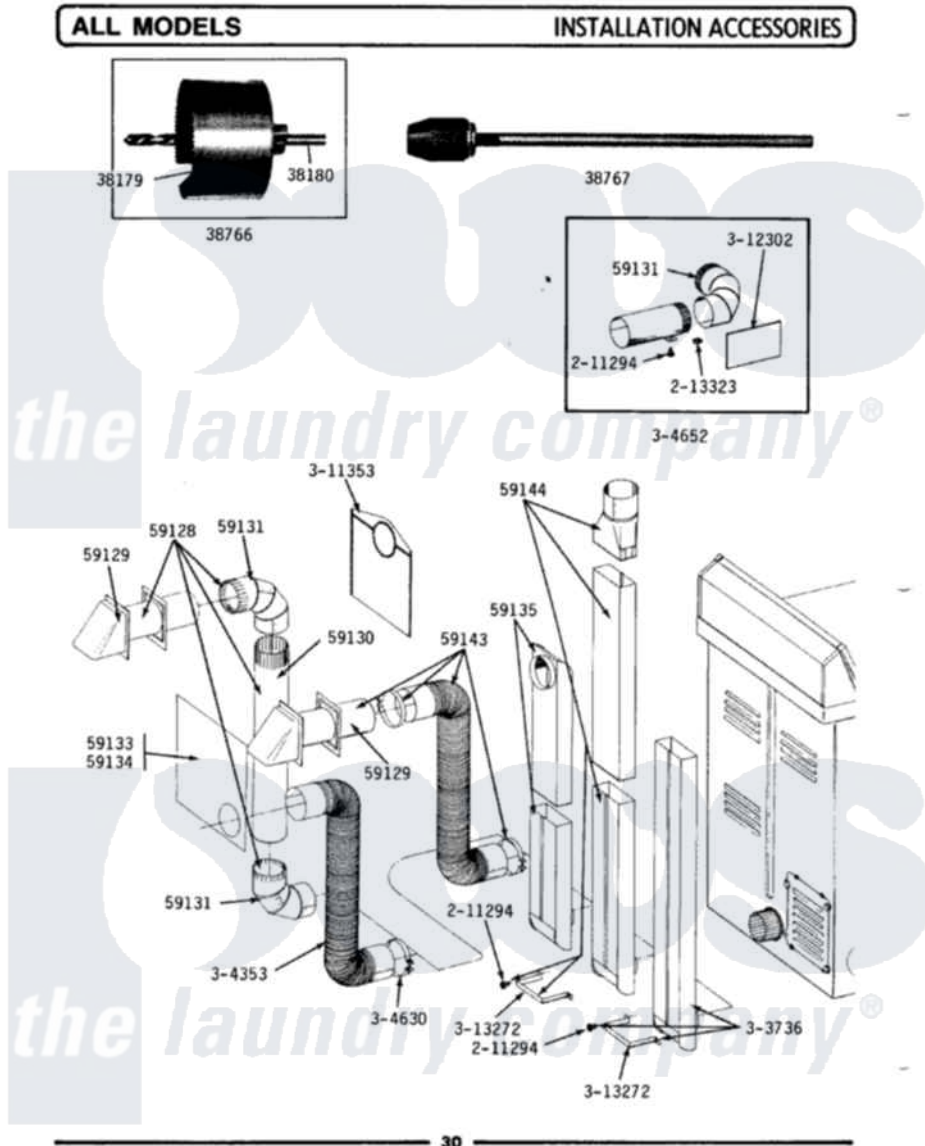

Maytag LDG110 05 - INSTALLATION ACCESSORIES

Maytag [Residential Maytag LDG110 Dryer Parts](#) Parts Diagram 05 - INSTALLATION ACCESSORIES
 Click on the part number to view part

Item	Original Part Number	Replaced By	Status	Part Description
1	038179		Not Available	BLADE, SAW
2	038180		Not Available	REPLACEMENT DRILL
3	038766		Not Available	HOLE SAW W/DRILL BIT
4	038767			Extension Chuck, Drill
5	Y059128			Standard 4" Vent Kit
6	Y059129	4396007RW		Vent Hood
7	Y059130			Pipe, Venting
8	Y059131			Elbow, Venting
9	059133		Not Available	ALUMINUM WINDOW 4X12X18
10	Y059134			PLATE, ALUM. WINDOW (15"X20")
11	Y059135			Vent Duct Assembly
12	Y059143			Flexible Vent Kit
13	059144		Not Available	RECTANGULAR VENT KIT
14	211294	90767		Screw, 8A X 3/8 Hex Washer Head Tapping

15	213323		Fastener, Exhaust Duct Kit
16	303736	Not Available	EXHAUST DEFLECTOR KIT
17	Y304353	4396010RP	6ft Scvent
18	Y304630		Clamp, Flexible Duct
19	Y304652		Exhaust Duct Kit
20	311353	Not Available	BAG, LINT (DACRON)
21	312302		Insulation, Exhaust Duct Kit
22	313272		Bracket, Exhaust Deflector