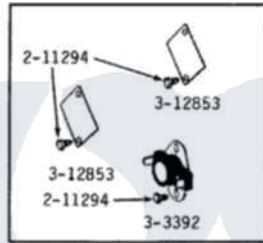

# Maytag LDG110 07 - MOTOR, BLOWER, BASE FRAME & THERMOSTATS

**MODELS DE-DG110-210-410-510-610-710-810**

**MOTOR, BLOWER, BASE FRAME & THERMOSTATS**

MODEL DE-DG110  
THERMOSTAT

MODEL DE-DG210  
THERMOSTATS

Maytag Residential Maytag LDG110 Dryer Parts Parts Diagram 07 - MOTOR, BLOWER, BASE FRAME & THERMOSTATS

[Click on the part number to view part](#)

Item	Original Part Number	Replaced By	Status	Part Description
1	<a href="#">Y014874</a>			Screw, Idler Arm And Sleeve
2	<a href="#">Y015825</a>			Clip, Motor To Motor Support
3	Y052740	<a href="#">62739</a>		Nut, Lock
4	<a href="#">Y053241</a>			Set Screw, Motor Pulley
5	211294	<a href="#">90767</a>		Screw, 8A X 3/8 HeX Washer Head Tapping
6	Y303358	<a href="#">W10410999</a>		Motor-Drve
7	Y303361		Not Available	BASE ASSY. (UPPER & LOWER)
8	Y303363	<a href="#">6-3033630</a>		Idler Arm
9	Y303391	<a href="#">33303391</a>		Thermostat, Cycling
10	<a href="#">303392</a>			Thermostat, Cycling
11	<a href="#">Y303394</a>			Cool-Down Thermostat
12	Y303442			EXHAUST DUCT ASSEMBLY
13	Y303705	<a href="#">6-3037050</a>		Pulley- ID
14	<a href="#">Y303836</a>			Blower Wheel Assembly And Clamp