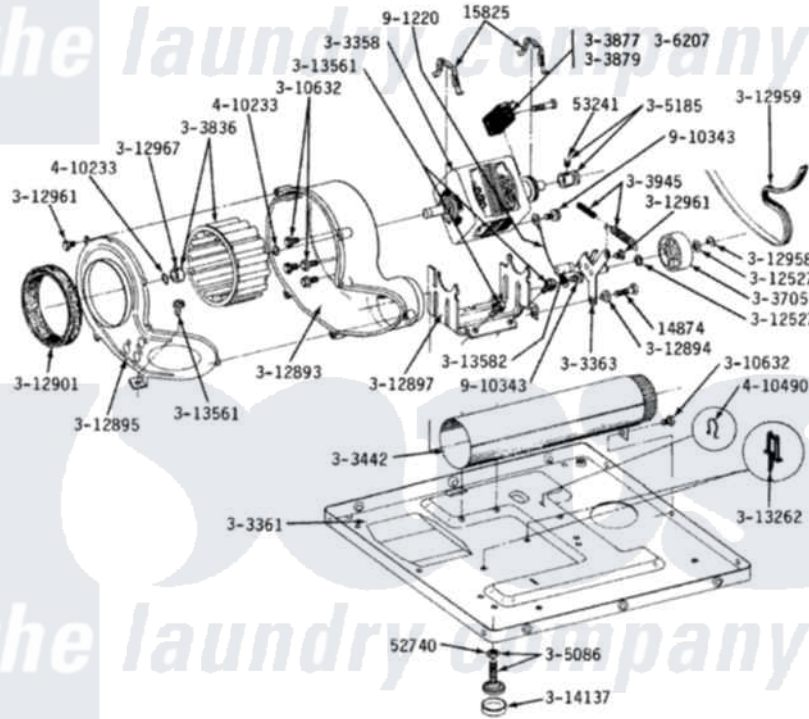

# Maytag LDG110 07 - MOTOR, BLOWER, BASE FRAME & THERMOSTATS

**MODELS DE-DG110-210-410-510-610-710-810**

**MOTOR, BLOWER, BASE FRAME & THERMOSTATS**

MODEL DE-DG110  
THERMOSTAT

MODEL DE-DG210  
THERMOSTATS

Maytag Residential Maytag LDG110 Dryer Parts Parts Diagram 07 - MOTOR, BLOWER, BASE FRAME & THERMOSTATS

[Click on the part number to view part](#)

Item	Original Part Number	Replaced By	Status	Part Description
1	<a href="#">Y014874</a>			Screw, Idler Arm And Sleeve
2	<a href="#">Y015825</a>			Clip, Motor To Motor Support
3	Y052740	<a href="#">62739</a>		Nut, Lock
4	<a href="#">Y053241</a>			Set Screw, Motor Pulley
5	211294	<a href="#">90767</a>		Screw, 8A X 3/8 HeX Washer Head Tapping
6	Y303358	<a href="#">W10410999</a>		Motor-Drve
7	Y303361		Not Available	BASE ASSY. (UPPER & LOWER)
8	Y303363	<a href="#">6-3033630</a>		Idler Arm
9	Y303391	<a href="#">33303391</a>		Thermostat, Cycling
10	<a href="#">303392</a>			Thermostat, Cycling
11	<a href="#">Y303394</a>			Cool-Down Thermostat
12	Y303442			EXHAUST DUCT ASSEMBLY
13	Y303705	<a href="#">6-3037050</a>		Pulley- ID
14	<a href="#">Y303836</a>			Blower Wheel Assembly And Clamp