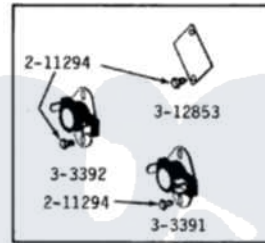

# Maytag LDG110 07 - MOTOR, BLOWER, BASE FRAME & THERMOSTATS

**MODELS DE-DG110-210-410-510-610-710-810**

**MOTOR, BLOWER, BASE FRAME & THERMOSTATS**

MODEL DE-DG110  
THERMOSTAT

MODEL DE-DG210  
THERMOSTATS

Maytag Residential Maytag LDG110 Dryer Parts Parts Diagram 07 - MOTOR, BLOWER, BASE FRAME & THERMOSTATS

[Click on the part number to view part](#)

Item	Original Part Number	Replaced By	Status	Part Description
1	<a href="#">Y014874</a>			Screw, Idler Arm And Sleeve
2	<a href="#">Y015825</a>			Clip, Motor To Motor Support
3	Y052740	<a href="#">62739</a>		Nut, Lock
4	<a href="#">Y053241</a>			Set Screw, Motor Pulley
5	211294	<a href="#">90767</a>		Screw, 8A X 3/8 HeX Washer Head Tapping
6	Y303358	<a href="#">W10410999</a>		Motor-Drve
7	Y303361		Not Available	BASE ASSY. (UPPER & LOWER)
8	Y303363	<a href="#">6-3033630</a>		Idler Arm
9	Y303391	<a href="#">33303391</a>		Thermostat, Cycling
10	<a href="#">303392</a>			Thermostat, Cycling
11	<a href="#">Y303394</a>			Cool-Down Thermostat
12	Y303442			EXHAUST DUCT ASSEMBLY
13	Y303705	<a href="#">6-3037050</a>		Pulley- ID
14	<a href="#">Y303836</a>			Blower Wheel Assembly And Clamp