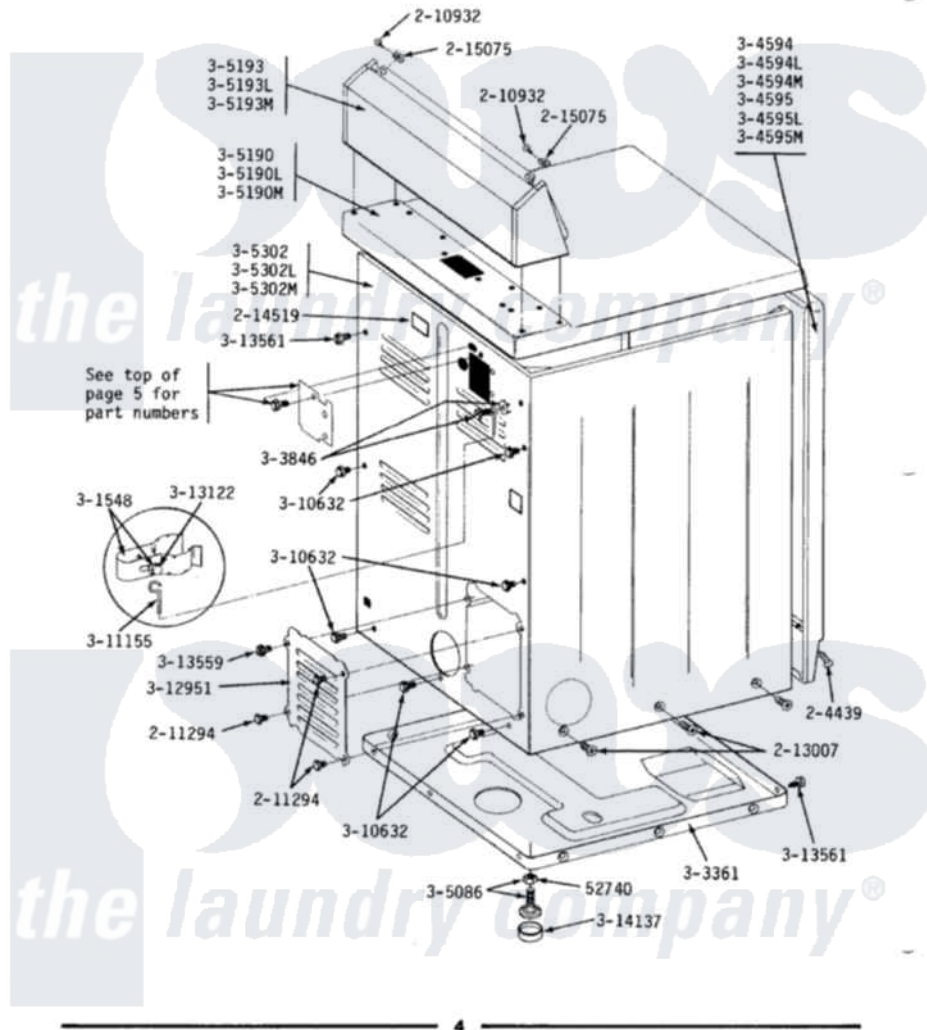

# Maytag LDG110 08 - REAR VIEW

**MODELS DE-DG110-210-410-510-610-710-810 REAR VIEW**

Maytag [Residential Maytag LDG110 Dryer Parts](#) Parts Diagram 08 - REAR VIEW  
 Click on the part number to view part

Item	Original Part Number	Replaced By	Status	Part Description
1	Y052740	<a href="#">62739</a>		Nut, Lock
2	<a href="#">Y201808</a>			Converter
3	<a href="#">204439</a>			Screw And Fstner Assembly
4	<a href="#">210932</a>			Screw, No.8 X 9/16 Ctsk Note: Screw, Inlet Duct
5	211294	<a href="#">90767</a>		Screw, 8A X 3/8 HeX Washer Head Tapping
6	<a href="#">211881</a>			Grommet, Cord Part Not Used- Gas Models Only
7	<a href="#">213007</a>			Xfor Cabinet See Cabinet, Back
8	214519			LABEL, ELECTRICAL INSTR. PART NOT USED-GAS MODELS ONLY
9	<a href="#">215075</a>			Fastener, Control Panel To Console
10	<a href="#">301548</a>			Clamp, Ground Wire
11	302521		Not Available	CORD, POWER PART NOT USED-GAS MODELS ONLY

12	Y303361		Not Available	BASE ASSY. (UPPER & LOWER)
13	303846	<a href="#">22003781</a>		Screw, Ground Strap
15	304594L		Not Available	FRONT PANEL-ALMOND
20	<a href="#">Y305086</a>			Adjustable Leg And Nut
22	305190L	<a href="#">307104L</a>		Top Cover Assembly
25	<a href="#">305193L</a>			Console
28	305302L		Not Available	CABINET-ALMOND
30	Y310632	<a href="#">1163839</a>		Screw
31	<a href="#">311155</a>			Ground Wire And Clamp
32	Y312905		Not Available	COVER, TERMINAL
33	Y312951		Not Available	ACCESS COVER, BACK
34	<a href="#">313122</a>			Screw - Baffle To Tumbler
35	<a href="#">Y313559</a>			Screw
36	<a href="#">Y314137</a>			Foot, Rubber
"	<a href="#">Y313561</a>			Screw---NA