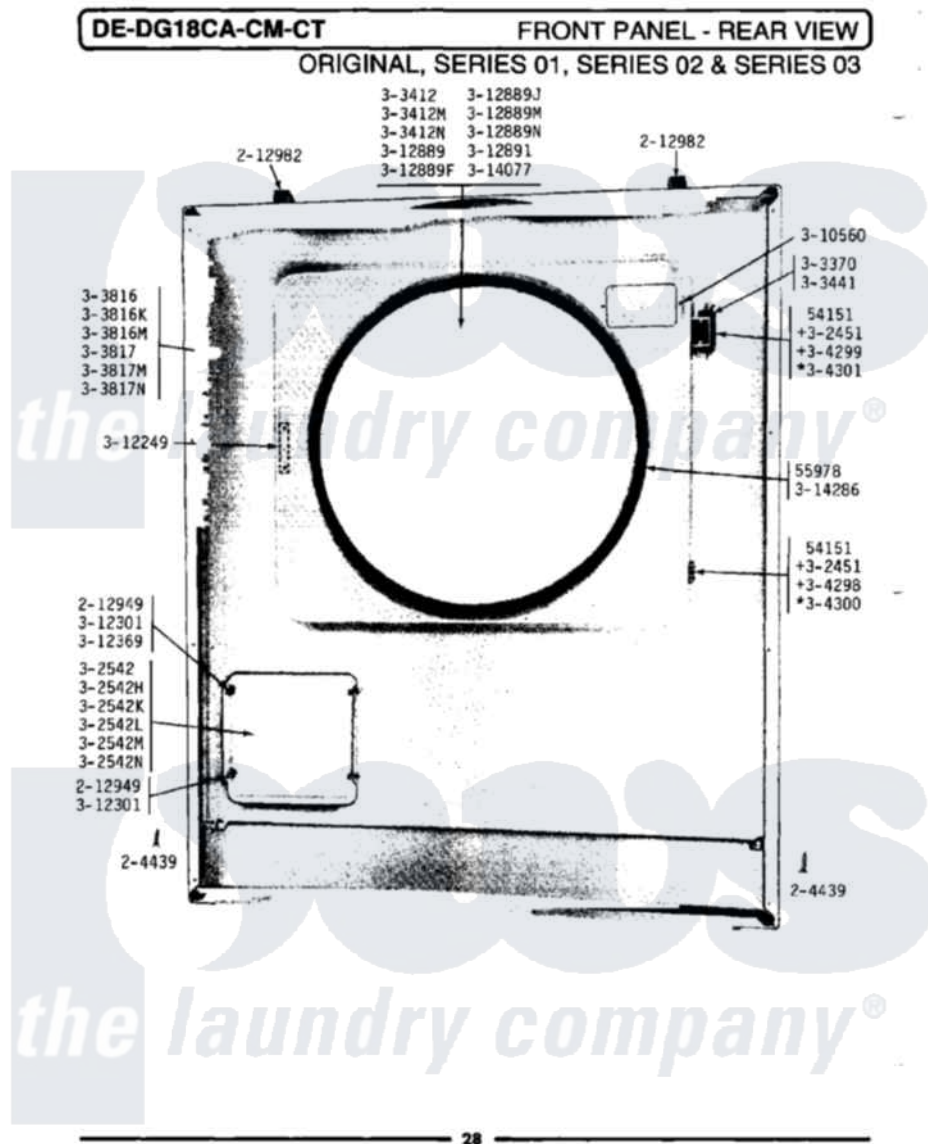

Maytag LDG18CA 07 - FRONT PANEL-REAR VIEW

Maytag Residential Maytag LDG18CA Dryer Parts Parts Diagram 07 - FRONT PANEL-REAR VIEW
 Click on the part number to view part

Item	Original Part Number	Replaced By	Status	Part Description
001	NLA		Not Available	SCREW, No.4-40 X 1/4
002	Y055978			Rubber Adhesive, 2 Oz Tube
003	204439			Screw And Fstner Assembly
004	212949	22001866		Screw, Relay
005	212982	22001650		Fastener, Spring
006	NLA		Not Available	HINGE ASSEMBLY----N
007	NLA		Not Available	ACCESS DOOR (WHITE)
008	NLA		Not Available	ACCESS DOOR-ALMOND
009	NLA		Not Available	ACCESS DOOR-HARVEST WHEAT
010	NLA		Not Available	DOOR COMPLETE-WHITE
011	NLA		Not Available	DOOR COMPLETE-HARVEST WHEAT
012	NLA		Not Available	FRONT PANEL-WHITE
013	NLA		Not Available	FRONT PANEL-HARVEST WHEAT
014	Y304298			Hinge - Lower

015	NLA	Not Available	HINGE - UPPER
016	NLA	Not Available	HINGE - LOWER
017	NLA	Not Available	HINGE - UPPER
018	310560	74004005	Screw, 6-32 X 5/16"
019	NLA	Not Available	STRIKE PLATE
020	NLA	Not Available	BUSHING FOR ACCESS STUD
021	312369		Sleeve, Access Panel Stud Part Not Used
022	NLA	Not Available	DOOR PANEL-WHITE
023	NLA	Not Available	DOOR PANEL-HAVEST WHEAT
024	Y312891	Not Available	DOOR LINER - INNER HALF
025	Y313340		LABEL, LINT SCREEN INSTRUCTION
026	Y313927		INSTRUCTION LABEL
027	314077		Door Seal
028	NLA	Not Available	GAS IGNITION LABEL
029	314286		Seal For Front Panel