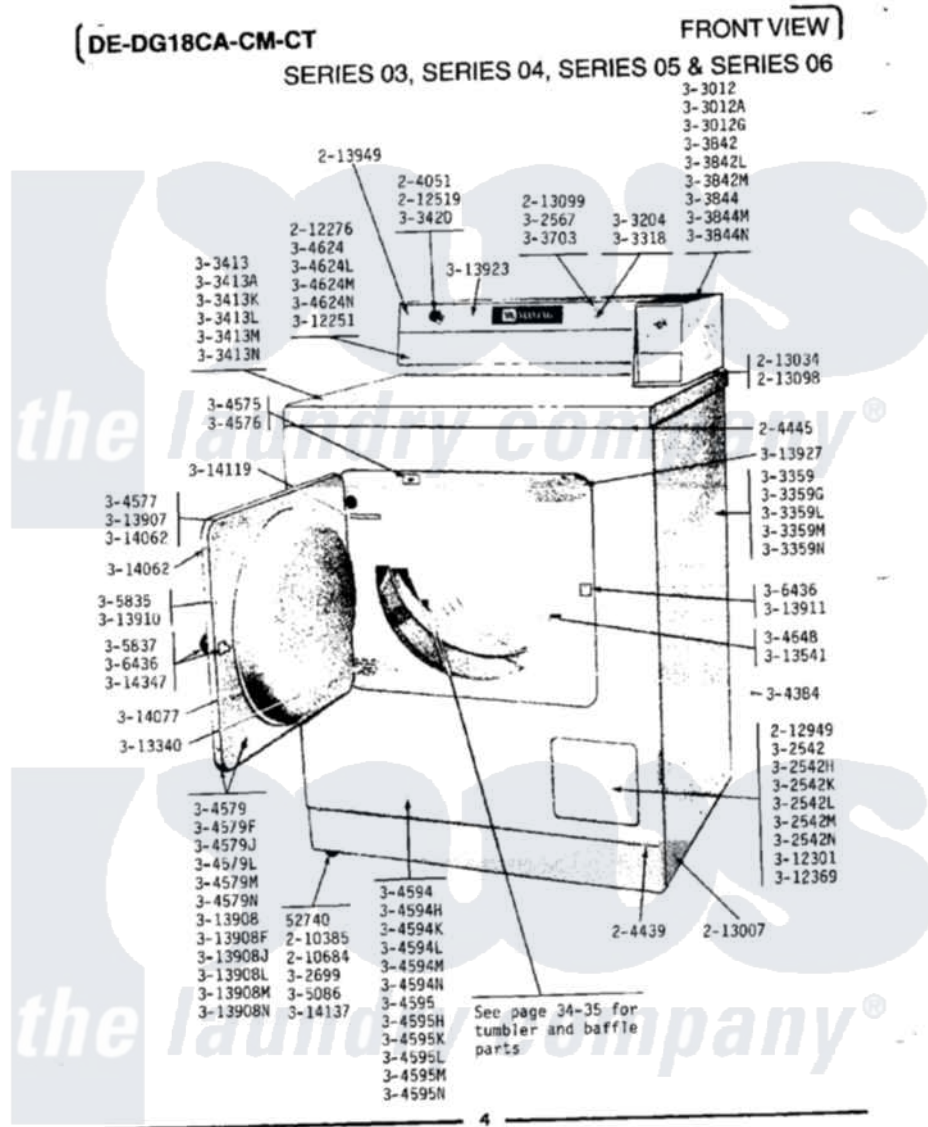

Maytag LDG18CM 02 - FRONT VIEW (SERIES 03)

Maytag Residential Maytag LDG18CM Dryer Parts Parts Diagram 02 - FRONT VIEW (SERIES 03)
 Click on the part number to view part

Item	Original Part Number	Replaced By	Status	Part Description
001	Y052740	62739		Nut, Lock
002	204051	22204051		Knob
003	204439			Screw And Fstner Assembly
004	204445			Screw And Fastener Assembly
005	210385			Lock Nut For Adjustable Leg
006	210684			Foot, Adjustable Leg
007	212276	W10116760		Screw
008	212519	488234		Screw 8-32 X 1/4
009	212949	22001866		Screw, Relay
010	213007			Xfor Cabinet See Cabinet, Back
011	NLA		Not Available	GASKET UNDER CONTROL CENTER
012	213099			Lens For Control Panel
013	213949			Screw, No.8-18 X 5/16 Inch
014	NLA		Not Available	ACCESS DOOR (WHITE)
015	NLA		Not Available	ACCESS DOOR-ALMOND