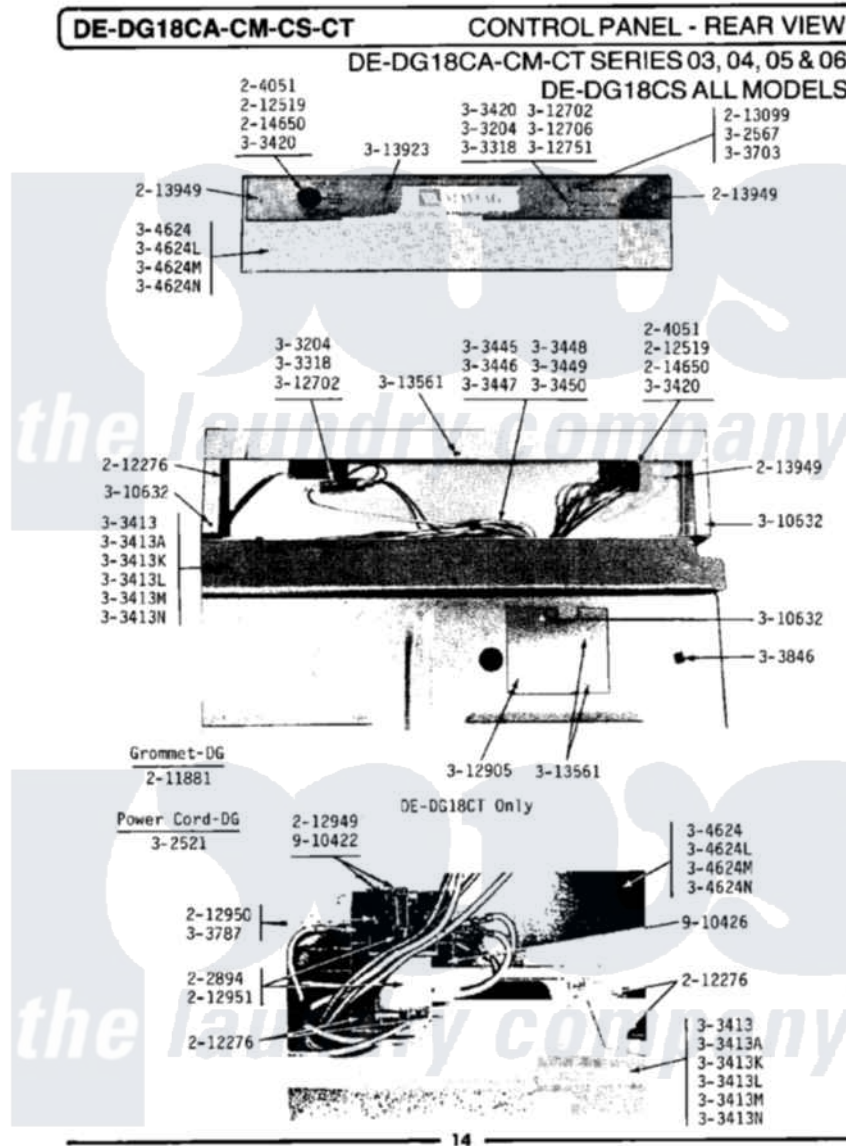

Maytag LDG18CM 05 - CONTROL PANEL

Maytag Residential Maytag LDG18CM Dryer Parts Parts Diagram 05 - CONTROL PANEL
 Click on the part number to view part

Item	Original Part Number	Replaced By	Status	Part Description
001	204051	22204051		Knob
002	211881			Grommet, Cord Part Not Used-Gas Models Only
003	212276	W10116760		Screw
004	212519	488234		Screw 8-32 X 1/4
005	212949	22001866		Screw, Relay
006	212950	M0227520		Screw-Tc No.6-32 X 13/16", Preform SwiTch
007	212951			Screw, No.6-32 X 1/4 Inch
008	213099			Lens For Control Panel
009	213949			Screw, No.8-18 X 5/16 Inch
010	214650			Screw For 2-4051 Knob
011	302521		Not Available	CORD, POWER PART NOT USED-GAS MODELS ONLY
012	Y303204			Start Switch With Nuts
013	NLA		Not Available	TOP COVER-WHITE
014	NLA		Not Available	TOP COVER-ALMOND

015	NLA		Not Available	TOP COVER-HARVEST WHEAT
016	Y303420		Not Available	SELECTOR SWITCH
017	Y303445		Not Available	MAIN WIRE HARNESS
018	Y303703			Pilot Light
019	NLA		Not Available	SCREW & WASHER ASSY.
020	NLA		Not Available	CONTROL COVER-WHITE
021	NLA		Not Available	CONTROL COVER-ALMOND
022	NLA		Not Available	CONTROL COVER-HARVEST WHEAT
023	Y310632	1163839		Screw
024	Y311423	489483		Screw 10-32 X 1/2
025	NLA		Not Available	BACK FOR CONTROL PANEL
026	Y312702			Knurled Nut, Start Switch
027	Y312706	422617		Nut
028	312751			Lockwasher, Start Switch
029	Y312905		Not Available	COVER, TERMINAL
030	Y313561			Screw---NA
031	NLA		Not Available	CONTROL PANEL