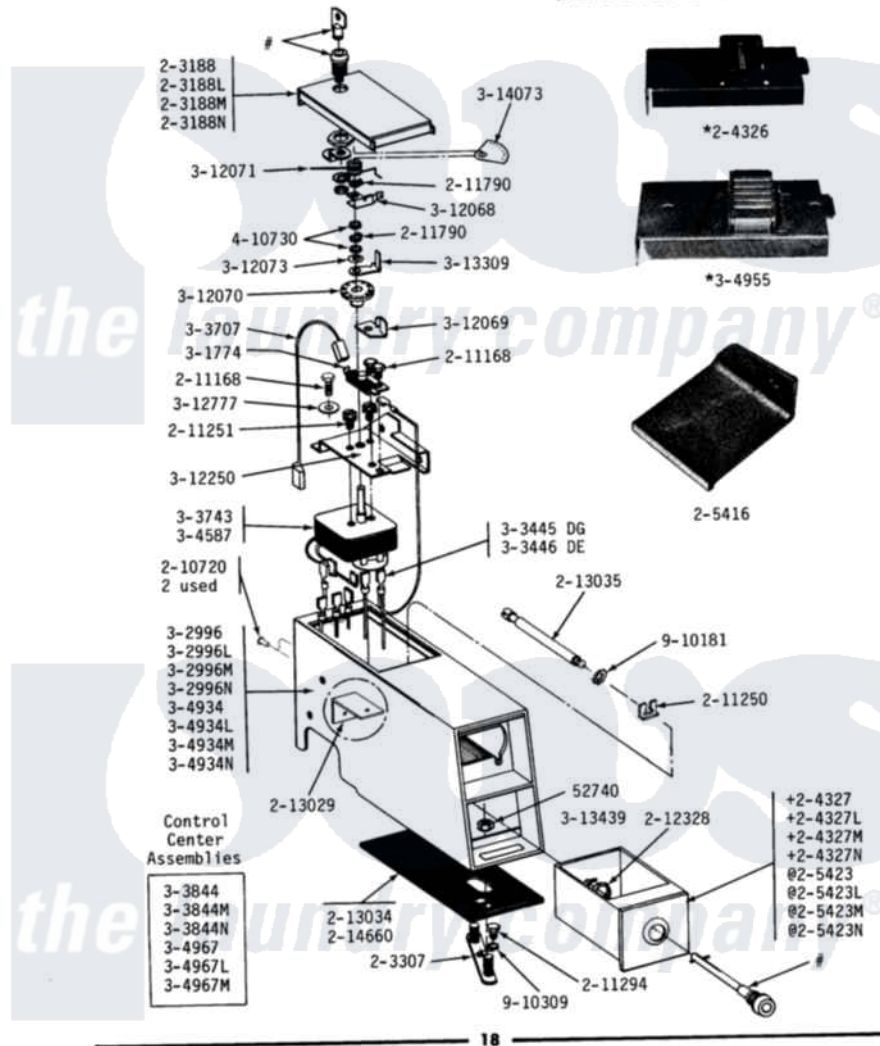

# Maytag LDG18CM 06 - CM CONTROL CENTER

**DE-DG18CM-CS** **CM-CS CONTROL CENTER**  
 DE-DG18CM ORIGINAL, SERIES 01, 02, 03 & 04  
 DE-DG18CS ALL MODELS

Maytag Residential Maytag LDG18CM Dryer Parts Parts Diagram 06 - CM CONTROL CENTER  
 Click on the part number to view part

Item	Original Part Number	Replaced By	Status	Part Description
001	Y052740	<a href="#">62739</a>		Nut, Lock
002	203188		Not Available	TIMER ACCESS DOOR (WHT)
003	203188L		Not Available	ACCESS DOOR-ALMOND
004	203188M		Not Available	ACCESS DOOR-HARVEST WHEAT
005	NLA		Not Available	MTG. STRAP---NA
006	NLA		Not Available	COIN DROP ASSEMBLY
007	NLA		Not Available	COIN BOX-WHITE---NA
008	NLA		Not Available	COIN BOX-ALMOND
009	NLA		Not Available	COIN BOX - HARVEST WHEAT
010	<a href="#">205416</a>			Guard For Coin Box
011	205423	<a href="#">208883</a>		Coin Box K
012	205423L	<a href="#">208883</a>		Coin Box K
013	205423M	<a href="#">208883</a>		Coin Box K
014	<a href="#">210720</a>			Rivet, Bearing To Tumbler Frnt