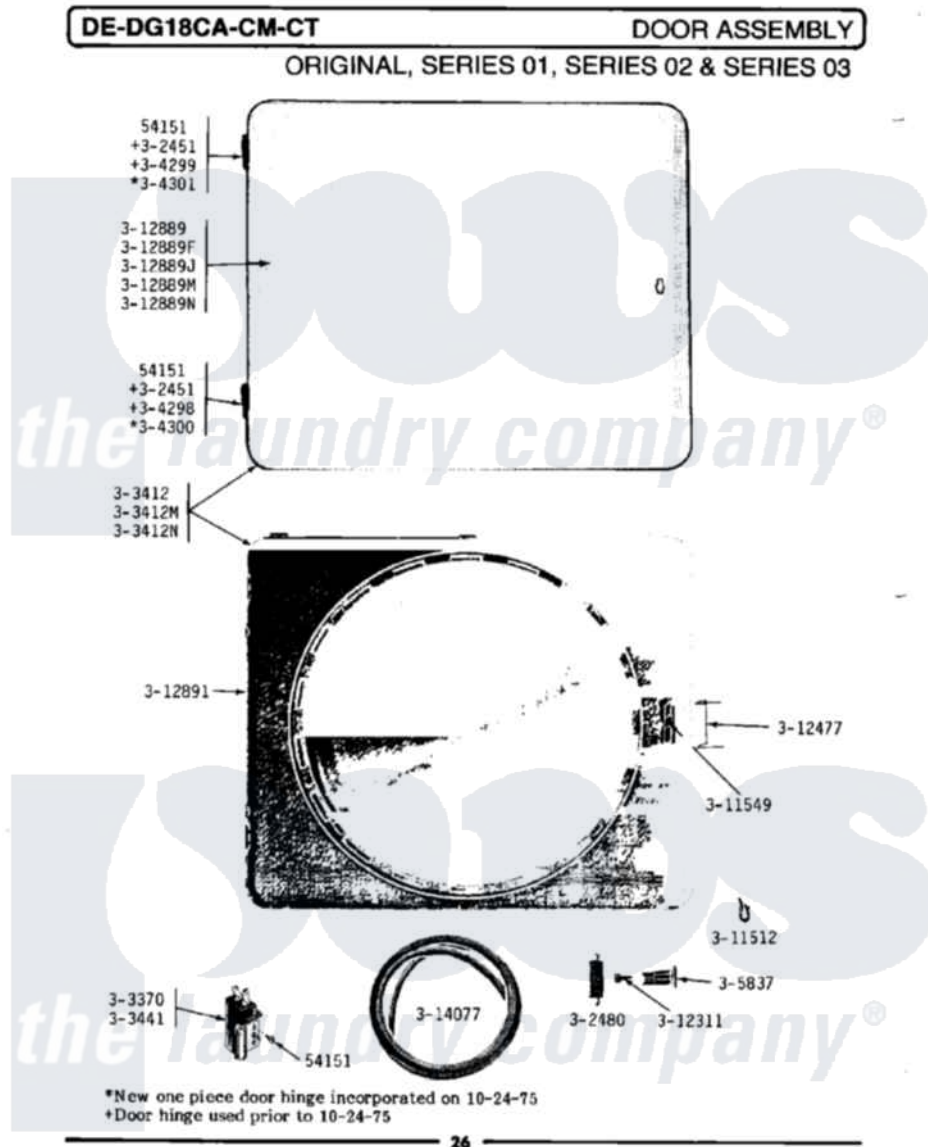

Maytag LDG18CM 08 - DOOR ASSEMBLY

Maytag [Residential Maytag LDG18CM Dryer Parts](#) Parts Diagram 08 - DOOR ASSEMBLY
 Click on the part number to view part

Item	Original Part Number	Replaced By	Status	Part Description
001	NLA		Not Available	SCREW, No.4-40 X 1/4
002	NLA		Not Available	HINGE ASSEMBLY---N
003	NLA		Not Available	LATCH
004	NLA		Not Available	DOOR COMPLETE-WHITE
005	NLA		Not Available	DOOR COMPLETE-HARVEST WHEAT
006	Y303441		Not Available	DOOR SWITCH
007	Y304298			Hinge - Lower
008	NLA		Not Available	HINGE - UPPER
009	NLA		Not Available	HINGE - LOWER
010	NLA		Not Available	HINGE - UPPER
011	NLA		Not Available	KNOB AND SCREW
012	NLA		Not Available	FASTENER
013	NLA		Not Available	WIRE CLIP
014	NLA		Not Available	SCREW---NA
015	NLA		Not Available	MAGNETIC LATCH RETAINER

016	NLA	Not Available	DOOR PANEL-WHITE
017	NLA	Not Available	DOOR PANEL-HAVEST WHEAT
018	Y312891	Not Available	DOOR LINER - INNER HALF
019	314077		Door Seal