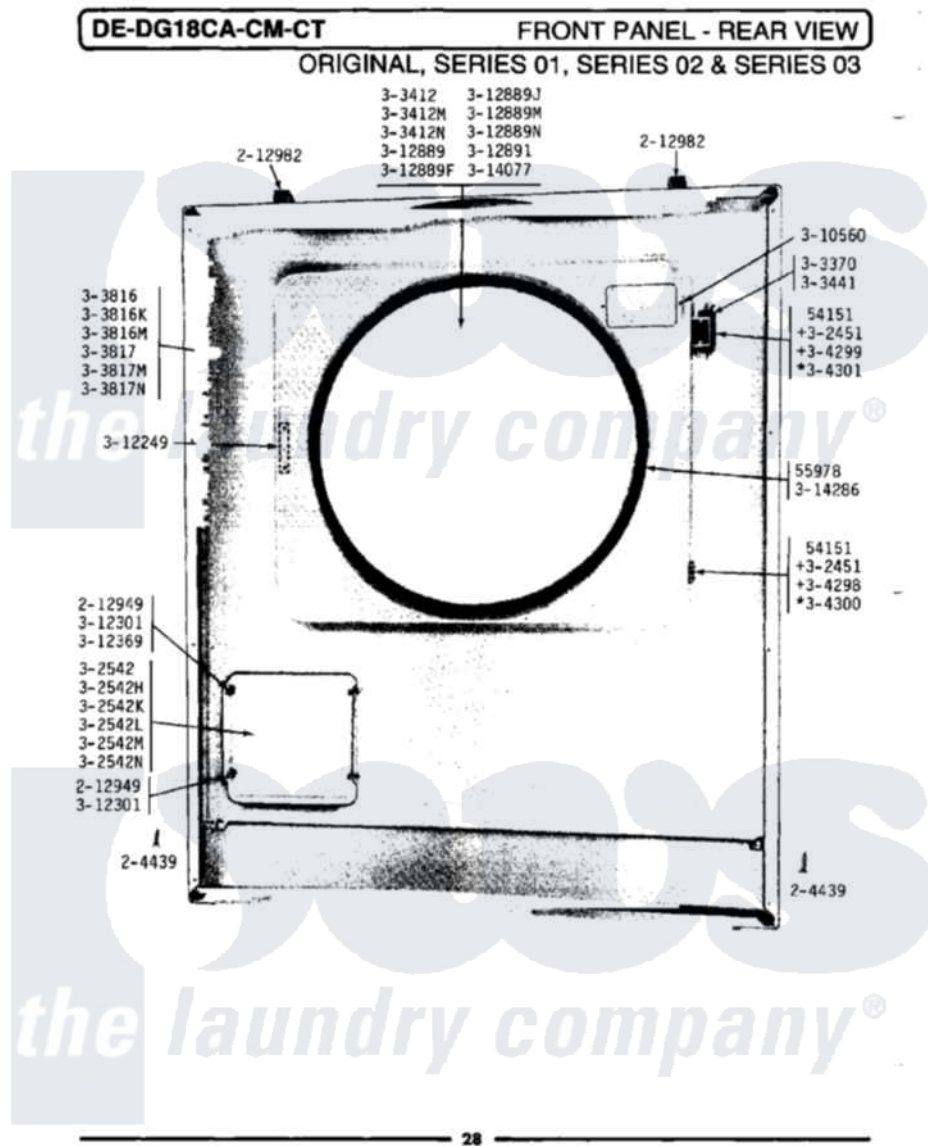

Maytag LDG18CM 09 - FRONT PANEL-REAR VIEW

Maytag Residential Maytag LDG18CM Dryer Parts Parts Diagram 09 - FRONT PANEL-REAR VIEW
 Click on the part number to view part

Item	Original Part Number	Replaced By	Status	Part Description
001	NLA		Not Available	SCREW, No.4-40 X 1/4
002	Y055978			Rubber Adhesive, 2 Oz Tube
003	204439			Screw And Fstner Assembly
004	212949	22001866		Screw, Relay
005	212982	22001650		Fastener, Spring
006	NLA		Not Available	HINGE ASSEMBLY----N
007	NLA		Not Available	ACCESS DOOR (WHITE)
008	NLA		Not Available	ACCESS DOOR-ALMOND
009	NLA		Not Available	DOOR COMPLETE-WHITE
010	NLA		Not Available	DOOR COMPLETE-HARVEST WHEAT
011	Y303441		Not Available	DOOR SWITCH
012	NLA		Not Available	FRONT PANEL-WHITE
013	NLA		Not Available	FRONT PANEL-HARVEST WHEAT
014	Y304298			Hinge - Lower
015	NLA		Not Available	HINGE - UPPER

016	NLA	Not Available	HINGE - LOWER
017	NLA	Not Available	HINGE - UPPER
018	310560	74004005	Screw, 6-32 X 5/16"
019	NLA	Not Available	STRIKE PLATE
020	NLA	Not Available	BUSHING FOR ACCESS STUD
021	312369		Sleeve, Access Panel Stud Part Not Used
022	NLA	Not Available	DOOR PANEL-WHITE
023	NLA	Not Available	DOOR PANEL-WHITE
024	NLA	Not Available	DOOR PANEL-HAVEST WHEAT
025	Y312891	Not Available	DOOR LINER - INNER HALF
026	Y313340		LABEL, LINT SCREEN INSTRUCTION
027	Y313927		INSTRUCTION LABEL
028	314077		Door Seal
029	NLA	Not Available	GAS IGNITION LABEL
030	314286		Seal For Front Panel