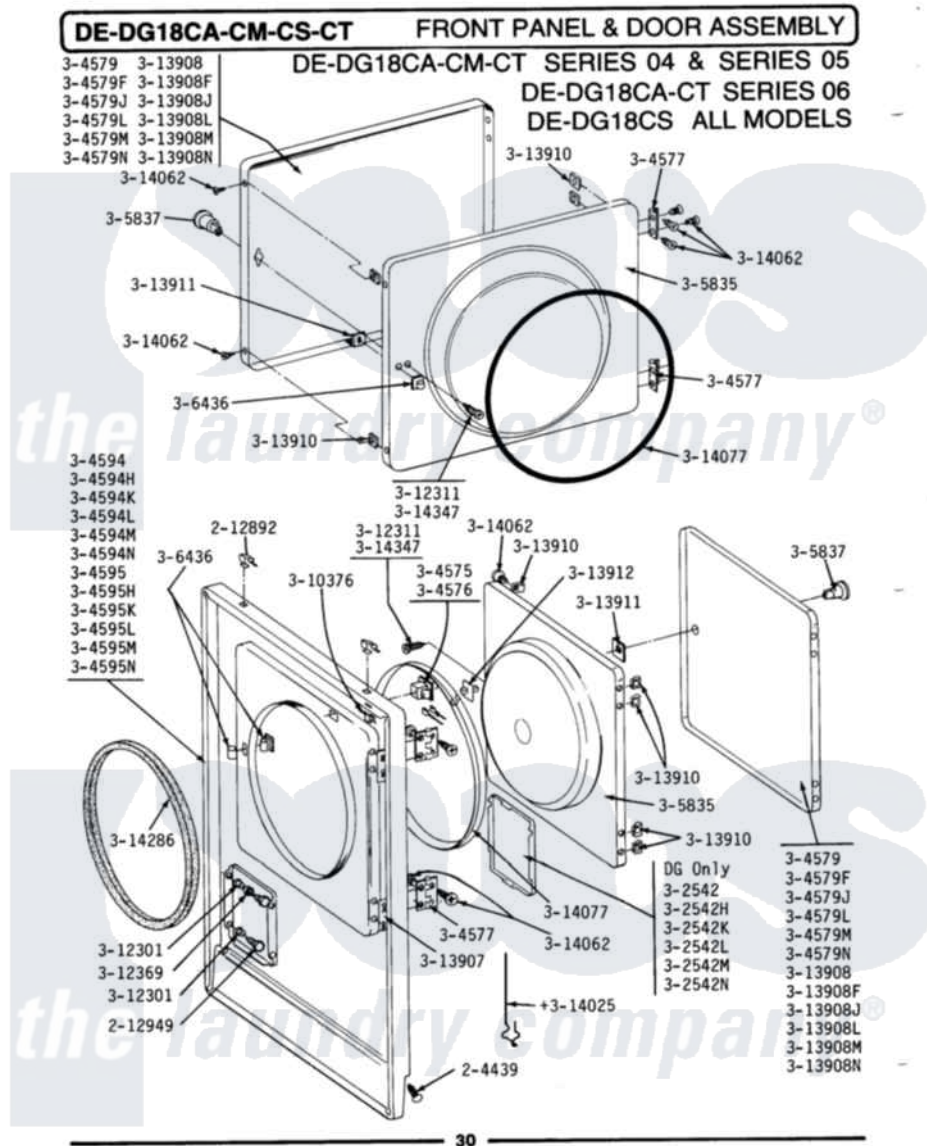

# Maytag LDG18CM 10 - FRONT PANEL & DOOR ASSEMBLY

Maytag Residential Maytag LDG18CM Dryer Parts Parts Diagram 10 - FRONT PANEL & DOOR ASSEMBLY  
 Click on the part number to view part

Item	Original Part Number	Replaced By	Status	Part Description
001	<a href="#">204439</a>			Screw And Fstner Assembly
002	212949	<a href="#">22001866</a>		Screw, Relay
003	212982	<a href="#">22001650</a>		Fastener, Spring
004	NLA		Not Available	ACCESS DOOR (WHITE)
005	NLA		Not Available	ACCESS DOOR-ALMOND
006	NLA		Not Available	ACCESS DOOR-HARVEST WHEAT
007	Y304575	<a href="#">W10169313</a>		Switch-Dor
008	Y304577	<a href="#">33001230</a>		Hinge, Door
009	Y304579			DOOR (WHT)
010	NLA		Not Available	DOOR-ALMOND
011	NLA		Not Available	DOOR-HARVEST WHEAT
012	NLA		Not Available	FRONT PANEL-WHITE
013	NLA		Not Available	FRONT PANEL-ALMOND
014	NLA		Not Available	FRONT PANEL-HARVEST WHEAT
015	NLA		Not Available	INNER DOOR WITH KNOB &

015	NLA	Not Available	SCRE
016	NLA	Not Available	KNOB AND SCREW
017	<a href="#">306436</a>		Door Latch Kit--W
018	<a href="#">Y310376</a>		Clip, Door Switch Harness
019	NLA	Not Available	BUSHING FOR ACCESS STUD
020	NLA	Not Available	SCREW----NA
021	<a href="#">312369</a>		Sleeve, Access Panel Stud Part Not Used
022	Y313340		LABEL, LINT SCREEN INSTRUCTION
023	<a href="#">Y313907</a>		Fastener, Twin
024	Y313908		DOOR PANEL-WHITE
025	NLA	Not Available	DOOR PANEL-ALMOND
026	NLA	Not Available	DOOR PANEL-HARVEST WHEAT
027	<a href="#">Y313910</a>		Clip, Door Liner To Outer Panel
028	<a href="#">Y313911</a>		Door Strike Retainer
029	Y313927		INSTRUCTION LABEL
030	<a href="#">Y314025</a>		Latch For Access Door
031	<a href="#">Y314062</a>		Screw, Door Hinge And Panel
032	<a href="#">314077</a>		Door Seal
033	NLA	Not Available	GAS IGNITION LABEL
034	<a href="#">314286</a>		Seal For Front Panel
035	NLA	Not Available	SCREW FOR DOOR KNOB----NA