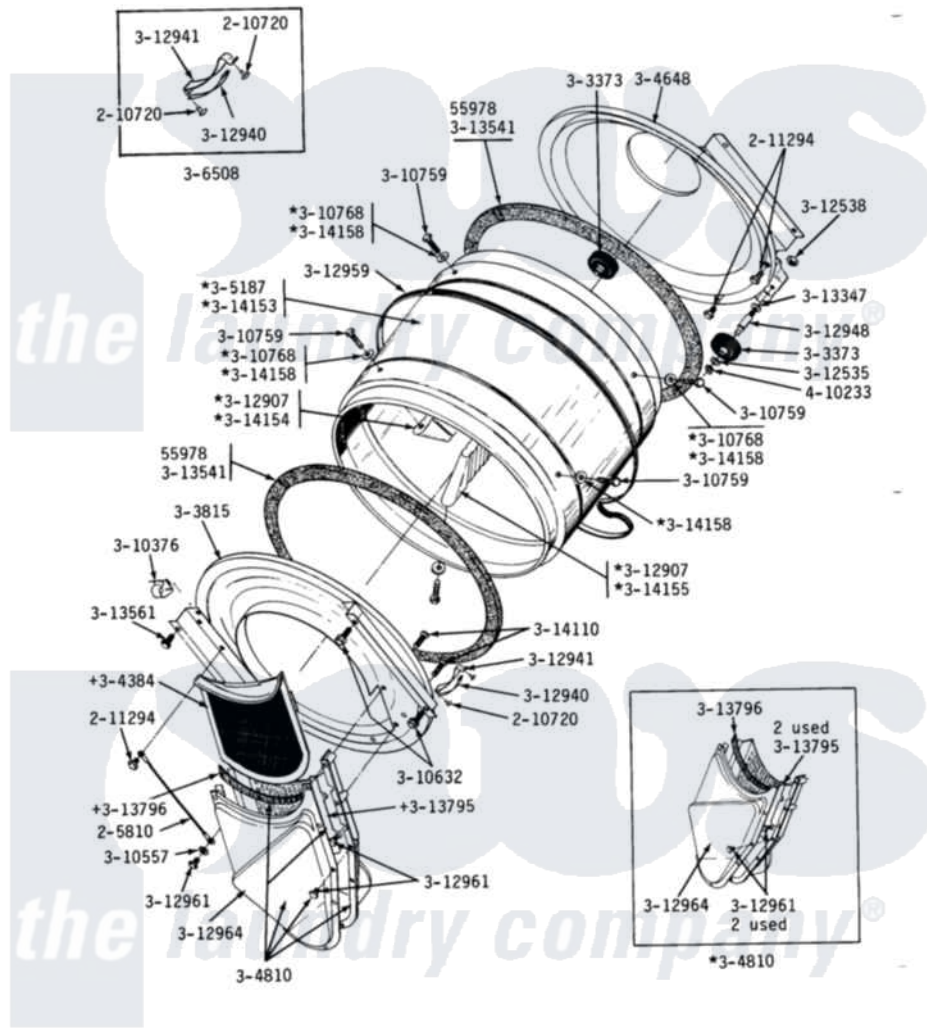

Maytag LDG18CM 12 - LINT SCREEN, TUMBLER (FRONT & BACK)

DE-DG18CA-CM-CS-CT LINT SCREEN, TUMBLER, TUMBLER FRONT & TUMBLER BACK

Maytag Residential Maytag LDG18CM Dryer Parts Parts Diagram 12 - LINT SCREEN, TUMBLER (FRONT & BACK)
Click on the part number to view part

Item	Original Part Number	Replaced By	Status	Part Description
001	Y053241			Set Screw, Motor Pulley
002	Y055978			Rubber Adhesive, 2 Oz Tube
003	205810			Wire, Ground
004	210720			Rivet, Bearing To Tumbler Frnt
005	211294	90767		Screw, 8A X 3/8 HeX Washer Head Tapping
006	Y303373	12001541		Drum Roller/Washer Assembly--W
007	Y303815	33001231		Front- Tumbler
008	Y304244			Motor Pulley With Set Screw
009	Y304384	33001003		Screen, Lint
010	Y304648	33001106		Back, Tumbler
011	Y304810		Not Available	OUTLET DUCT ASSEMBLY---S
012	Y305185	6-3051850		Pulley- MO
013	305187		Not Available	TUMBLER W/BAFFLES
014	306508			Tumbler Bearing Kit ---W

015	NLA	Not Available	SEAL
016	310557		Washer
017	Y310632	1163839	Screw
018	Y310759		Screw, Tumbler Baffles
019	NLA	Not Available	WASHER
020	312535		Washer, Vault Mounting Brk.
021	312538	33001443	Nut, Hex
022	Y312907		Tumbler Baffle
023	312940	306508	Tumbler Bearing Kit ---W
024	312941	306508	Tumbler Bearing Kit ---W
025	Y312948	6-3129480	Shaft- Tumbler
026	Y312959		Poly "V" Belt For Tumbler
027	Y312961	W10116751	Screw
028	Y312964	Not Available	OUTLET DUCT - OUTER HALF
029	Y313347	312535	Washer, Vault Mounting Brk.
030	Y313541	33313541	Seal- Tumbler
031	Y313561		Screw---NA
032	Y313795		Guide For Lint Screen
033	Y313796		Lint Seal
034	Y314110	33002917	Screw, No.10-16
035	Y314153	Not Available	TUMBLER No.
036	NLA	Not Available	TUMBLER BAFFLE - SHORT
037	314155	33001004	Baffle, Tall
038	314158		Washer, Baffle To Tumbler
039	410233	9703438	Ring-Retrn