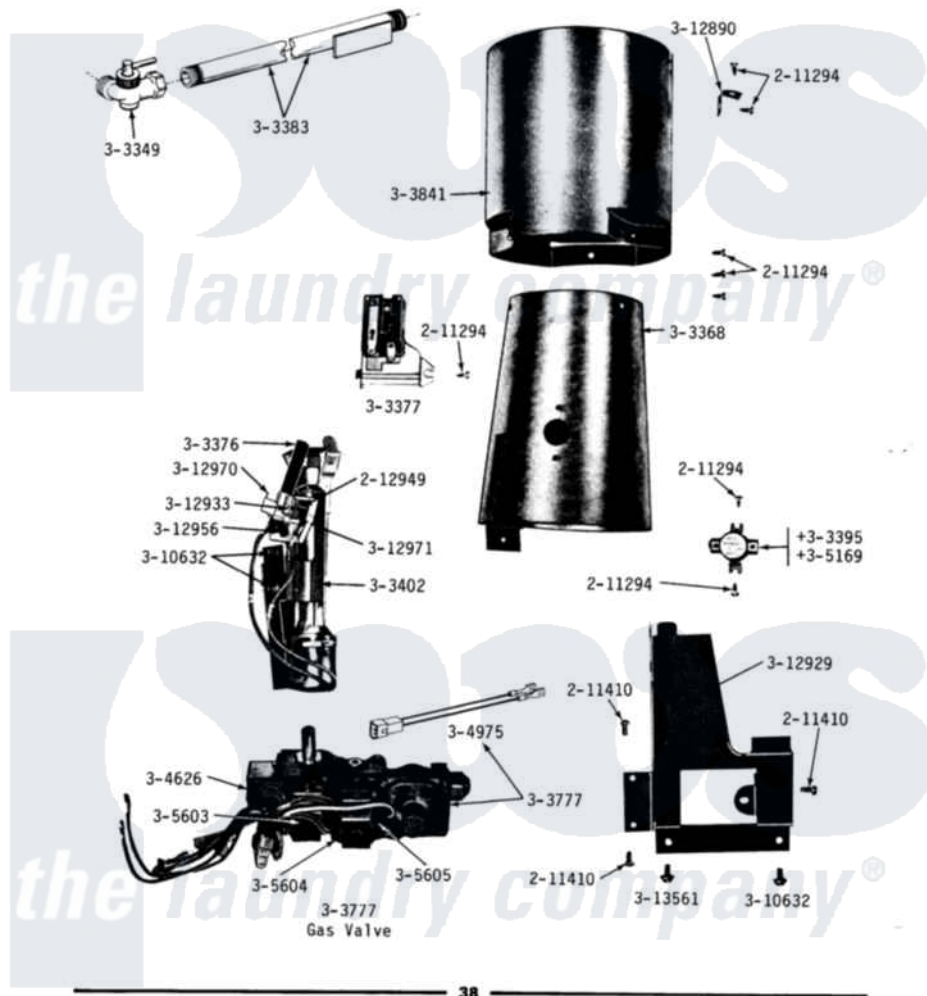

Maytag LDG18CM 14 - GAS VALVE, BURNER & COMBUSTION CONE

DG18CA-CM-CS-CT
GAS VALVE, BURNER & COMBUSTION CONE
 DG18CA-CM-CT ORIGINAL, SERIES 01, 02, 03 & 04
 DG18CS ORIGINAL

Maytag [Residential Maytag LDG18CM Dryer Parts](#) Parts Diagram 14 - GAS VALVE, BURNER & COMBUSTION CONE
 Click on the part number to view part

Item	Original Part Number	Replaced By	Status	Part Description
001	211294	90767		Screw, 8A X 3/8 HeX Washer Head Tapping
002	NLA		Not Available	SCREW, HEX HD No.8 X 3/8 INCH
003	212949	22001866		Screw, Relay
004	NLA		Not Available	SCREW ASSM - BLUE BLOCK OPE
005	Y303349			Angle Shut-Off, Gas Valve
006	Y303368			Cone, Combustion
007	303376	4392003		Ignitor
008	Y303377	338906		Radiant, Sensor
009	Y303383	33001735		Pipe And Bracket Assembly Series 18 Not Needed Use Vavle
010	303395			Thermostat, Hi-Limit
011	Y303402			Burner Assembly NA
012	Y303777	W10116794		Gas Valve
013	Y303779			Conversion Kit

014	Y303841		Cone, Extension
015	Y304626		Side Coil
016	304975		Gas Valve Harness
017	305169		Thermostat, Hi-Limit Gas
018	305603		Secondary Coil
019	305604		Holding Coil
020	305605		Booster Coil
021	Y310632	1163839	Screw
022	Y312890		Retainer, Heater Chamber
023	312929		Gas Valve Bracket
024	NLA	Not Available	CLIP FOR IGNITER, RIGHT-HAN
025	312956		Screw-Igniter And Clip Mount
026	NLA	Not Available	CLIP FOR IGNITER, LEFT-HAND
027	Y312971		Insulator For Igniter Mount
028	NLA	Not Available	MAIN BURNER ORIFICE - LPG
029	NLA	Not Available	INTERNAL ORIFICE - LPG
030	313366		Main Burner Orifice-Ext-NAT
031	313367		Main Burner Orifice-Int-NAT
032	NLA	Not Available	MAIN BURNER ORIFICE (MFG)
033	Y313561		Screw----NA