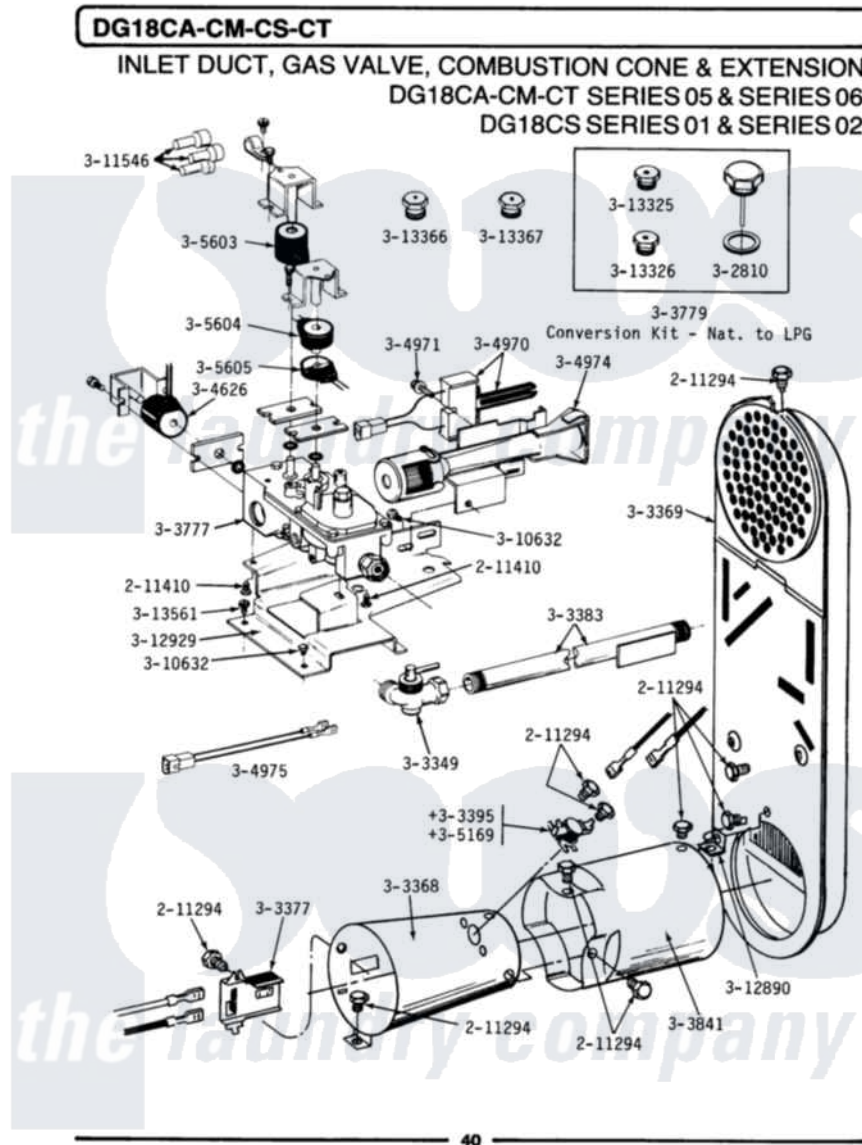

Maytag LDG18CM 15 - INLET DUCT, GAS VALVE, CONE & EXTENSION

Maytag [Residential Maytag LDG18CM Dryer Parts](#) Parts Diagram 15 - INLET DUCT, GAS VALVE, CONE & EXTENSION

[Click on the part number to view part](#)

Item	Original Part Number	Replaced By	Status	Part Description
001	211294	90767		Screw, 8A X 3/8 HeX Washer Head Tapping
002	NLA		Not Available	SCREW, HEX HD No.8 X 3/8 INCH
003	NLA		Not Available	SCREW ASSM - BLUE BLOCK OPE
004	Y303349			Angle Shut-Off, Gas Valve
005	Y303368			Cone, Combustion
006	Y303369			Inlet Duct Assembly
007	Y303377	338906		Radiant, Sensor
008	Y303383	33001735		Pipe And Bracket Assembly Series 18 Not Needed Use Vavle
009	303395			Thermostat, Hi-Limit
010	Y303777	W10116794		Gas Valve
011	Y303779			Conversion Kit
012	Y303841			Cone, Extension
013	Y304626			Side Coil

014	304970	4391996	Ignitor
015	304971		Screw Note: Screw, Igniter
016	304974	33002793	Burner Assembly
017	304975		Gas Valve Harness
018	305169		Thermostat, Hi-Limit Gas
019	305603		Secondary Coil
020	305604		Holding Coil
021	305605		Booster Coil
022	Y310632	1163839	Screw
023	311546	911445	Wire Connector
024	Y312890		Retainer, Heater Chamber
025	312929		Gas Valve Bracket
026	NLA	Not Available	MAIN BURNER ORIFICE - LPG
027	NLA	Not Available	INTERNAL ORIFICE - LPG
028	313366		Main Burner Orifice-Ext-NAT
029	313367		Main Burner Orifice-Int-NAT
030	Y313561		Screw---NA