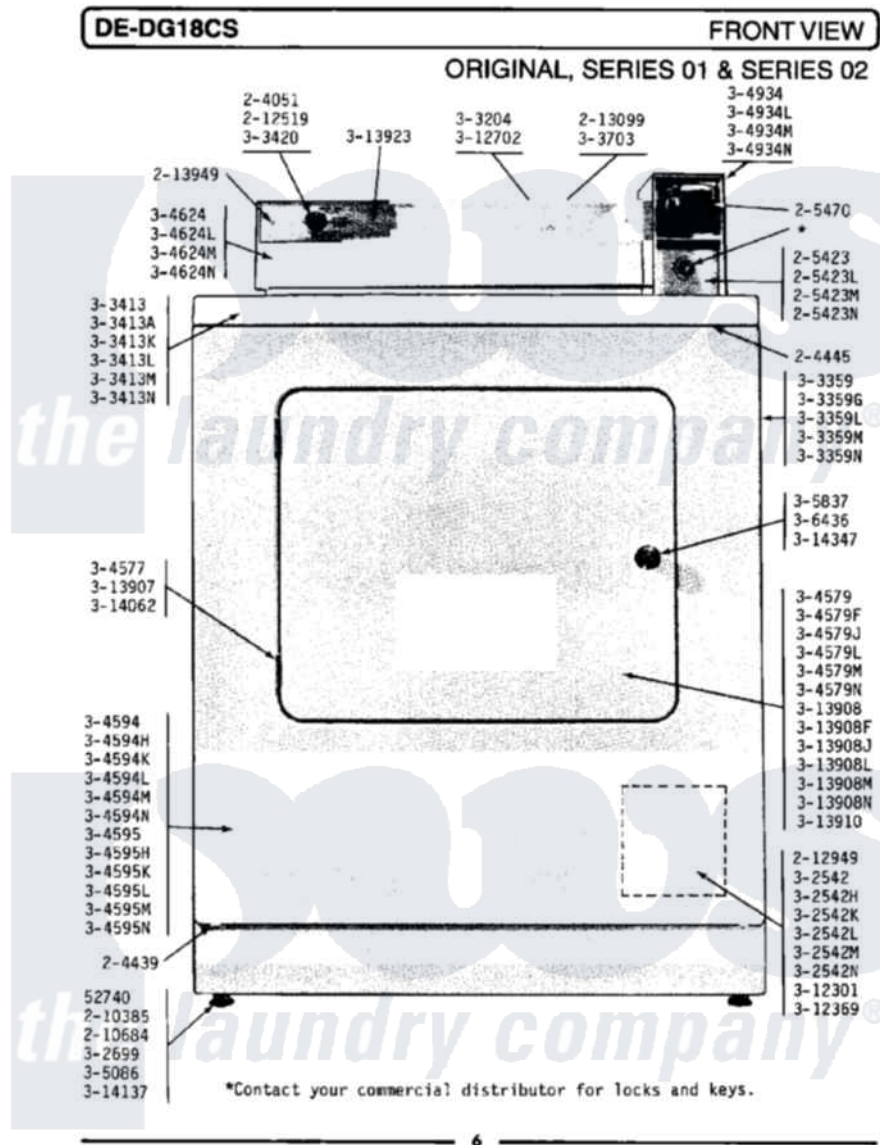

Maytag LDG18CS 01 - FRONT VIEW

Maytag [Residential Maytag LDG18CS Dryer Parts](#) Parts Diagram 01 - FRONT VIEW
 Click on the part number to view part

Item	Original Part Number	Replaced By	Status	Part Description
001	Y052740	62739		Nut, Lock
002	204051	22204051		Knob
003	204439			Screw And Fstner Assembly
004	204445			Screw And Fastener Assembly
005	205423	208883		Coin Box K
006	205423L	208883		Coin Box K
007	205423M	208883		Coin Box K
008	NLA		Not Available	MAYTAG COIN SLIDE
009	210385			Lock Nut For Adjustable Leg
010	210684			Foot, Adjustable Leg
011	212519	488234		Screw 8-32 X 1/4
012	212949	22001866		Screw, Relay
013	213007			Xfor Cabinet See Cabinet, Back
014	213099			Lens For Control Panel
015	213949			Screw, No.8-18 X 5/16 Inch
016	NLA		Not Available	ACCESS DOOR (WHITE)