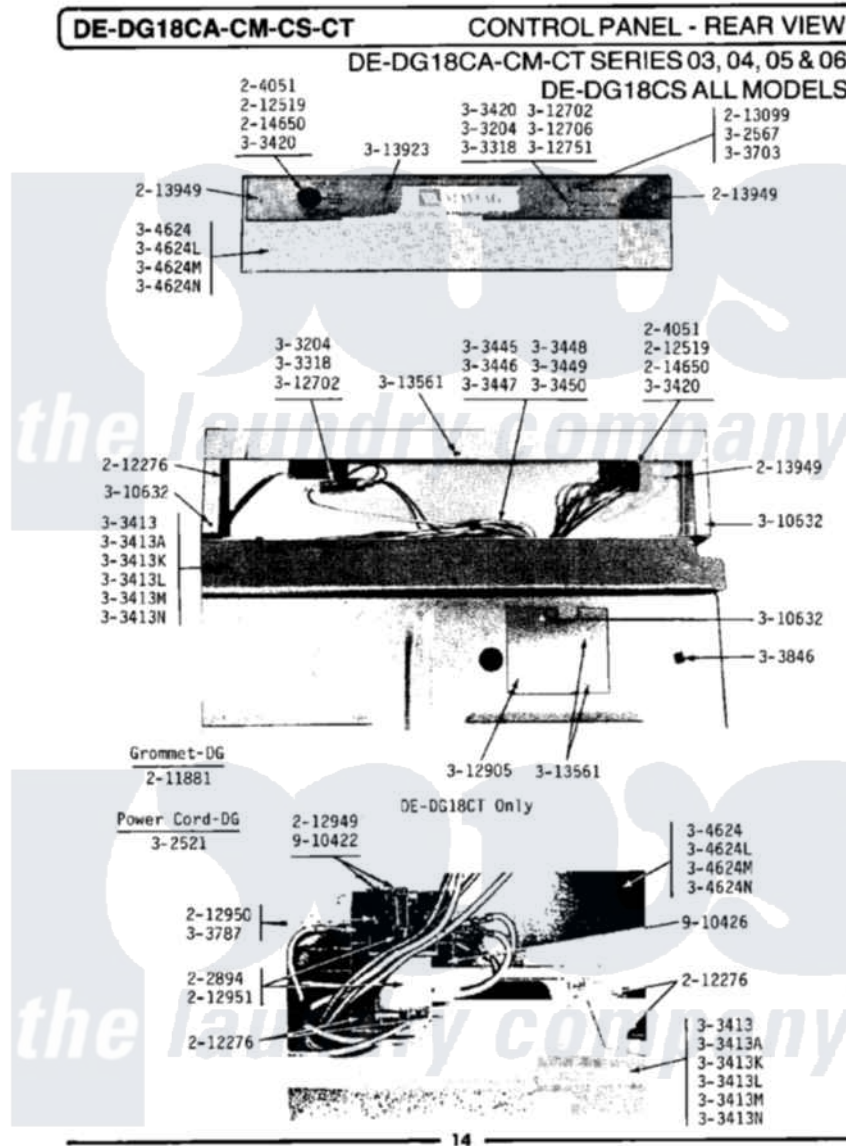

Maytag LDG18CS 03 - CONTROL PANEL-REAR VIEW

Maytag Residential Maytag LDG18CS Dryer Parts Parts Diagram 03 - CONTROL PANEL-REAR VIEW
 Click on the part number to view part

| Item | Original Part Number | Replaced By | Status | Part Description |
|------|-------------------------|---------------------------|---------------|---|
| 001 | 204051 | 22204051 | | Knob |
| 002 | 211881 | | | Grommet, Cord Part Not Used-Gas Models Only |
| 003 | 212276 | W10116760 | | Screw |
| 004 | 212519 | 488234 | | Screw 8-32 X 1/4 |
| 005 | 212949 | 22001866 | | Screw, Relay |
| 006 | 212950 | M0227520 | | Screw-Tc No.6-32 X 13/16", Preform SwiTch |
| 007 | 212951 | | | Screw, No.6-32 X 1/4 Inch |
| 008 | 213099 | | | Lens For Control Panel |
| 009 | 213949 | | | Screw, No.8-18 X 5/16 Inch |
| 010 | 214650 | | | Screw For 2-4051 Knob |
| 011 | 302521 | | Not Available | CORD, POWER PART NOT USED-GAS MODELS ONLY |
| 012 | Y303204 | | | Start Switch With Nuts |
| 013 | NLA | | Not Available | TOP COVER-WHITE |
| 014 | NLA | | Not Available | TOP COVER-ALMOND |