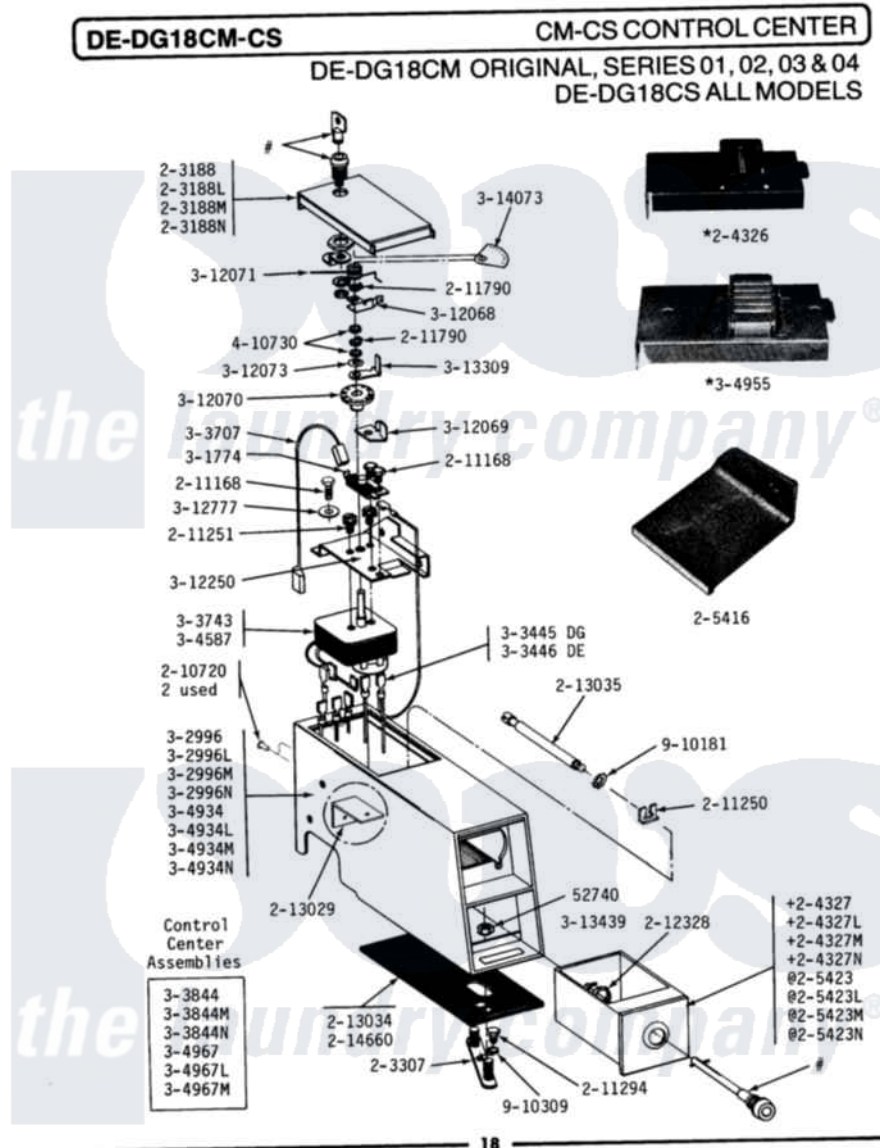

Maytag LDG18CS 04 - CS CONTROL CENTER

Maytag [Residential Maytag LDG18CS Dryer Parts](#) Parts Diagram 04 - CS CONTROL CENTER
 Click on the part number to view part

Item	Original Part Number	Replaced By	Status	Part Description
001	Y052740	62739		Nut, Lock
002	203188		Not Available	TIMER ACCESS DOOR (WHT)
003	203188L		Not Available	ACCESS DOOR-ALMOND
004	203188M		Not Available	ACCESS DOOR-HARVEST WHEAT
005	NLA		Not Available	MTG. STRAP---NA
006	NLA		Not Available	COIN DROP ASSEMBLY
007	NLA		Not Available	COIN BOX-WHITE---NA
008	NLA		Not Available	COIN BOX-ALMOND
009	NLA		Not Available	COIN BOX - HARVEST WHEAT
010	205416			Guard For Coin Box
011	205423	208883		Coin Box K
012	205423L	208883		Coin Box K
013	205423M	208883		Coin Box K
014	210720			Rivet, Bearing To Tumbler Frmt