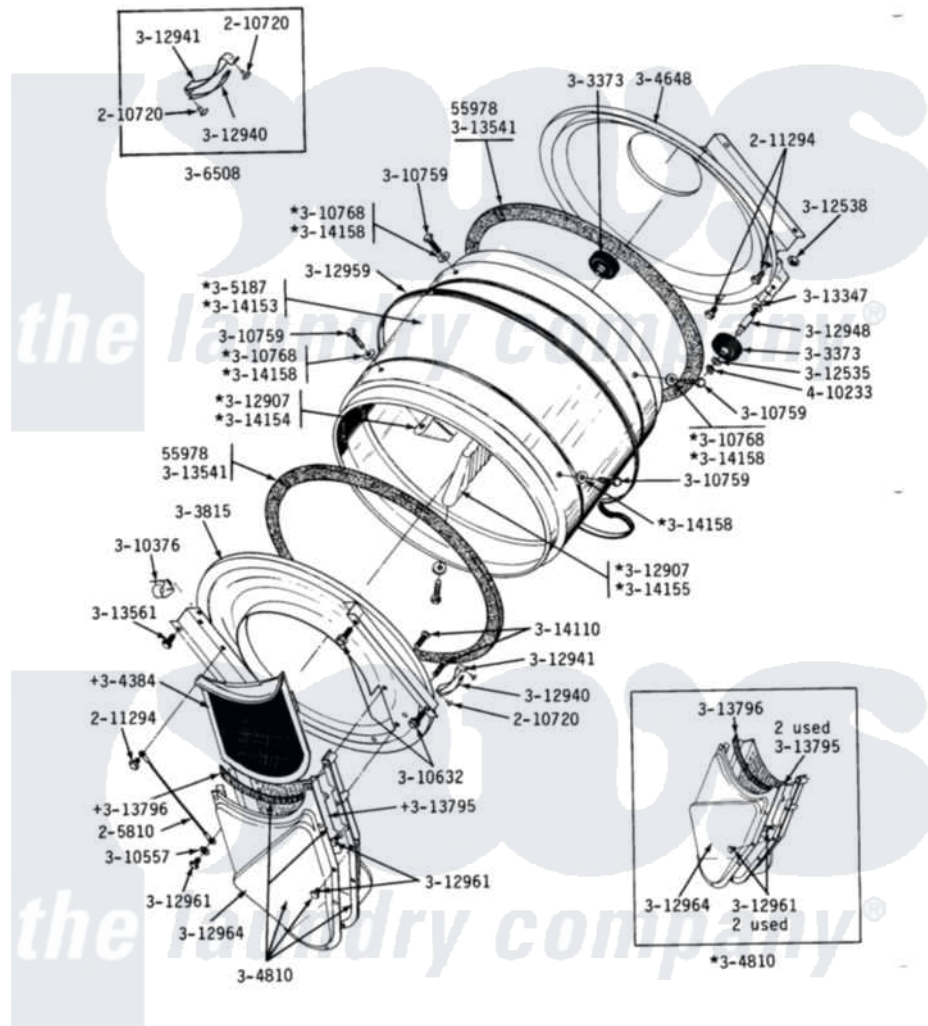

# Maytag LDG18CS 07 - LINT SCREEN, TUMBLER (FRONT & BACK)

## DE-DG18CA-CM-CS-CT LINT SCREEN, TUMBLER, TUMBLER FRONT & TUMBLER BACK

34

Maytag [Residential Maytag LDG18CS Dryer Parts](#) Parts Diagram 07 - LINT SCREEN, TUMBLER (FRONT & BACK)  
Click on the part number to view part

Item	Original Part Number	Replaced By	Status	Part Description
001	<a href="#">Y053241</a>			Set Screw, Motor Pulley
002	<a href="#">Y055978</a>			Rubber Adhesive, 2 Oz Tube
003	<a href="#">205810</a>			Wire, Ground
004	<a href="#">210720</a>			Rivet, Bearing To Tumbler Frnt
005	211294	<a href="#">90767</a>		Screw, 8A X 3/8 HeX Washer Head Tapping
006	Y303373	<a href="#">12001541</a>		Drum Roller/Washer Assembly--W
007	Y303815	<a href="#">33001231</a>		Front- Tumbler
008	<a href="#">Y304244</a>			Motor Pulley With Set Screw
009	Y304384	<a href="#">33001003</a>		Screen, Lint
010	Y304648	<a href="#">33001106</a>		Back, Tumbler
011	Y304810		Not Available	OUTLET DUCT ASSEMBLY---S
012	Y305185	<a href="#">6-3051850</a>		Pulley- MO
013	305187		Not Available	TUMBLER W/BAFFLES
014	<a href="#">306508</a>			Tumbler Bearing Kit ---W