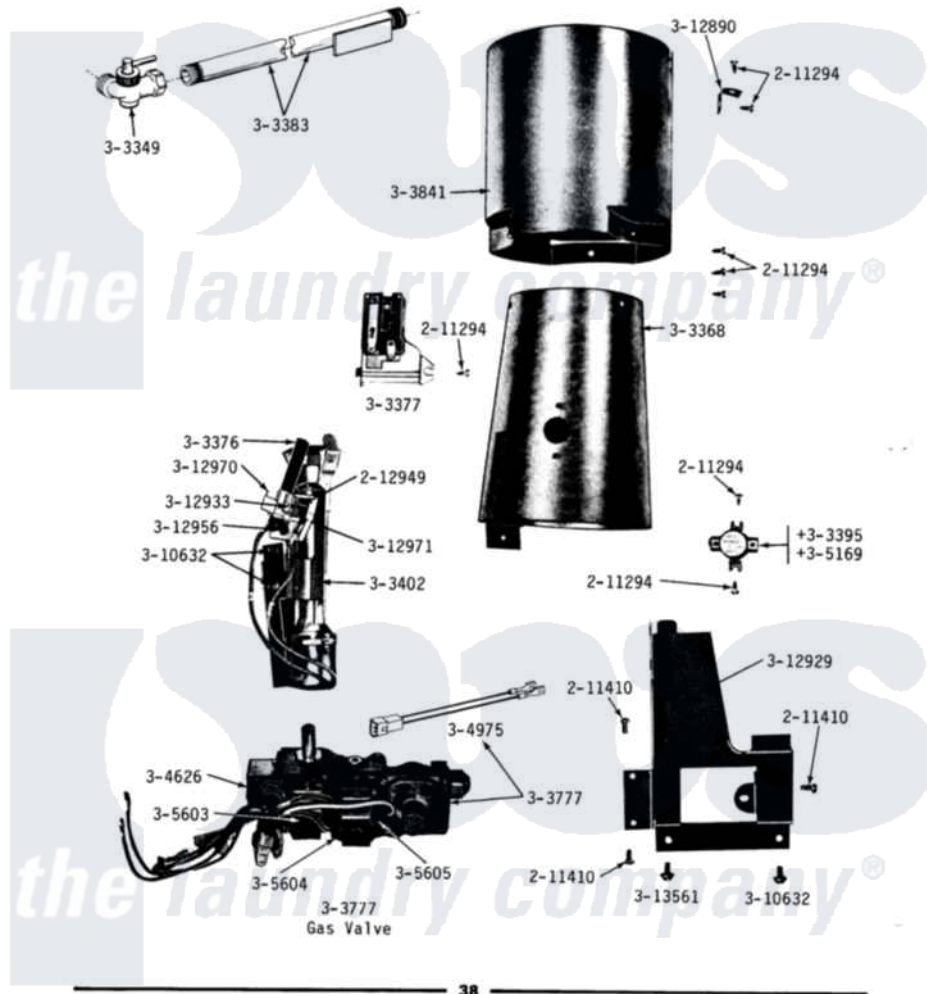

Maytag LDG18CS 09 - GAS VALVE, BURNER & COMBUSTION CONE

DG18CA-CM-CS-CT
GAS VALVE, BURNER & COMBUSTION CONE
 DG18CA-CM-CT ORIGINAL, SERIES 01, 02, 03 & 04
 DG18CS ORIGINAL

Maytag [Residential Maytag LDG18CS Dryer Parts](#) Parts Diagram 09 - GAS VALVE, BURNER & COMBUSTION CONE
 Click on the part number to view part

Item	Original Part Number	Replaced By	Status	Part Description
001	211294	90767		Screw, 8A X 3/8 HeX Washer Head Tapping
002	NLA		Not Available	SCREW, HEX HD No.8 X 3/8 INCH
003	212949	22001866		Screw, Relay
004	NLA		Not Available	SCREW ASSM - BLUE BLOCK OPE
005	Y303349			Angle Shut-Off, Gas Valve
006	Y303368			Cone, Combustion
007	303376	4392003		Ignitor
008	Y303377	338906		Radiant, Sensor
009	Y303383	33001735		Pipe And Bracket Assembly Series 18 Not Needed Use Vavle
010	303395			Thermostat, Hi-Limit
011	Y303402			Burner Assembly NA
012	Y303777	W10116794		Gas Valve
013	Y303779			Conversion Kit

014	Y303841		Cone, Extension
015	Y304626		Side Coil
016	304975		Gas Valve Harness
017	305169		Thermostat, Hi-Limit Gas
018	305603		Secondary Coil
019	305604		Holding Coil
020	305605		Booster Coil
021	Y310632	1163839	Screw
022	Y312890		Retainer, Heater Chamber
023	312929		Gas Valve Bracket
024	NLA	Not Available	CLIP FOR IGNITER, RIGHT-HAN
025	312956		Screw-Igniter And Clip Mount
026	NLA	Not Available	CLIP FOR IGNITER, LEFT-HAND
027	Y312971		Insulator For Igniter Mount
028	NLA	Not Available	MAIN BURNER ORIFICE - LPG
029	NLA	Not Available	INTERNAL ORIFICE - LPG
030	313366		Main Burner Orifice-Ext-NAT
031	313367		Main Burner Orifice-Int-NAT
032	NLA	Not Available	MAIN BURNER ORIFICE (MFG)
033	Y313561		Screw----NA