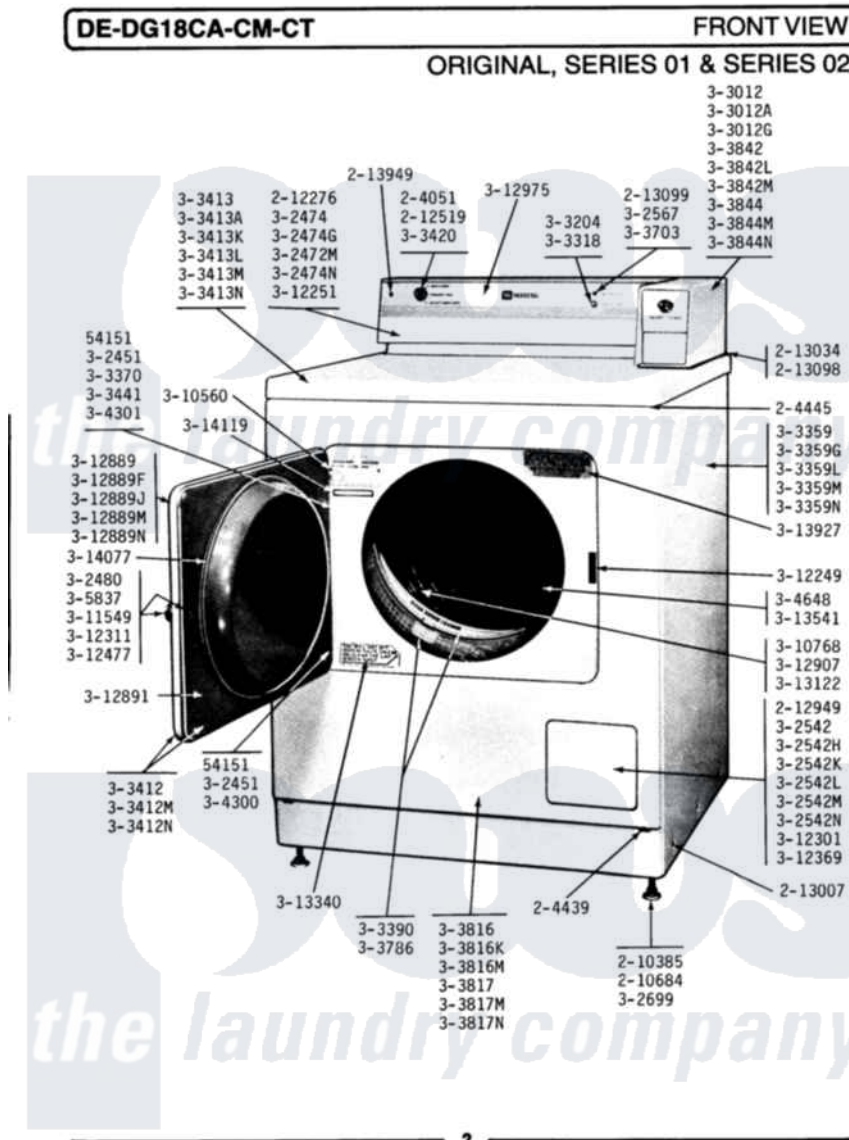

Maytag LDG18CT 01 - FRONT VIEW

Maytag Residential Maytag LDG18CT Dryer Parts Parts Diagram 01 - FRONT VIEW
 Click on the part number to view part

Item	Original Part Number	Replaced By	Status	Part Description
001	NLA		Not Available	SCREW, No.4-40 X 1/4
002	204051	22204051		Knob
003	204439			Screw And Fstner Assembly
004	204445			Screw And Fastener Assembly
005	210385			Lock Nut For Adjustable Leg
006	210684			Foot, Adjustable Leg
007	212276	W10116760		Screw
008	212519	488234		Screw 8-32 X 1/4
009	212949	22001866		Screw, Relay
010	213007			Xfor Cabinet See Cabinet, Back
011	NLA		Not Available	GASKET UNDER CONTROL CENTER
012	213099			Lens For Control Panel
013	213949			Screw, No.8-18 X 5/16 Inch
014	NLA		Not Available	HINGE ASSEMBLY----N
015	NLA		Not Available	CONTROL COVER-WHITE