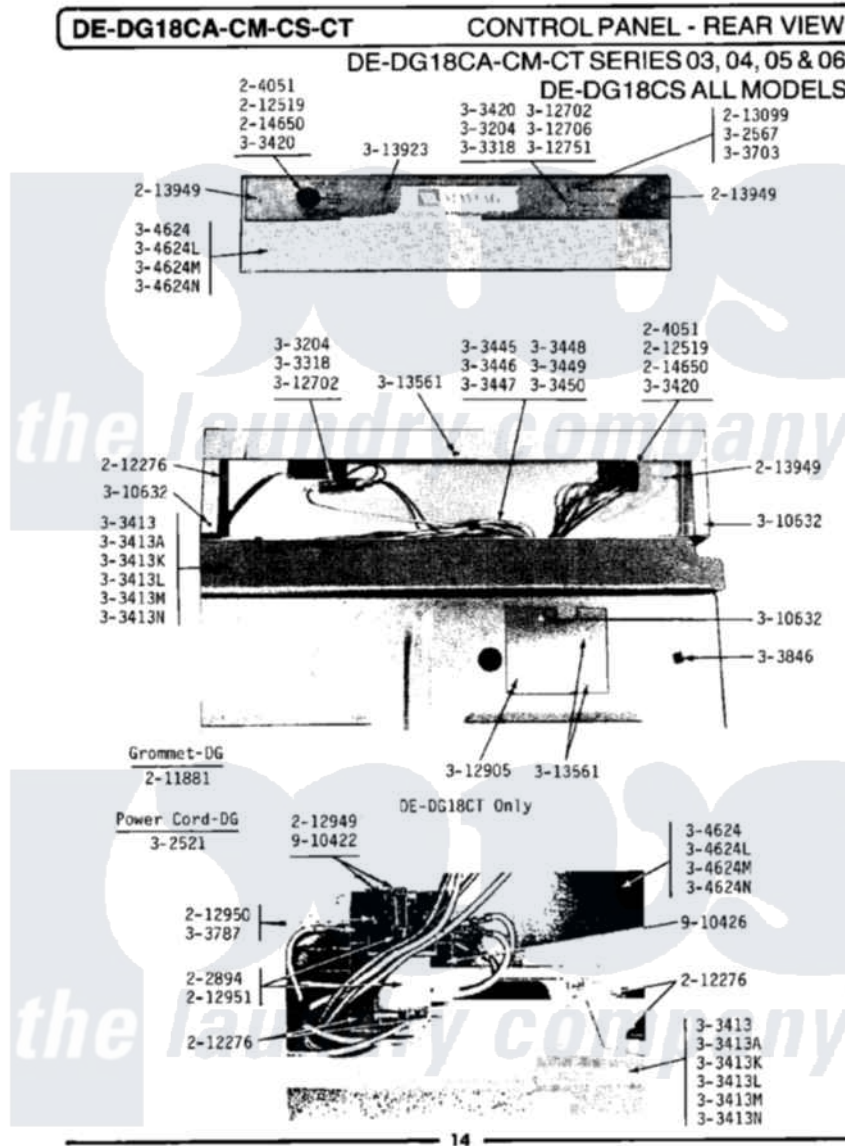

# Maytag LDG18CT 05 - CONTROL PANEL-REAR VIEW (SERIES 03)

Maytag Residential Maytag LDG18CT Dryer Parts Parts Diagram 05 - CONTROL PANEL-REAR VIEW (SERIES 03)  
 Click on the part number to view part

Item	Original Part Number	Replaced By	Status	Part Description
001	<a href="#">202894</a>			Solenoid For Relay Assembly
002	204051	<a href="#">22204051</a>		Knob
003	<a href="#">211881</a>			Grommet, Cord Part Not Used- Gas Models Only
004	212276	<a href="#">W10116760</a>		Screw
005	212519	<a href="#">488234</a>		Screw 8-32 X 1/4
006	212949	<a href="#">22001866</a>		Screw, Relay
007	212950	<a href="#">M0227520</a>		Screw-Tc No.6-32 X 13/16", Preform SwiTch
008	<a href="#">212951</a>			Screw, No.6-32 X 1/4 Inch
009	<a href="#">213099</a>			Lens For Control Panel
010	<a href="#">213949</a>			Screw, No.8-18 X 5/16 Inch
011	<a href="#">214650</a>			Screw For 2-4051 Knob
012	302521		Not Available	CORD, POWER PART NOT USED-GAS MODELS ONLY
013	NLA		Not Available	PILOT LIGHT
014	<a href="#">Y303318</a>			Switch Assembly With Hex Nu

015	NLA		Not Available	TOP COVER-WHITE
016	NLA		Not Available	TOP COVER-ALMOND
017	NLA		Not Available	TOP COVER-HARVEST WHEAT
018	Y303420		Not Available	SELECTOR SWITCH
019	NLA		Not Available	MAIN WIRE HARNESS
020	Y303787		Not Available	SWITCH FOR RELAY
021	NLA		Not Available	SCREW & WASHER ASSY.
022	NLA		Not Available	CONTROL COVER-WHITE
023	NLA		Not Available	CONTROL COVER-ALMOND
024	NLA		Not Available	CONTROL COVER-HARVEST WHEAT
025	Y310632	<a href="#">1163839</a>		Screw
026	Y311423	<a href="#">489483</a>		Screw 10-32 X 1/2
027	NLA		Not Available	BACK FOR CONTROL PANEL
028	<a href="#">Y312702</a>			Knurled Nut, Start Switch
029	Y312706	<a href="#">422617</a>		Nut
030	<a href="#">312751</a>			Lockwasher, Start Switch
031	Y312905		Not Available	COVER, TERMINAL
032	<a href="#">Y313561</a>			Screw---NA
033	NLA		Not Available	CONTROL PANEL
034	NLA		Not Available	SPRING LEVER FOR RELAY
035	NLA		Not Available	RELAY BRACKET