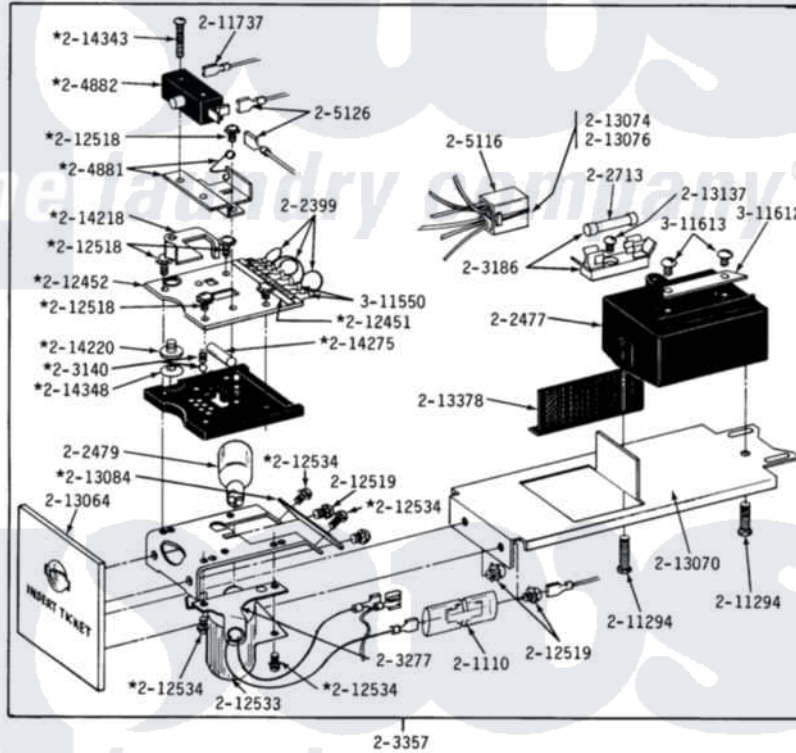

Maytag LDG18CT 07 - CT CONTROL CENTER COMPONENTS

DE-DG18CT

CT CONTROL CENTER COMPONENTS

Maytag [Residential Maytag LDG18CT Dryer Parts](#) Parts Diagram 07 - CT CONTROL CENTER COMPONENTS
 Click on the part number to view part

Item	Original Part Number	Replaced By	Status	Part Description
001	Y201110		Not Available	CONNECTOR, WIRE (INDIC. LIGHT)
002	NLA		Not Available	JUMPER WIRE (BLACK)
003	202477	22003292		Control As
004	202479	A3167501		Lamp Oven, Int.
005	202509			Ticket Control Assembly
006	202713	22001555		Fuse
007	203140			Contact Ball Kit
008	NLA		Not Available	FUSE BLOCK WITH FUSE
009	NLA		Not Available	LAMP SOCKET WITH BRACKET
010	NLA		Not Available	TICKET RECEIVER ASSEMBLY
011	204881			Cam Plate Assembly
012	204882		Not Available	SWITCH FOR TICKET CONTROL
013	NLA		Not Available	HARNESS FOR TICKET CONTROL

014	NLA		Not Available	SPADE CONNECTOR
015	211294	90767		Screw, 8A X 3/8 HeX Washer Head Tapping
016	211737	248562		Terminal
017	NLA		Not Available	OVERLAY FOR CIRCUIT BOARD
018	212452			Board, Circuit
019	NLA		Not Available	SEMS SCREW (No.4-40 X 1/2 INC)
020	212519	488234		Screw 8-32 X 1/4
021	212533			SHIELD FOR HEAT LAMP
022	NLA		Not Available	SCREW, SHIELD TO CONTROL
023	NLA		Not Available	FRONT PLATE F/TICKET CONTRO
024	NLA		Not Available	BRACKET FOR TICKET ASSEMBLY
025	213074			Pin Receptacle For Plug
026	NLA		Not Available	PIN FOR PLUG
027	NLA		Not Available	TICKET DEFLECTOR
028	NLA		Not Available	SCREW (No.6 X 1/4 INCH)
029	NLA		Not Available	SHIELD
030	214218			Lever, Switch
031	214220			Adjustment Thumb Wheel
032	214275			Roller For Cam
033	NLA		Not Available	SCREW
034	NLA		Not Available	SPRING WASHER
035	Y311550		Not Available	SPADE (MINIATURE)
036	311612		Not Available	COVER, CIRCUIT BOARD TERMINALS
037	311613	Y311711		Screw, Fuse Block