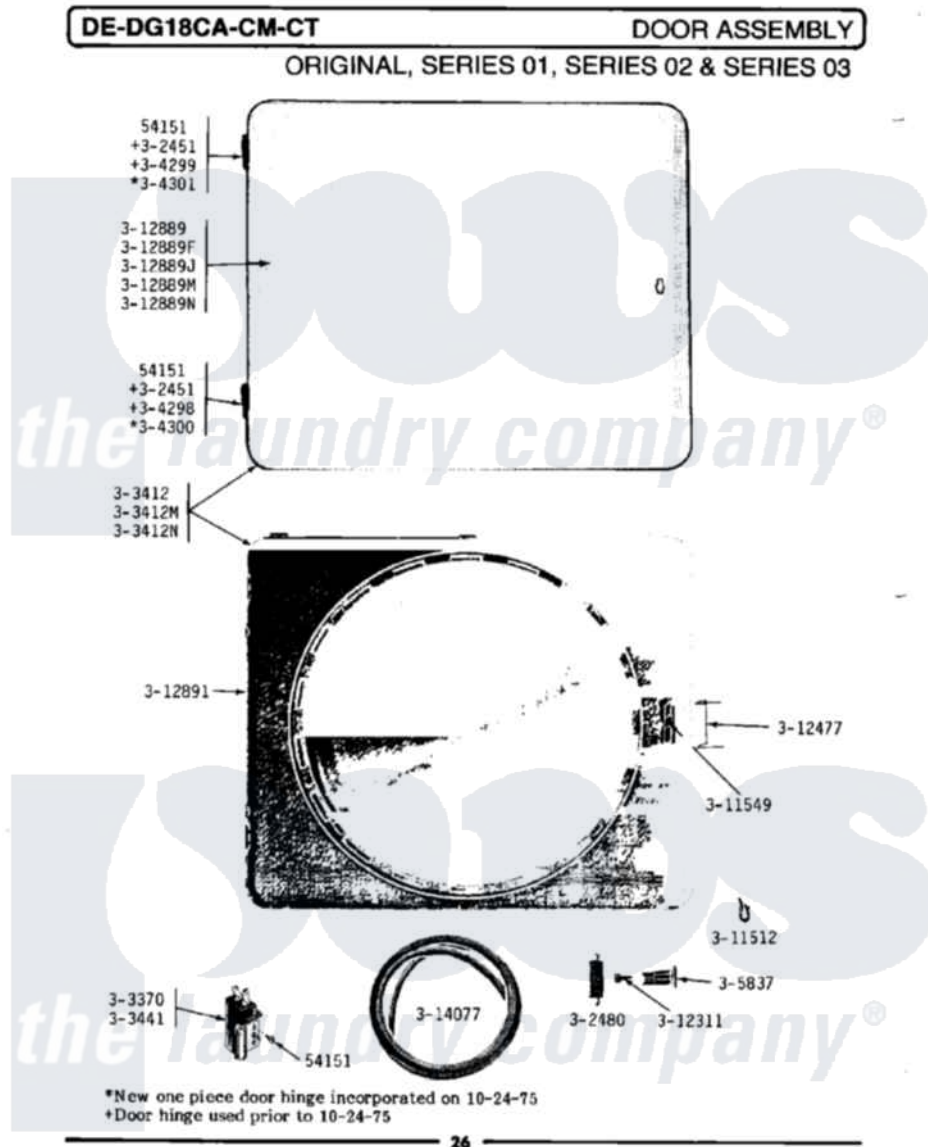

# Maytag LDG18CT 08 - DOOR ASSEMBLY

Maytag Residential Maytag LDG18CT Dryer Parts Parts Diagram 08 - DOOR ASSEMBLY  
 Click on the part number to view part

Item	Original Part Number	Replaced By	Status	Part Description
001	NLA		Not Available	SCREW, No.4-40 X 1/4
002	NLA		Not Available	HINGE ASSEMBLY---N
003	NLA		Not Available	LATCH
004	<a href="#">Y303370</a>			Door Switch
005	NLA		Not Available	DOOR COMPLETE-WHITE
006	NLA		Not Available	DOOR COMPLETE-HARVEST WHEAT
007	<a href="#">Y304298</a>			Hinge - Lower
008	NLA		Not Available	HINGE - UPPER
009	NLA		Not Available	HINGE - LOWER
010	NLA		Not Available	HINGE - UPPER
011	NLA		Not Available	KNOB AND SCREW
012	NLA		Not Available	FASTENER
013	NLA		Not Available	WIRE CLIP
014	NLA		Not Available	SCREW---NA
015	NLA		Not Available	MAGNETIC LATCH RETAINER

016	NLA	Not Available	DOOR PANEL-WHITE
017	NLA	Not Available	DOOR PANEL-HARVEST WHEAT
018	Y312891	Not Available	DOOR LINER - INNER HALF
019	<a href="#">314077</a>		Door Seal