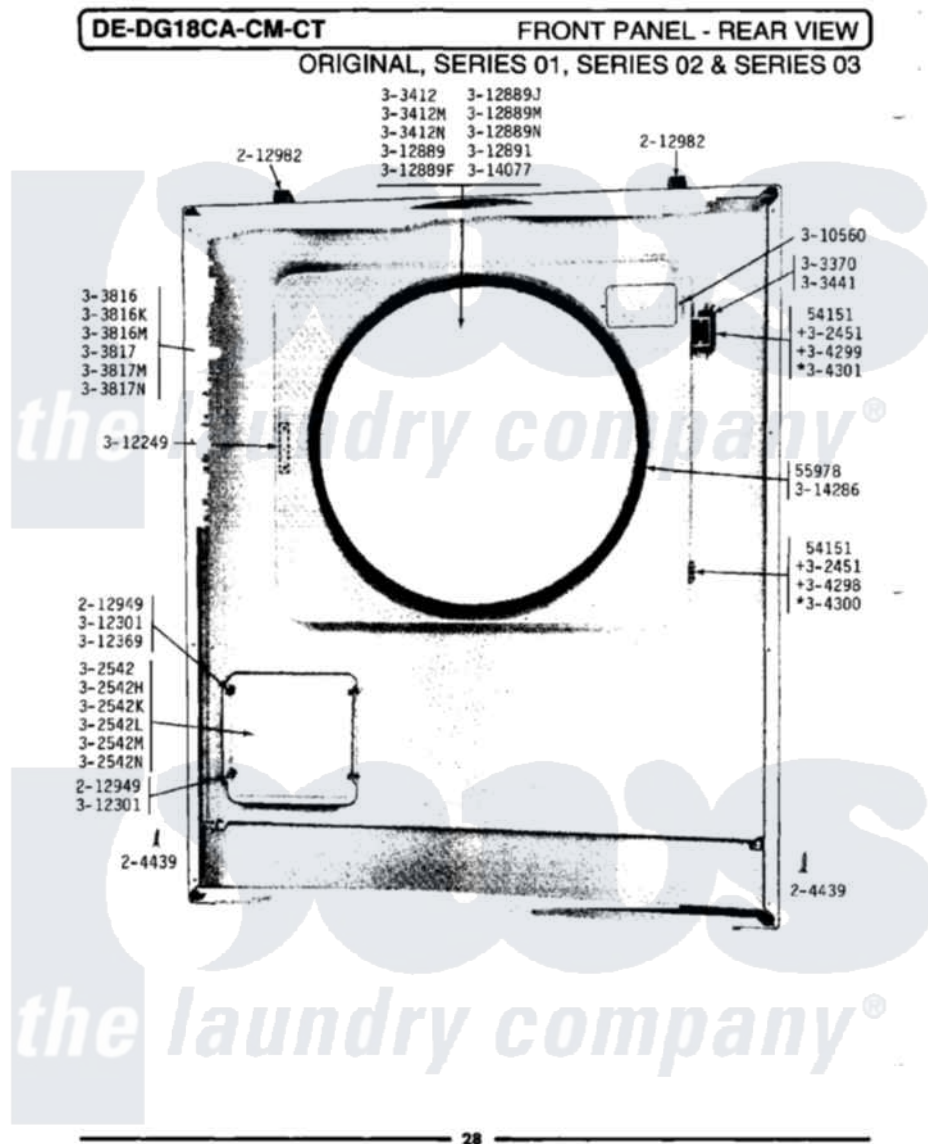

Maytag LDG18CT 09 - FRONT PANEL-REAR VIEW

Maytag Residential Maytag LDG18CT Dryer Parts Parts Diagram 09 - FRONT PANEL-REAR VIEW
 Click on the part number to view part

Item	Original Part Number	Replaced By	Status	Part Description
001	NLA		Not Available	SCREW, No.4-40 X 1/4
002	Y055978			Rubber Adhesive, 2 Oz Tube
003	204439			Screw And Fstner Assembly
004	212949	22001866		Screw, Relay
005	212982	22001650		Fastener, Spring
006	NLA		Not Available	HINGE ASSEMBLY----N
007	NLA		Not Available	ACCESS DOOR (WHITE)
008	NLA		Not Available	ACCESS DOOR-ALMOND
009	NLA		Not Available	ACCESS DOOR-HARVEST WHEAT
010	Y303370			Door Switch
011	NLA		Not Available	DOOR COMPLETE-WHITE
012	NLA		Not Available	DOOR COMPLETE-HARVEST WHEAT
013	NLA		Not Available	FRONT PANEL-WHITE
014	NLA		Not Available	FRONT PANEL-HARVEST WHEAT

015	NLA	Not Available	FRONT PANEL-HARVEST WHEAT
016	Y304298		Hinge - Lower
017	NLA	Not Available	HINGE - UPPER
018	NLA	Not Available	HINGE - LOWER
019	NLA	Not Available	HINGE - UPPER
020	310560	74004005	Screw, 6-32 X 5/16"
021	NLA	Not Available	STRIKE PLATE
022	NLA	Not Available	BUSHING FOR ACCESS STUD
023	312369		Sleeve, Access Panel Stud Part Not Used
024	NLA	Not Available	DOOR PANEL-WHITE
025	NLA	Not Available	DOOR PANEL-HAVEST WHEAT
026	Y312891	Not Available	DOOR LINER - INNER HALF
027	Y313340		LABEL, LINT SCREEN INSTRUCTION
028	Y313927		INSTRUCTION LABEL
029	314077		Door Seal
030	NLA	Not Available	GAS IGNITION LABEL
031	314286		Seal For Front Panel