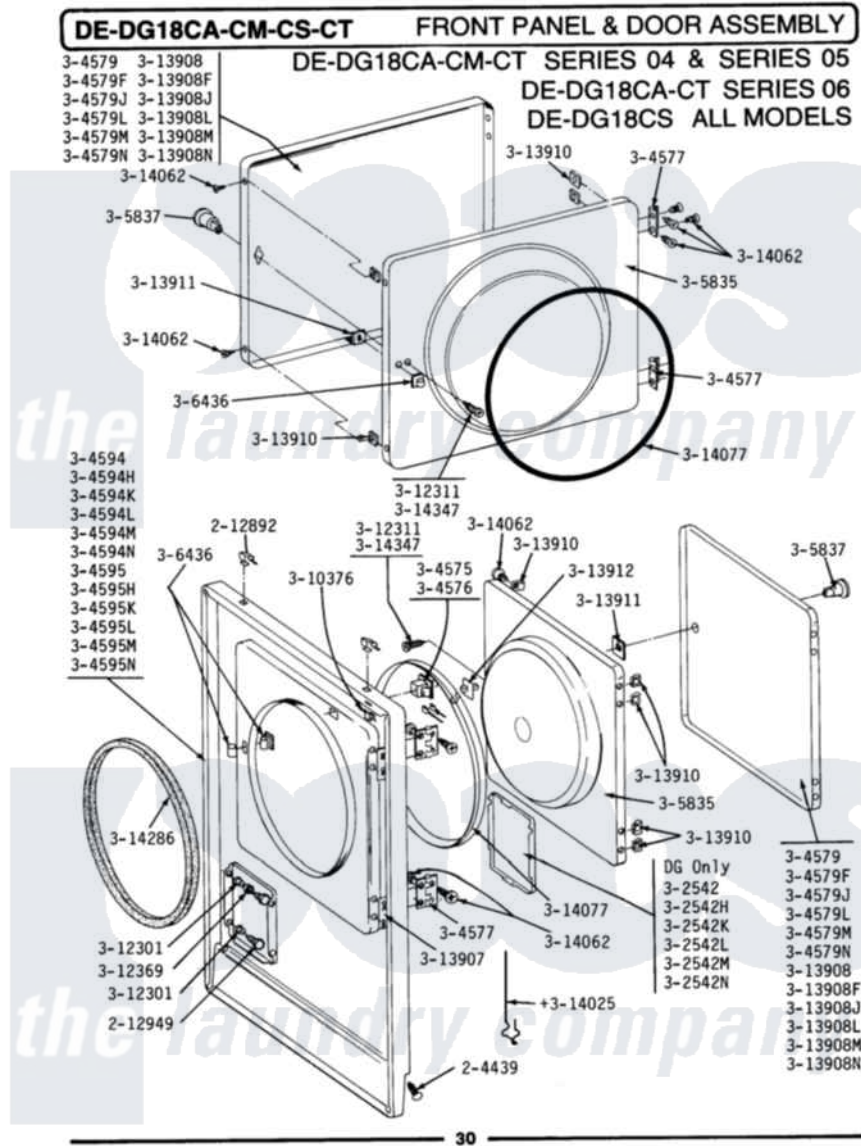

Maytag LDG18CT 10 - FRONT PANEL & DOOR ASSY (SERIES 04)

Maytag Residential Maytag LDG18CT Dryer Parts Parts Diagram 10 - FRONT PANEL & DOOR ASSY (SERIES 04)
 Click on the part number to view part

Item	Original Part Number	Replaced By	Status	Part Description
001	204439			Screw And Fstner Assembly
002	212949	22001866		Screw, Relay
003	212982	22001650		Fastener, Spring
004	NLA		Not Available	ACCESS DOOR (WHITE)
005	NLA		Not Available	ACCESS DOOR-ALMOND
006	NLA		Not Available	ACCESS DOOR-HARVEST WHEAT
007	Y304576	W10169313		Switch-Dor
008	Y304577	33001230		Hinge, Door
009	Y304579			DOOR (WHT)
010	NLA		Not Available	DOOR-ALMOND
011	NLA		Not Available	DOOR-HARVEST WHEAT
012	NLA		Not Available	FRONT PANEL-WHITE
013	NLA		Not Available	FRONT PANEL-HARVEST WHEAT
014	NLA		Not Available	INNER DOOR WITH KNOB & SCRE

015	NLA	Not Available	KNOB AND SCREW
016	306436		Door Latch Kit--W
017	Y310376		Clip, Door Switch Harness
018	NLA	Not Available	BUSHING FOR ACCESS STUD
019	NLA	Not Available	SCREW---NA
020	312369		Sleeve, Access Panel Stud Part Not Used
021	Y313340		LABEL, LINT SCREEN INSTRUCTION
022	Y313907		Fastener, Twin
023	Y313908		DOOR PANEL-WHITE
024	NLA	Not Available	DOOR PANEL-ALMOND
025	NLA	Not Available	DOOR PANEL-HARVEST WHEAT
026	Y313910		Clip, Door Liner To Outer Panel
027	Y313911		Door Strike Retainer
028	Y313927		INSTRUCTION LABEL
029	Y314025		Latch For Access Door
030	Y314062		Screw, Door Hinge And Panel
031	314077		Door Seal
032	NLA	Not Available	GAS IGNITION LABEL
033	314286		Seal For Front Panel
034	NLA	Not Available	SCREW FOR DOOR KNOB---NA