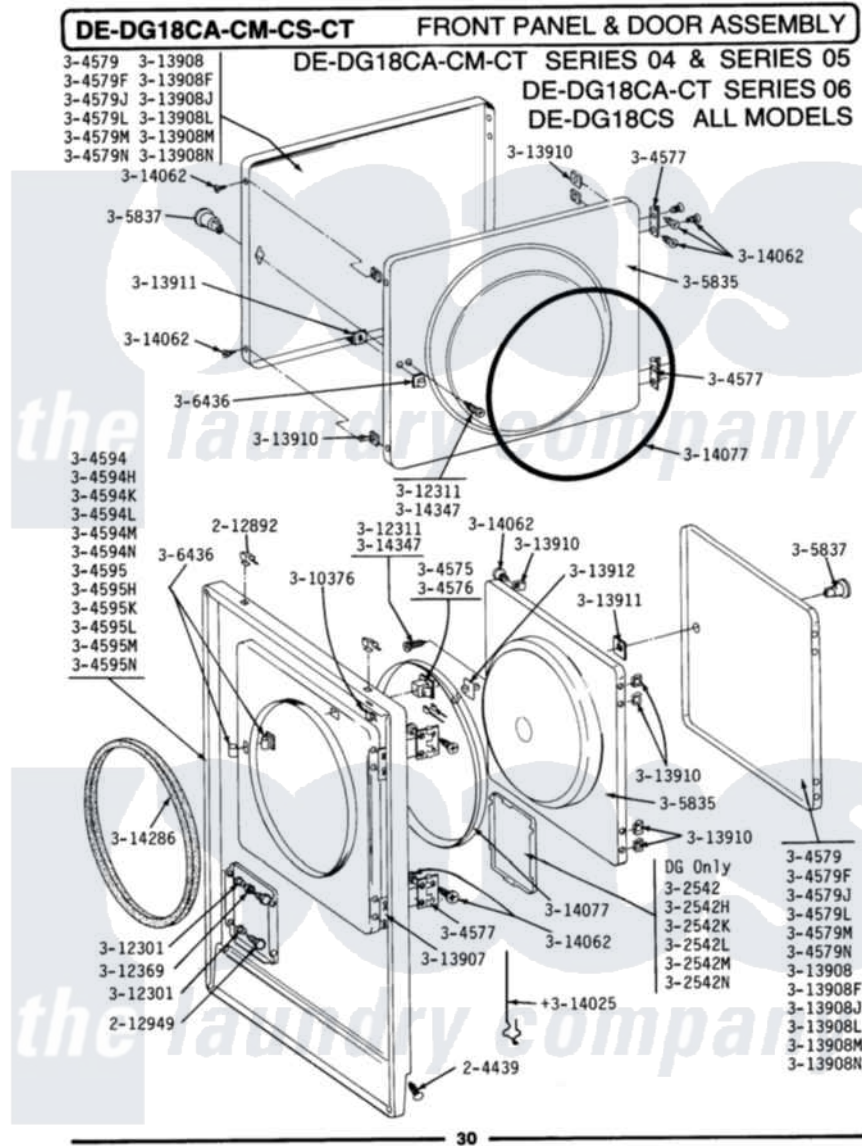

# Maytag LDG18CT 11 - FRONT PANEL & DOOR ASSY (SERIES 06)

Maytag Residential Maytag LDG18CT Dryer Parts Parts Diagram 11 - FRONT PANEL & DOOR ASSY (SERIES 06)  
 Click on the part number to view part

Item	Original Part Number	Replaced By	Status	Part Description
001	<a href="#">204439</a>			Screw And Fstner Assembly
002	212949	<a href="#">22001866</a>		Screw, Relay
003	212982	<a href="#">22001650</a>		Fastener, Spring
004	NLA		Not Available	ACCESS DOOR (WHITE)
005	NLA		Not Available	ACCESS DOOR-ALMOND
006	NLA		Not Available	ACCESS DOOR-HARVEST WHEAT
007	Y304576	<a href="#">W10169313</a>		Switch-Dor
008	Y304577	<a href="#">33001230</a>		Hinge, Door
009	Y304579			DOOR (WHT)
010	NLA		Not Available	DOOR-ALMOND
011	NLA		Not Available	DOOR-HARVEST WHEAT
012	NLA		Not Available	FRONT PANEL-WHITE
013	NLA		Not Available	FRONT PANEL-HARVEST WHEAT
014	NLA		Not Available	INNER DOOR WITH KNOB & SCRE

015	NLA	Not Available	KNOB AND SCREW
016	<a href="#">306436</a>		Door Latch Kit--W
017	<a href="#">Y310376</a>		Clip, Door Switch Harness
018	NLA	Not Available	BUSHING FOR ACCESS STUD
019	NLA	Not Available	SCREW---NA
020	<a href="#">312369</a>		Sleeve, Access Panel Stud Part Not Used
021	Y313340		LABEL, LINT SCREEN INSTRUCTION
022	<a href="#">Y313907</a>		Fastener, Twin
023	Y313908		DOOR PANEL-WHITE
024	NLA	Not Available	DOOR PANEL-ALMOND
025	NLA	Not Available	DOOR PANEL-HARVEST WHEAT
026	<a href="#">Y313910</a>		Clip, Door Liner To Outer Panel
027	<a href="#">Y313911</a>		Door Strike Retainer
028	Y313927		INSTRUCTION LABEL
029	<a href="#">Y314025</a>		Latch For Access Door
030	<a href="#">Y314062</a>		Screw, Door Hinge And Panel
031	<a href="#">314077</a>		Door Seal
032	NLA	Not Available	GAS IGNITION LABEL
033	<a href="#">314286</a>		Seal For Front Panel
034	NLA	Not Available	SCREW FOR DOOR KNOB---NA