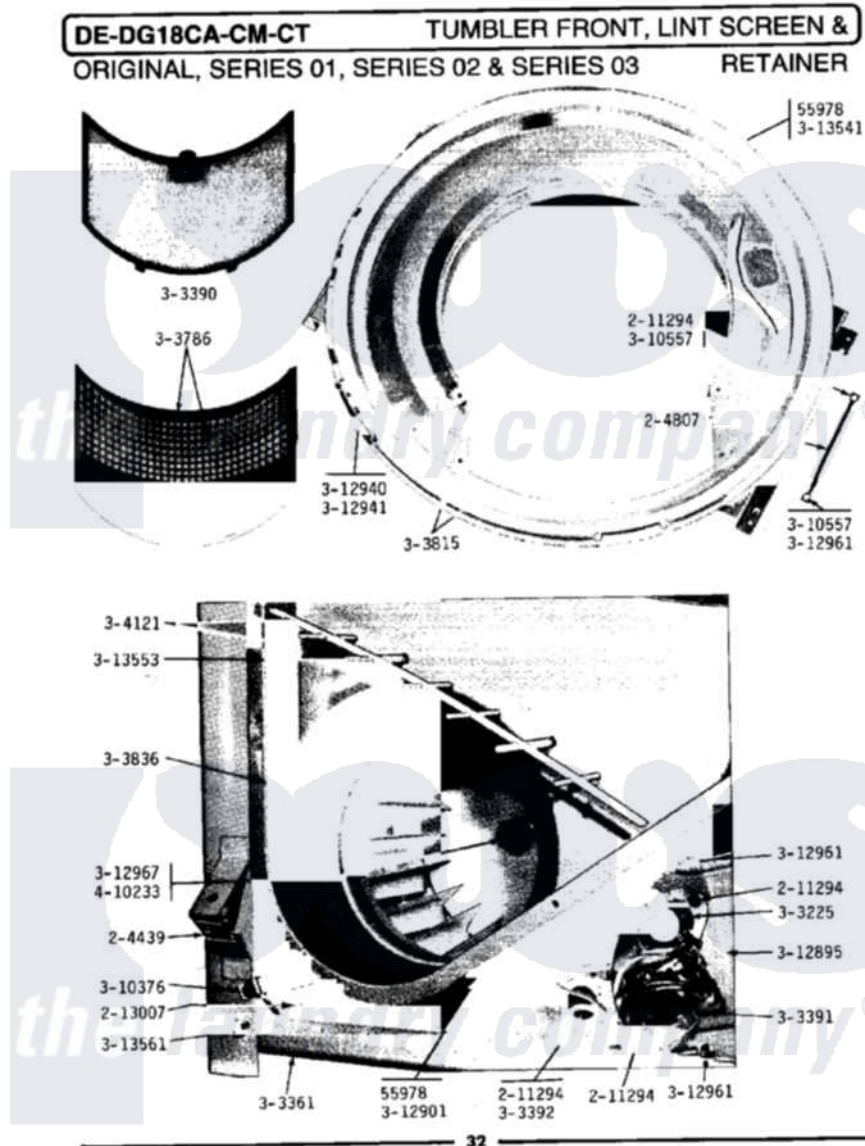

# Maytag LDG18CT 12 - TUMBLER FRONT, LINT SCREEN & RETAINER

Maytag Residential Maytag LDG18CT Dryer Parts Parts Diagram 12 - TUMBLER FRONT, LINT SCREEN & RETAINER  
 Click on the part number to view part

Item	Original Part Number	Replaced By	Status	Part Description
001	<a href="#">Y055978</a>			Rubber Adhesive, 2 Oz Tube
002	<a href="#">204439</a>			Screw And Fstner Assembly
003	<a href="#">204807</a>			Ground Wire, Supp. Plte To Top Cover
004	<a href="#">210720</a>			Rivet, Bearing To Tumbler Frmt
005	211294	<a href="#">90767</a>		Screw, 8A X 3/8 Hex Washer Head Tapping
006	<a href="#">213007</a>			Xfor Cabinet See Cabinet, Back
007	Y303361		Not Available	BASE ASSY. (UPPER & LOWER)
008	Y303390		Not Available	LINT SCREEN
009	Y303391	<a href="#">33303391</a>		Thermostat, Cycling
010	<a href="#">303392</a>			Thermostat, Cycling
011	Y303786		Not Available	LINT SCREEN WITH RETAINER
012	Y303815	<a href="#">33001231</a>		Front- Tumbler
013	<a href="#">Y303836</a>			Blower Wheel Assembly And Clamp