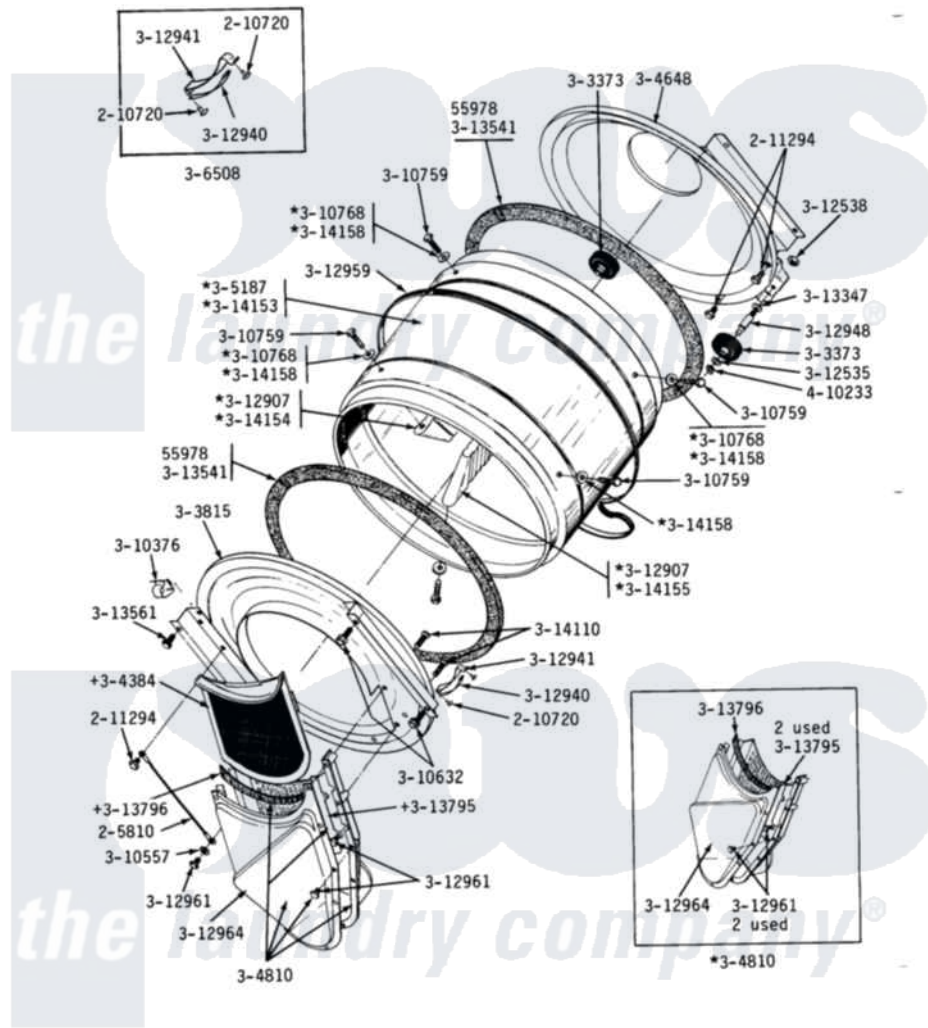

# Maytag LDG18CT 13 - LINT SCREEN, TUMBLER (FRONT & BACK)

## DE-DG18CA-CM-CS-CT LINT SCREEN, TUMBLER, TUMBLER FRONT & TUMBLER BACK

34

Maytag [Residential Maytag LDG18CT Dryer Parts](#) Parts Diagram 13 - LINT SCREEN, TUMBLER (FRONT & BACK)  
Click on the part number to view part

Item	Original Part Number	Replaced By	Status	Part Description
001	<a href="#">Y053241</a>			Set Screw, Motor Pulley
002	<a href="#">Y055978</a>			Rubber Adhesive, 2 Oz Tube
003	<a href="#">205810</a>			Wire, Ground
004	<a href="#">210720</a>			Rivet, Bearing To Tumbler Frnt
005	211294	<a href="#">90767</a>		Screw, 8A X 3/8 HeX Washer Head Tapping
006	Y303373	<a href="#">12001541</a>		Drum Roller/Washer Assembly--W
007	Y303815	<a href="#">33001231</a>		Front- Tumbler
008	<a href="#">Y304244</a>			Motor Pulley With Set Screw
009	Y304384	<a href="#">33001003</a>		Screen, Lint
010	Y304648	<a href="#">33001106</a>		Back, Tumbler
011	Y304810		Not Available	OUTLET DUCT ASSEMBLY---S
012	Y305185	<a href="#">6-3051850</a>		Pulley- MO
013	305187		Not Available	TUMBLER W/BAFFLES
014	<a href="#">306508</a>			Tumbler Bearing Kit ---W