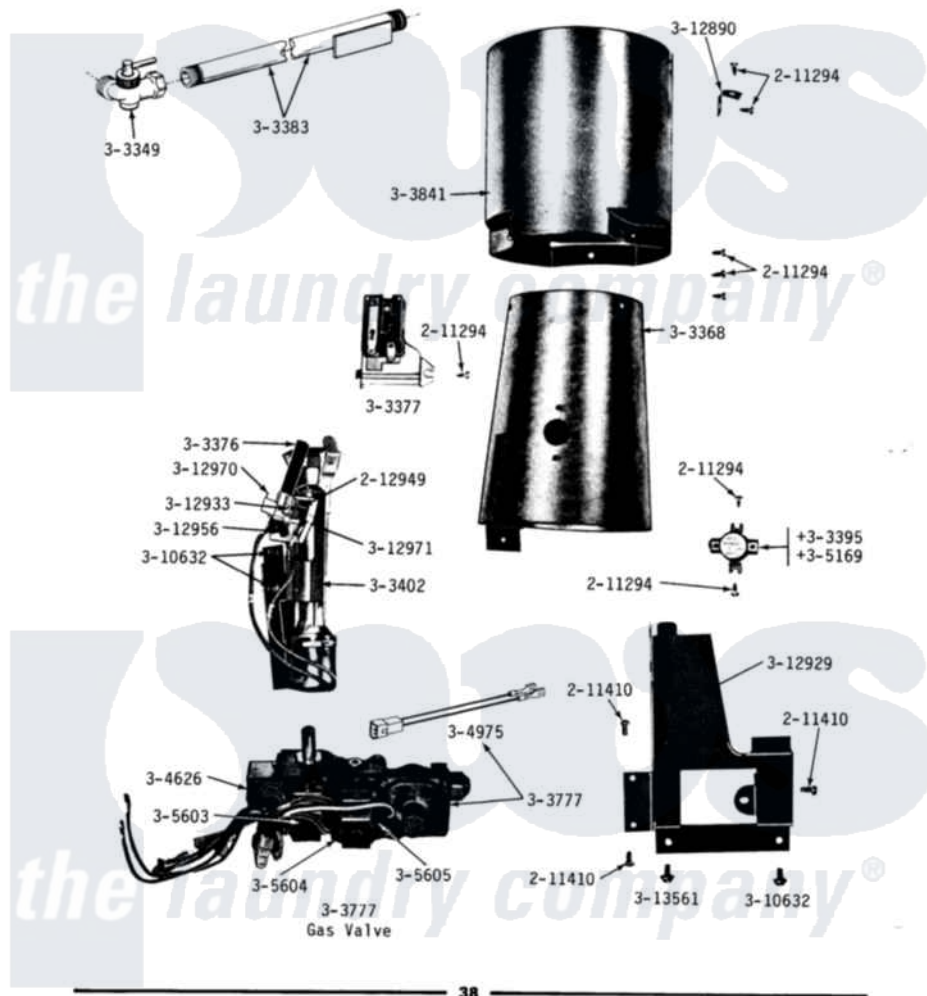

Maytag LDG18CT 14 - GAS VALVE, BURNER & COMBUSTION CONE

DG18CA-CM-CS-CT
GAS VALVE, BURNER & COMBUSTION CONE
 DG18CA-CM-CT ORIGINAL, SERIES 01, 02, 03 & 04
 DG18CS ORIGINAL

Maytag [Residential Maytag LDG18CT Dryer Parts](#) Parts Diagram 14 - GAS VALVE, BURNER & COMBUSTION CONE
 Click on the part number to view part

Item	Original Part Number	Replaced By	Status	Part Description
001	211294	90767		Screw, 8A X 3/8 HeX Washer Head Tapping
002	NLA		Not Available	SCREW, HEX HD No.8 X 3/8 INCH
003	212949	22001866		Screw, Relay
004	NLA		Not Available	SCREW ASSM - BLUE BLOCK OPE
005	Y303349			Angle Shut-Off, Gas Valve
006	Y303368			Cone, Combustion
007	303376	4392003		Ignitor
008	Y303377	338906		Radiant, Sensor
009	Y303383	33001735		Pipe And Bracket Assembly Series 18 Not Needed Use Vavle
010	303395			Thermostat, Hi-Limit
011	Y303402			Burner Assembly NA
012	Y303777	W10116794		Gas Valve
013	Y303779			Conversion Kit

014	Y303841		Cone, Extension
015	Y304626		Side Coil
016	304975		Gas Valve Harness
017	305169		Thermostat, Hi-Limit Gas
018	305603		Secondary Coil
019	305604		Holding Coil
020	305605		Booster Coil
021	Y310632	1163839	Screw
022	Y312890		Retainer, Heater Chamber
023	312929		Gas Valve Bracket
024	NLA	Not Available	CLIP FOR IGNITER, RIGHT-HAN
025	312956		Screw-Igniter And Clip Mount
026	NLA	Not Available	CLIP FOR IGNITER, LEFT-HAND
027	Y312971		Insulator For Igniter Mount
028	NLA	Not Available	MAIN BURNER ORIFICE - LPG
029	NLA	Not Available	INTERNAL ORIFICE - LPG
030	313366		Main Burner Orifice-Ext-NAT
031	313367		Main Burner Orifice-Int-NAT
032	NLA	Not Available	MAIN BURNER ORIFICE (MFG)
033	Y313561		Screw----NA