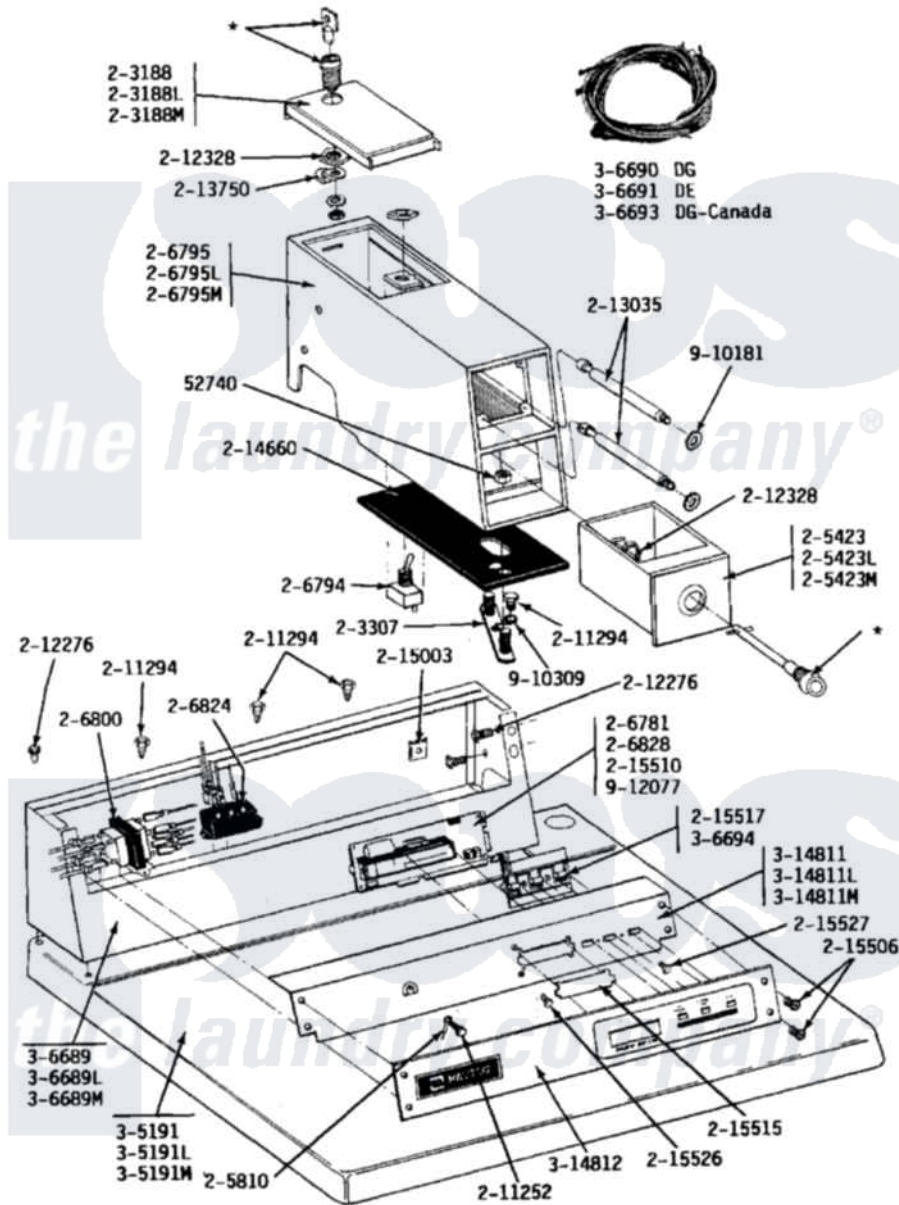

Maytag LDG19CD 01 - CD CONTROL PANEL & CONTROL CENTER

Maytag Residential Maytag LDG19CD Dryer Parts Parts Diagram 01 - CD CONTROL PANEL & CONTROL CENTER
 Click on the part number to view part

Item	Original Part Number	Replaced By	Status	Part Description
001	Y052740	62739		Nut, Lock
002	203188		Not Available	TIMER ACCESS DOOR (WHT)
003	203188L		Not Available	ACCESS DOOR-ALMOND
004	203188M		Not Available	ACCESS DOOR-HARVEST WHEAT
005	NLA		Not Available	MTG. STRAP---NA
006	205423	208883		Coin Box K
007	205423L	208883		Coin Box K
008	205423M	208883		Coin Box K
009	205810			Wire, Ground
010	NLA		Not Available	CIRCUIT BOARD ASSY
011	206794		Not Available	SWITCH (W/NUT)
012	206795		Not Available	COIN DROP METER ASSY
013	206795L		Not Available	COIN DROP METER ASSY
014	NLA		Not Available	COIN DROP METER ASSY
015	Y206800	207766		Transformer