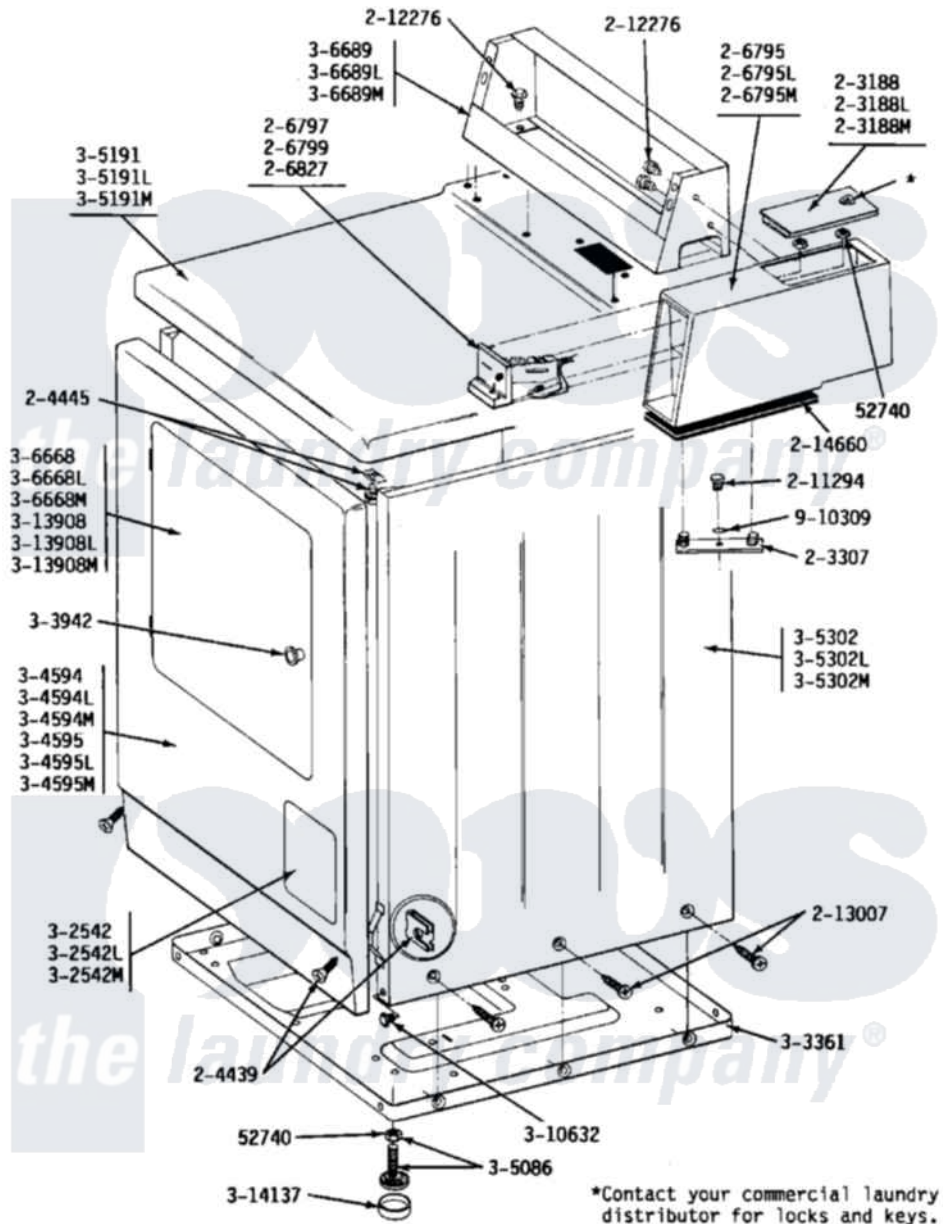

Maytag LDG19CD 02 - FRONT VIEW

Maytag [Residential Maytag LDG19CD Dryer Parts](#) Parts Diagram 02 - FRONT VIEW
 Click on the part number to view part

Item	Original Part Number	Replaced By	Status	Part Description
001	Y052740	62739		Nut, Lock
002	203188		Not Available	TIMER ACCESS DOOR (WHT)
003	203188L		Not Available	ACCESS DOOR-ALMOND
004	203188M		Not Available	ACCESS DOOR-HARVEST WHEAT
005	NLA		Not Available	MTG. STRAP---NA
006	204439			Screw And Fstner Assembly
007	204445			Screw And Fastener Assembly
008	206795		Not Available	COIN DROP METER ASSY
009	206795L		Not Available	COIN DROP METER ASSY
010	NLA		Not Available	COIN REJECTOR
011	206799			Optic Switch Assembly
012	NLA		Not Available	COIN REJECTOR (CANADA)
013	211294	90767		Screw, 8A X 3/8 HeX Washer Head Tapping
014	212276	W10116760		Screw

015	213007		Xfor Cabinet See Cabinet, Back
016	214660		Gasket, Control Center
017	NLA	Not Available	ACCESS DOOR (WHITE)
018	NLA	Not Available	ACCESS DOOR-ALMOND
020	NLA	Not Available	ACCESS DOOR-HARVEST WHEAT
021	Y303361	Not Available	BASE ASSY. (UPPER & LOWER)
022	NLA	Not Available	KNOB AND SCREW
023	NLA	Not Available	FRONT PANEL-WHITE
024	NLA	Not Available	FRONT PANEL-ALMOND
025	NLA	Not Available	FRONT PANEL-HARVEST WHEAT
028	Y305086		Adjustable Leg And Nut
029	Y305191	Not Available	TOP COVER-WHITE
030	NLA	Not Available	TOP COVER-ALMOND
031	NLA	Not Available	TOP COVER-HARVEST WHEAT
032	NLA	Not Available	CABINET-WHITE
033	NLA	Not Available	CABINET-ALMOND
034	NLA	Not Available	CABINET-HARVEST WHEAT
035	Y306668		DOOR (WHT)
036	NLA	Not Available	DOOR-ALMOND
037	NLA	Not Available	DOOR-HARVEST WHEAT
038	NLA	Not Available	CONTROL COVER (WHT)
039	NLA	Not Available	CONTROL COVER ASSY---NA
040	NLA	Not Available	CONTROL COVER ASSY
041	Y310632	1163839	Screw
042	Y313908		DOOR PANEL-WHITE
043	NLA	Not Available	DOOR PANEL-ALMOND
044	NLA	Not Available	DOOR PANEL-HARVEST WHEAT
045	Y314137		Foot, Rubber
046	910309		Washer, Mounting Strap